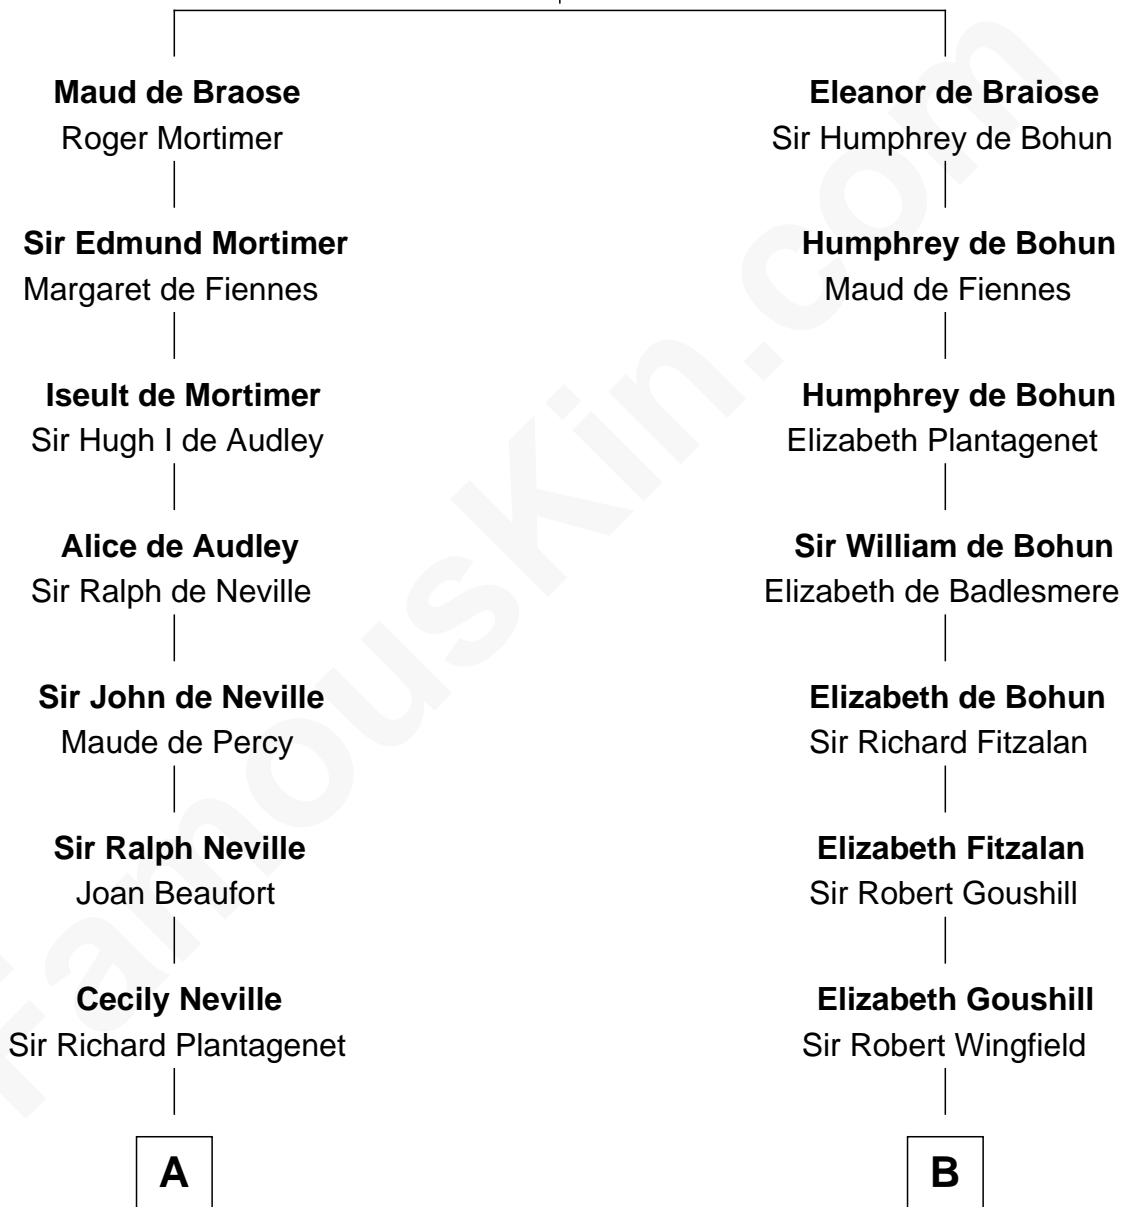

## Relationship Chart of

### King Henry VIII

*King of England*

9th cousin 11 times removed of

**Gloria Vanderbilt**  
*Fashion Designer*

**William de Braiose**  
Eva Marshal

**C**

**Abraham Evan Gwynne**

Rachel Moore Flagg

**Alice Claypoole Gwynne**

Cornelius Vanderbilt

**Reginald Claypoole Vanderbilt**

Gloria Maria Mercedes Morgan

**Gloria Vanderbilt**

*Fashion Designer*

FamousKin.com