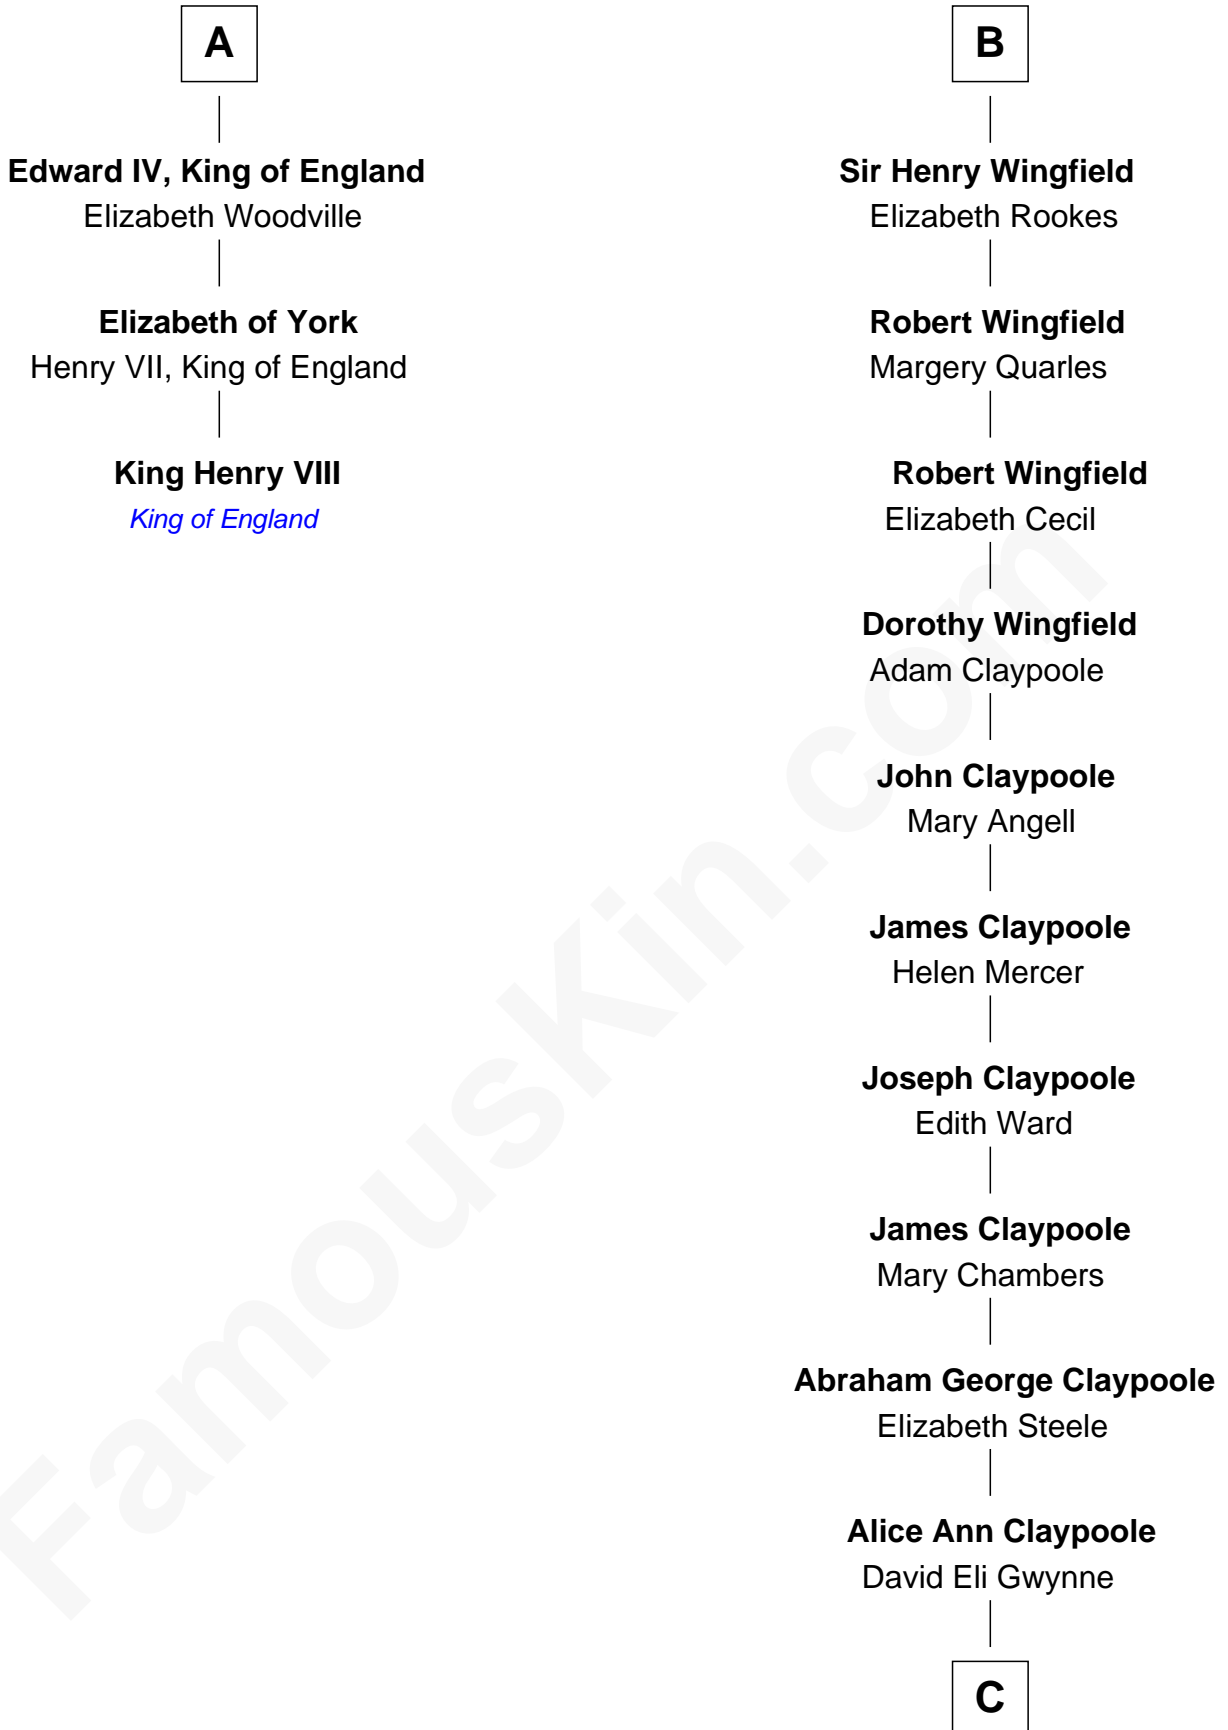

## Relationship Chart of

### King Henry VIII

*King of England*

9th cousin 11 times removed of

**Gloria Vanderbilt**  
*Fashion Designer*

**William de Braiose**  
Eva Marshal

**C**

**Abraham Evan Gwynne**

Rachel Moore Flagg

**Alice Claypoole Gwynne**

Cornelius Vanderbilt

**Reginald Claypoole Vanderbilt**

Gloria Maria Mercedes Morgan

**Gloria Vanderbilt**

*Fashion Designer*

FamousKin.com