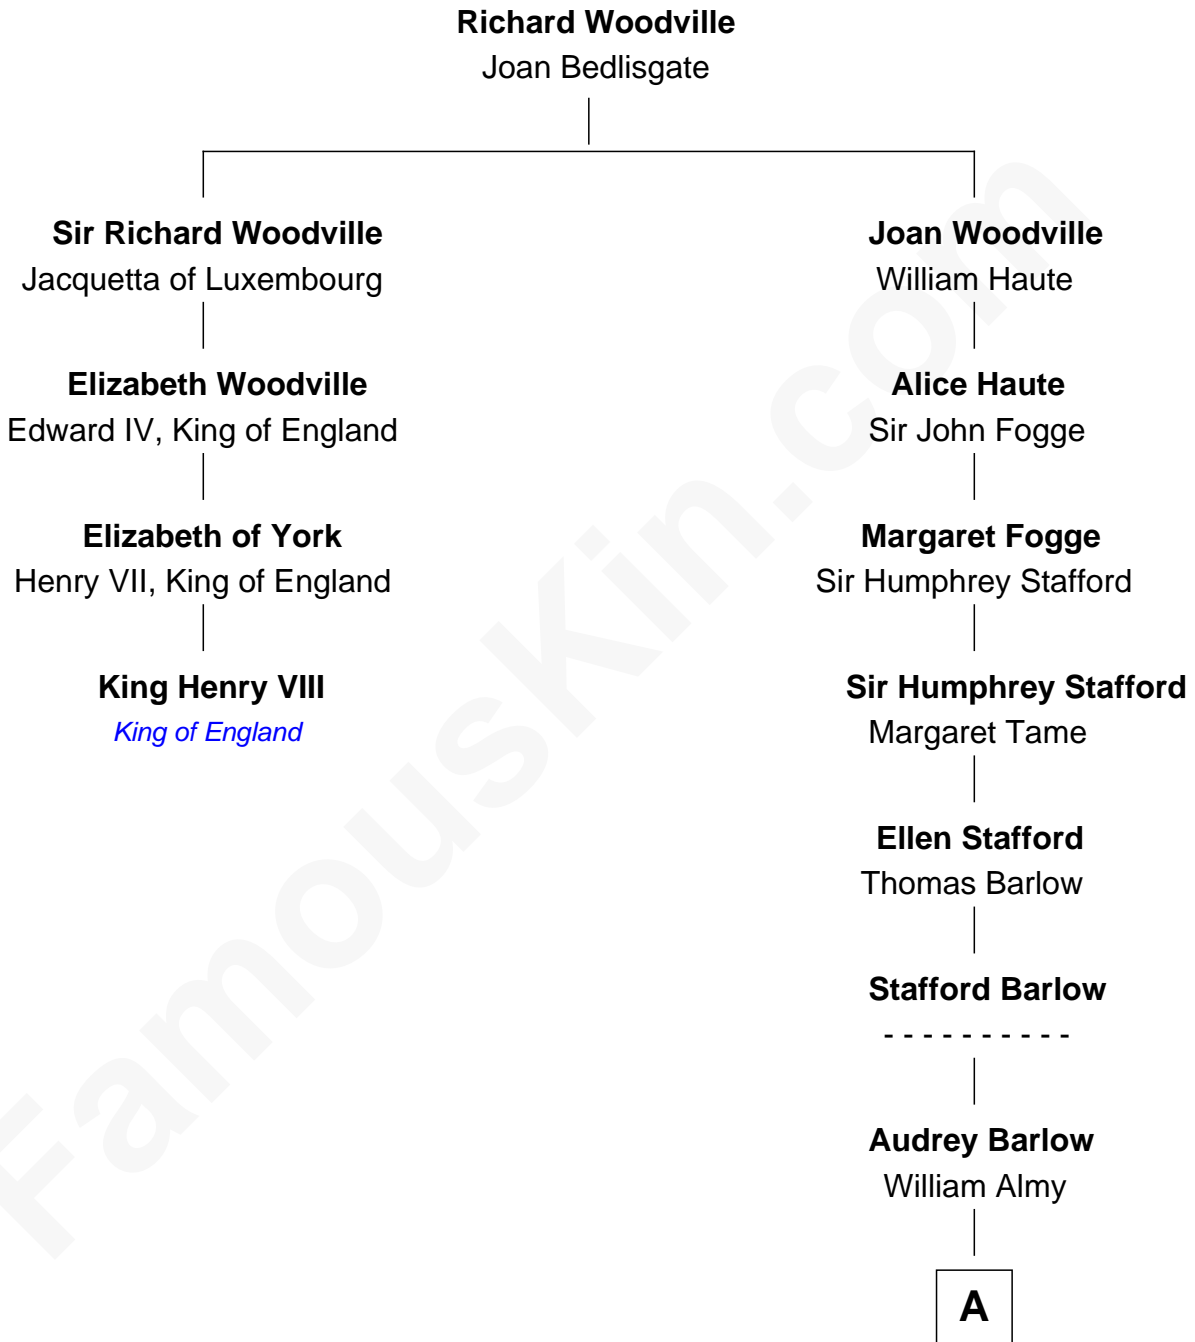

FamousKin.com

Relationship Chart of

King Henry VIII

King of England

3rd cousin 10 times removed of

Julia (Ward) Howe
Author of "The Battle Hymn of the Republic"

A

Annis Almy
John Greene

Job Greene
Phebe Sayles

Deborah Greene
Simon Ray

Anna Ray
Samuel Ward

Samuel Ward
Phebe Greene

Samuel Ward
Julia Rush Cutler

Julia (Ward) Howe
American Poet