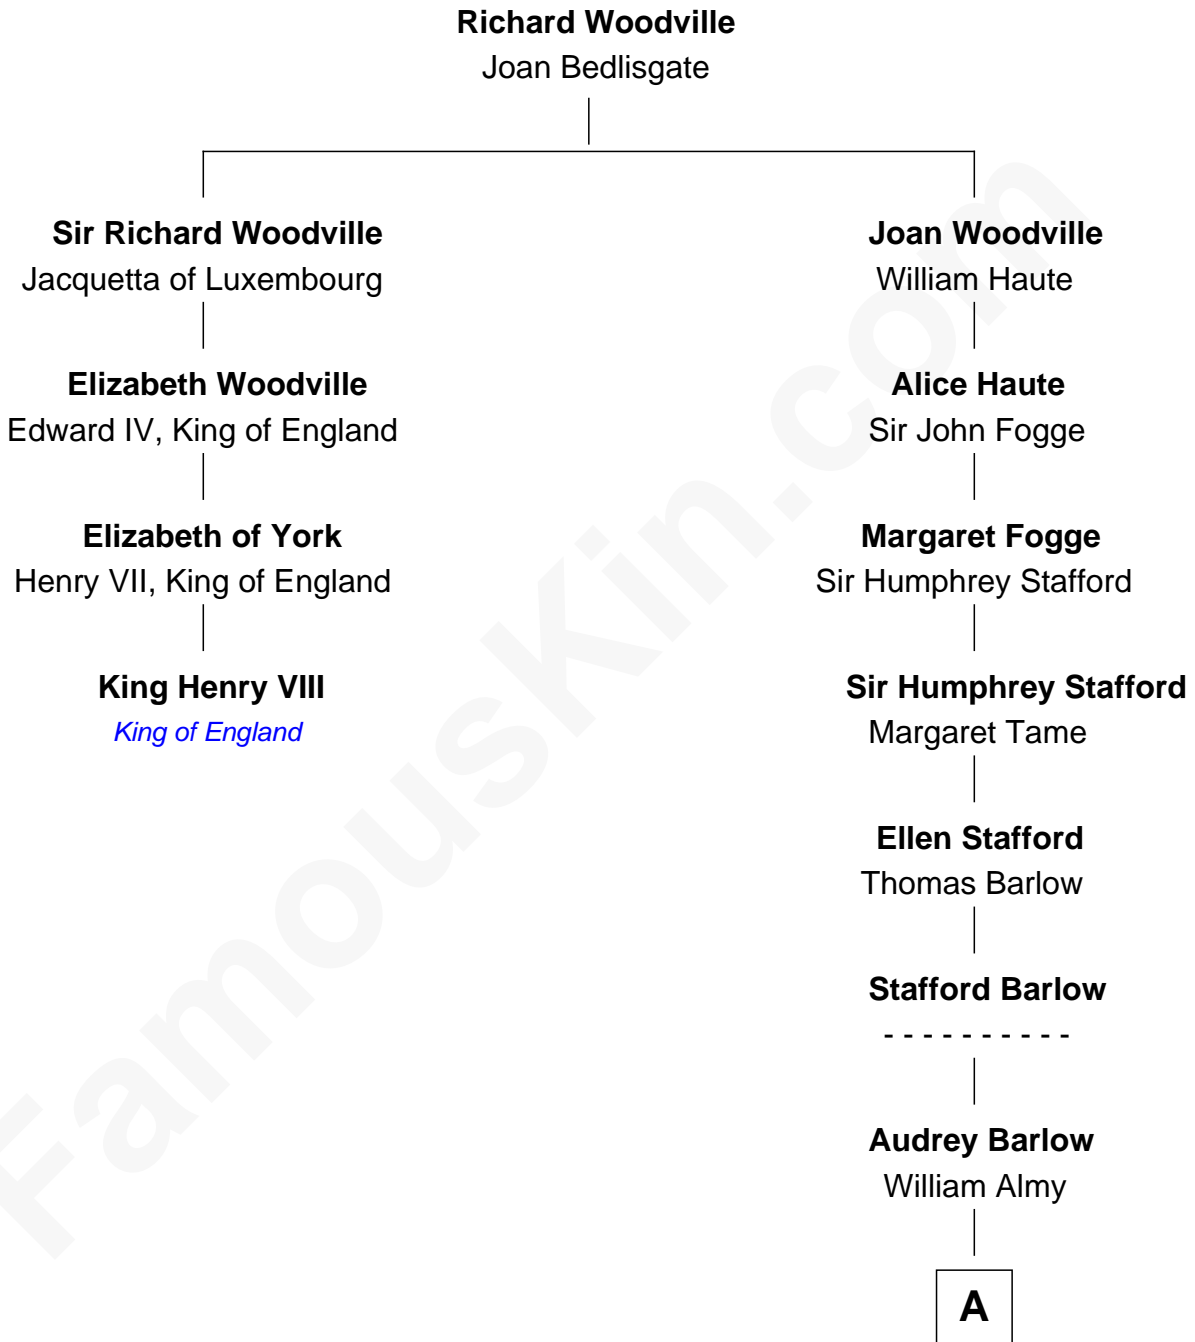

# FamousKin.com Relationship Chart of

**King Henry VIII**

*King of England*

3rd cousin 7 times removed of

**William Greene**

*2nd Governor of Rhode Island*

**A**

**Annis Almy**  
John Greene

**Samuel Greene**  
Mary Gorton

**William Greene**  
Catharine Greene

**William Greene**  
*2nd Governor of Rhode Island*