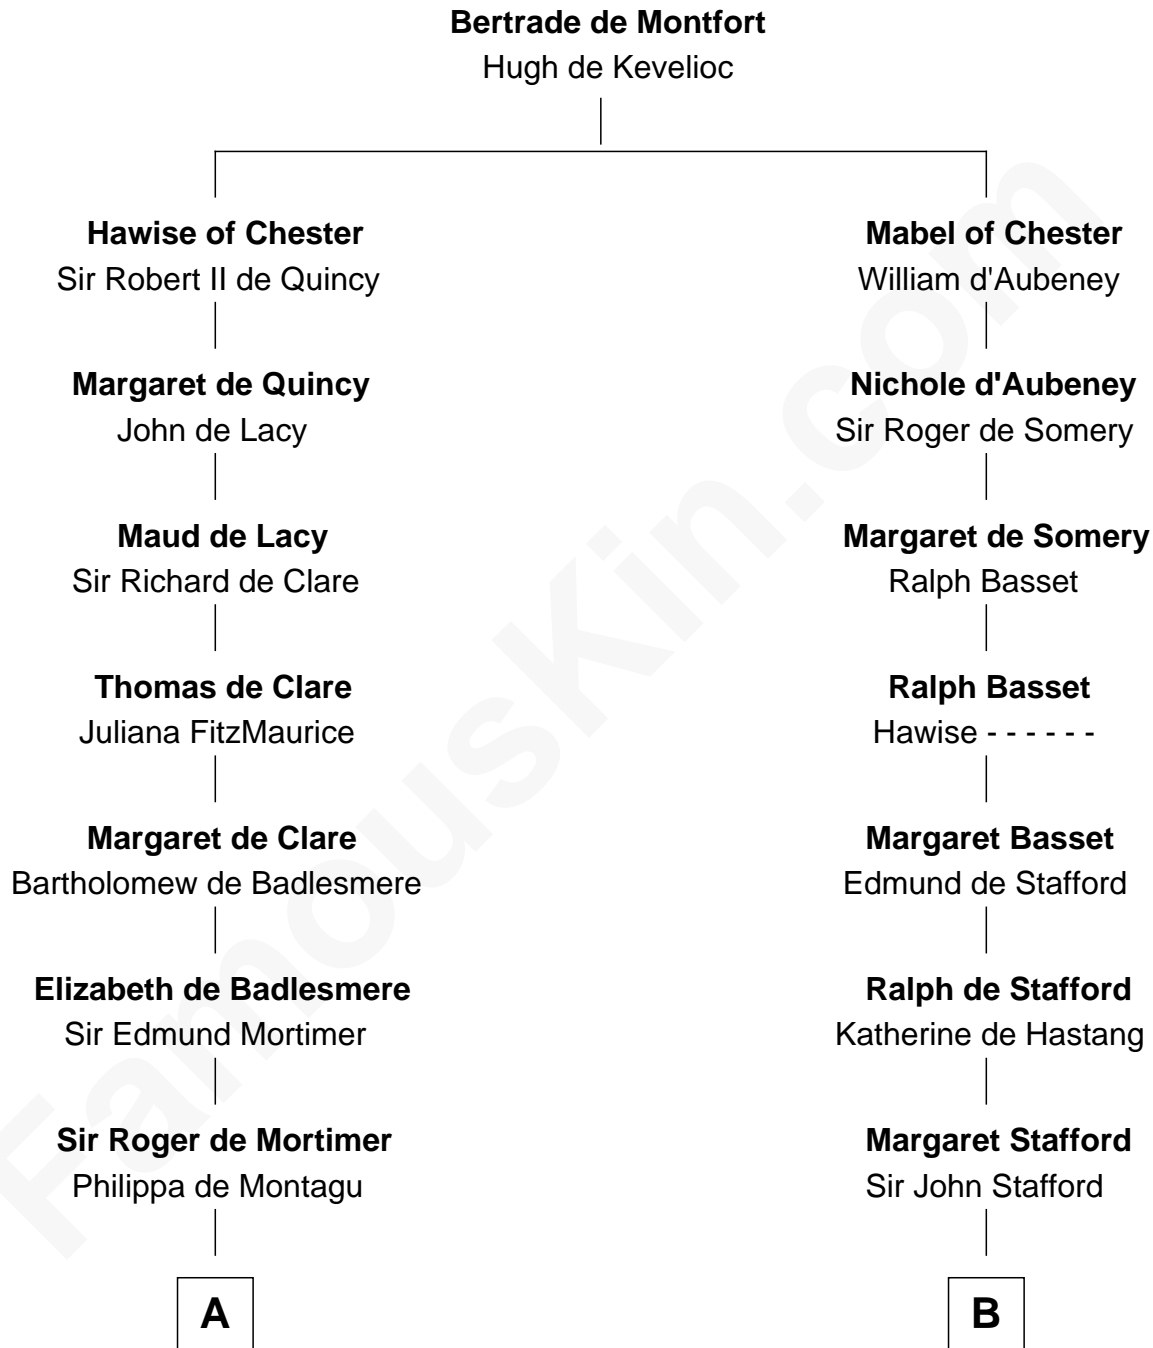

FamousKin.com

Relationship Chart of

King Henry VIII

King of England

13th cousin 6 times removed of

William Greene
2nd Governor of Rhode Island

C

—
Samuel Greene

Mary Gorton
—

William Greene

Catharine Greene
—

William Greene

2nd Governor of Rhode Island

FamousKin.com