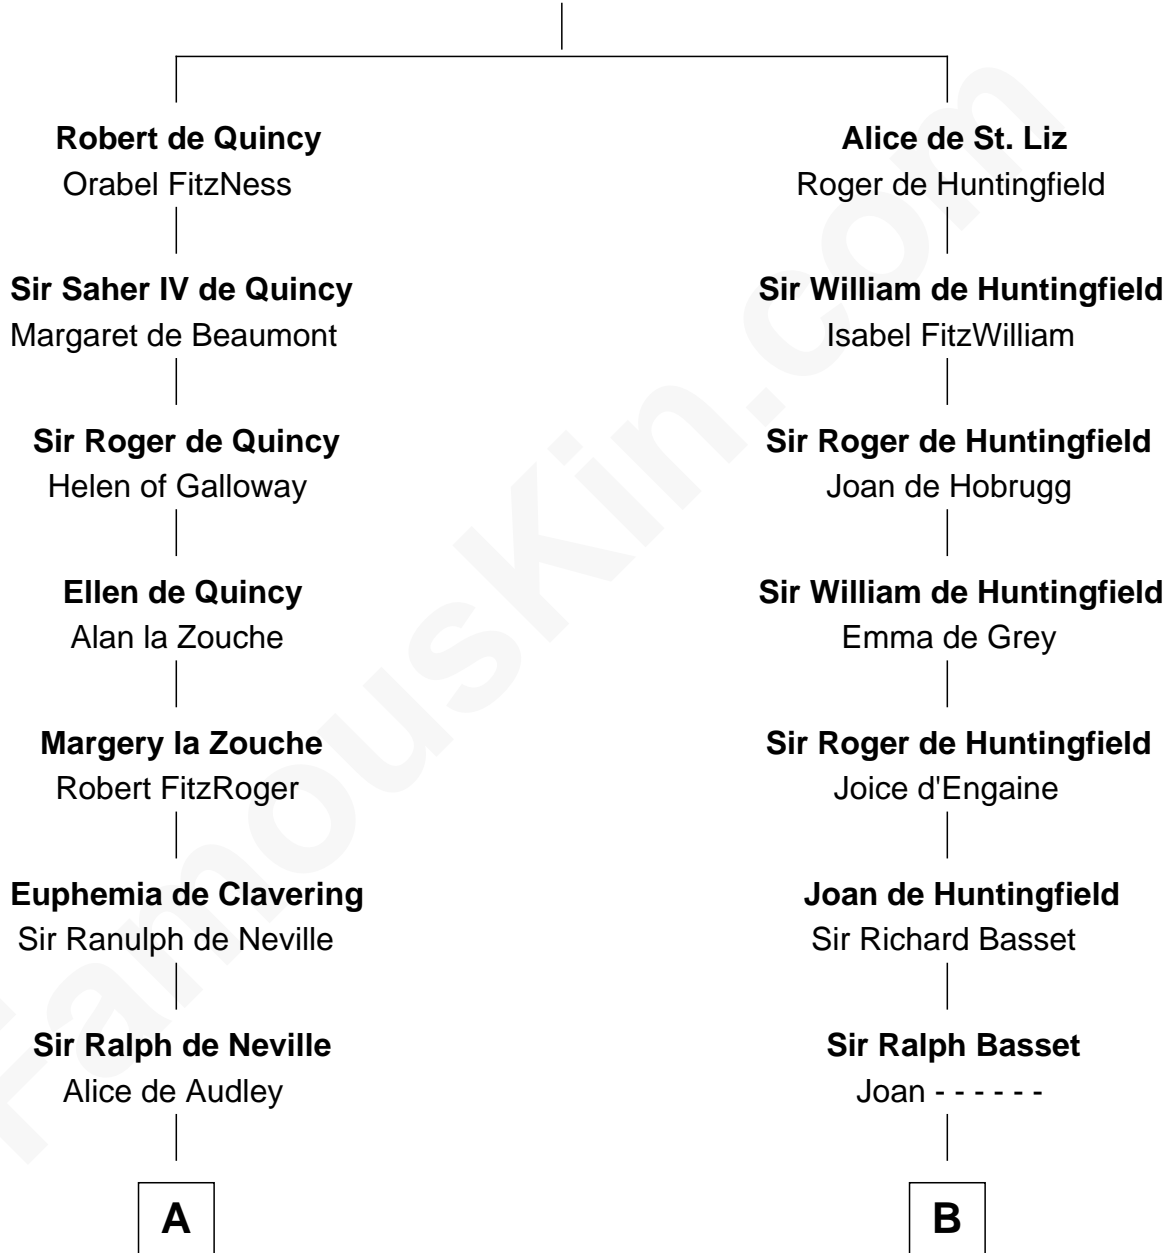

**FamousKin.com**  
**Relationship Chart of**  
**King Henry VIII**  
*King of England*

12th cousin 8 times removed of  
**William Greene**  
*2nd Governor of Rhode Island*

**Saher I de Quincy**  
Maud de St. Liz

**C**

—  
**Annis Almy**

John Greene

—  
**Samuel Greene**

Mary Gorton

—  
**William Greene**

Catharine Greene

—  
**William Greene**