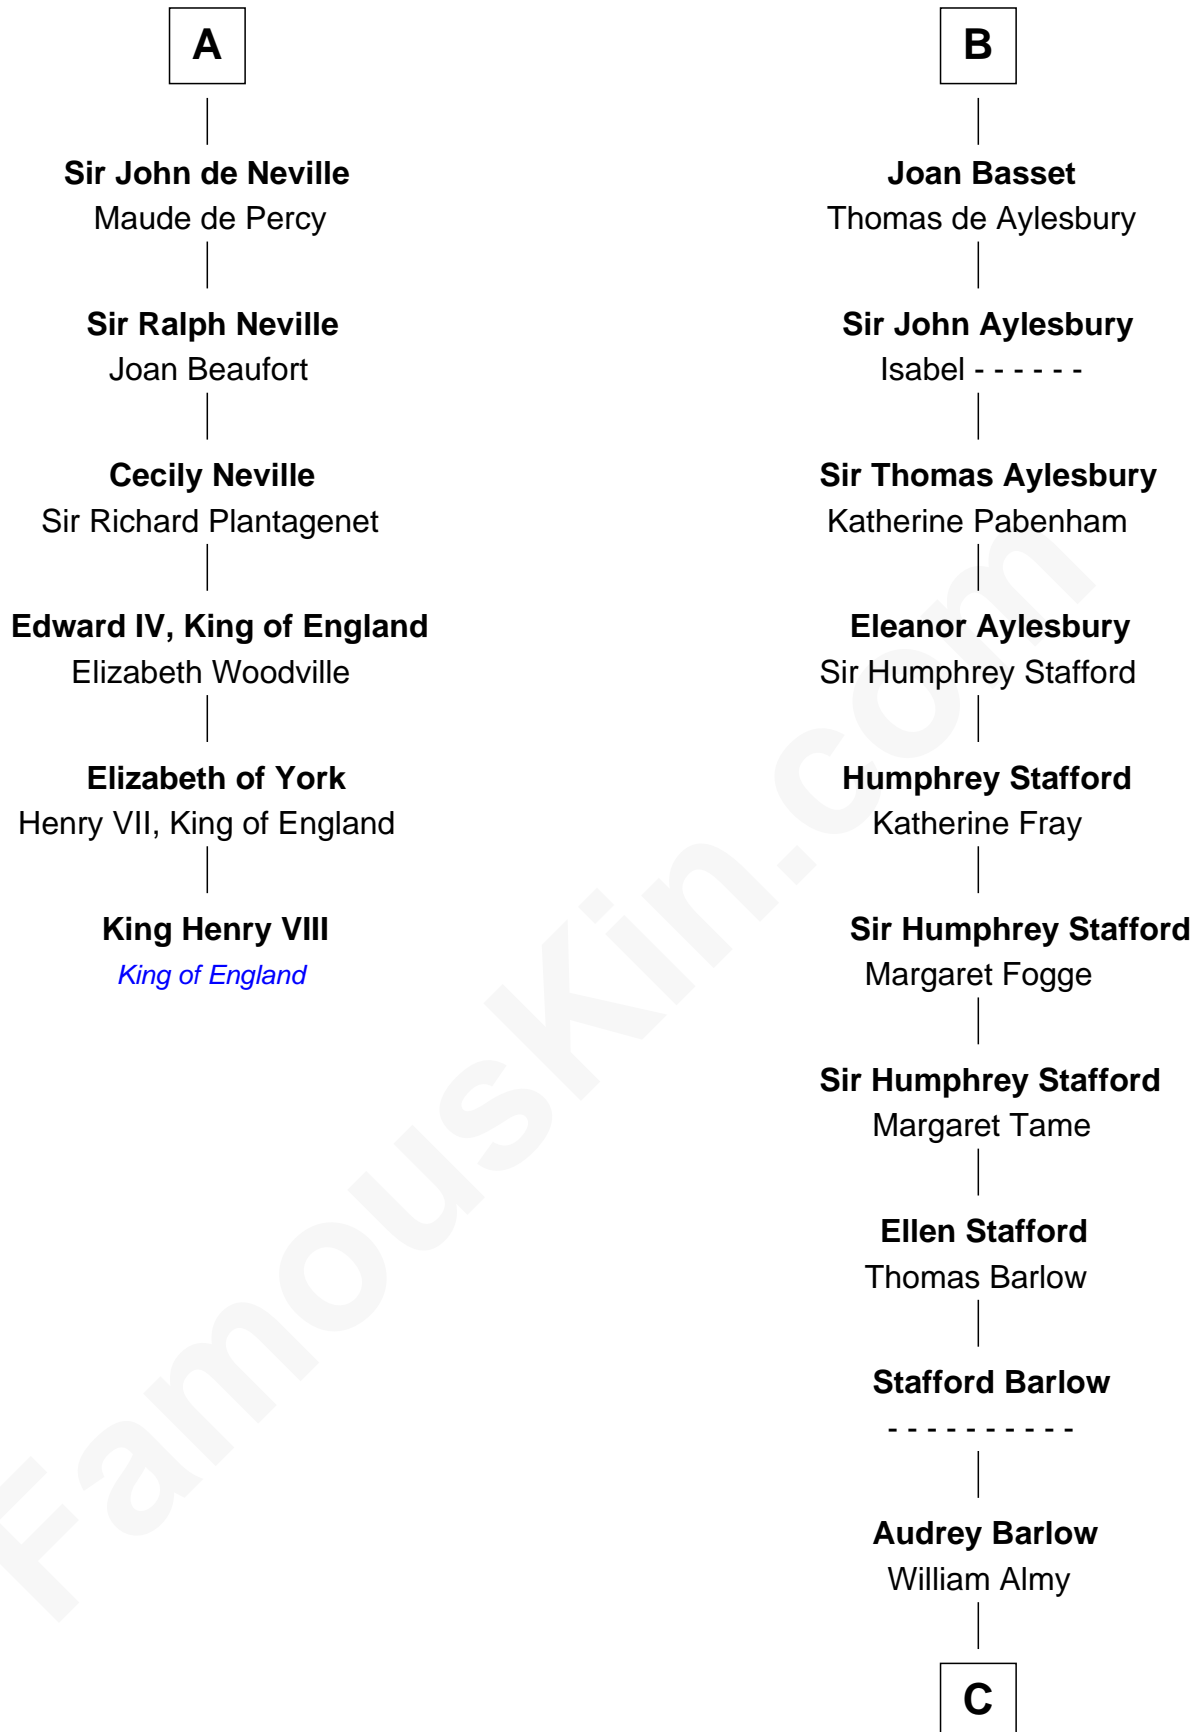

**FamousKin.com**  
**Relationship Chart of**  
**King Henry VIII**  
*King of England*

12th cousin 8 times removed of  
**William Greene**  
*2nd Governor of Rhode Island*

**Saher I de Quincy**  
Maud de St. Liz

**C**

—  
**Annis Almy**

John Greene

—  
**Samuel Greene**

Mary Gorton

—  
**William Greene**

Catharine Greene

—  
**William Greene**