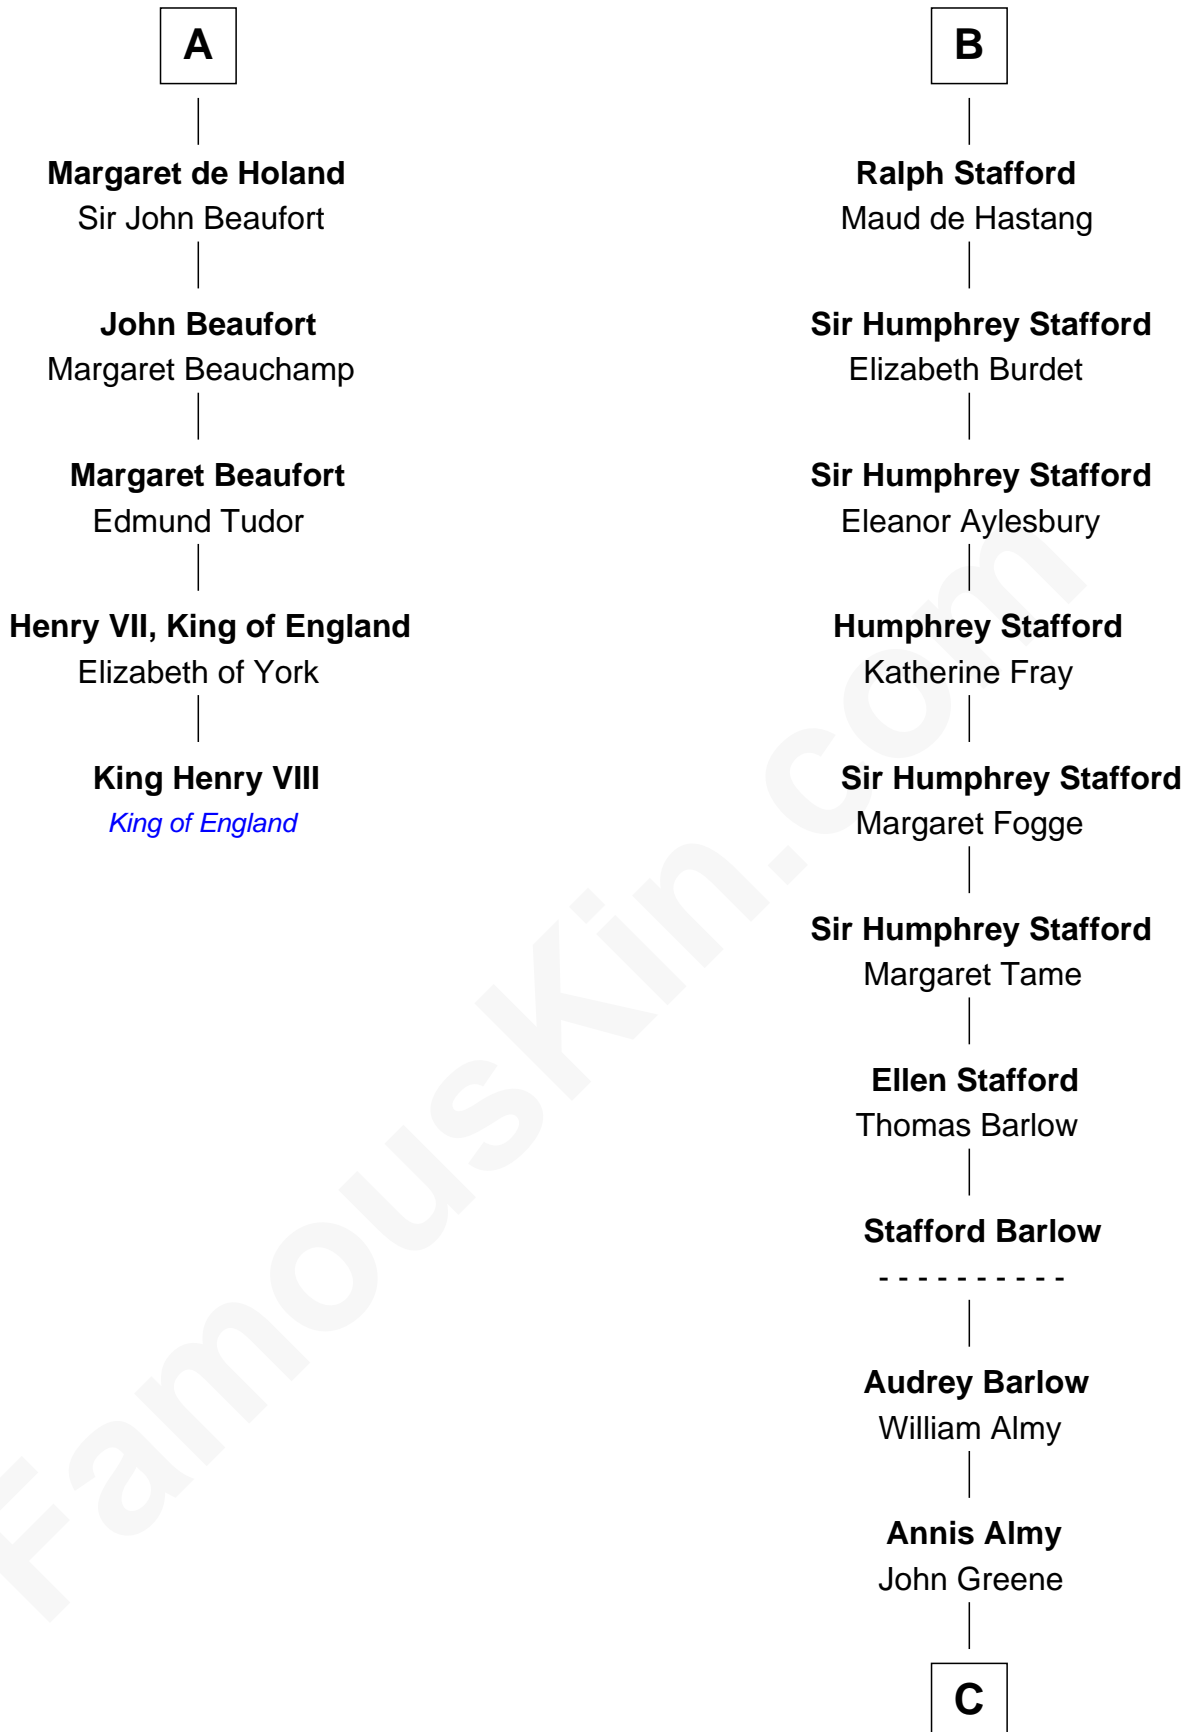

FamousKin.com

Relationship Chart of

King Henry VIII

King of England

11th cousin 8 times removed of

William Greene

2nd Governor of Rhode Island

C

Samuel Greene

Mary Gorton

William Greene

Catharine Greene

William Greene

2nd Governor of Rhode Island

FamousKin.com