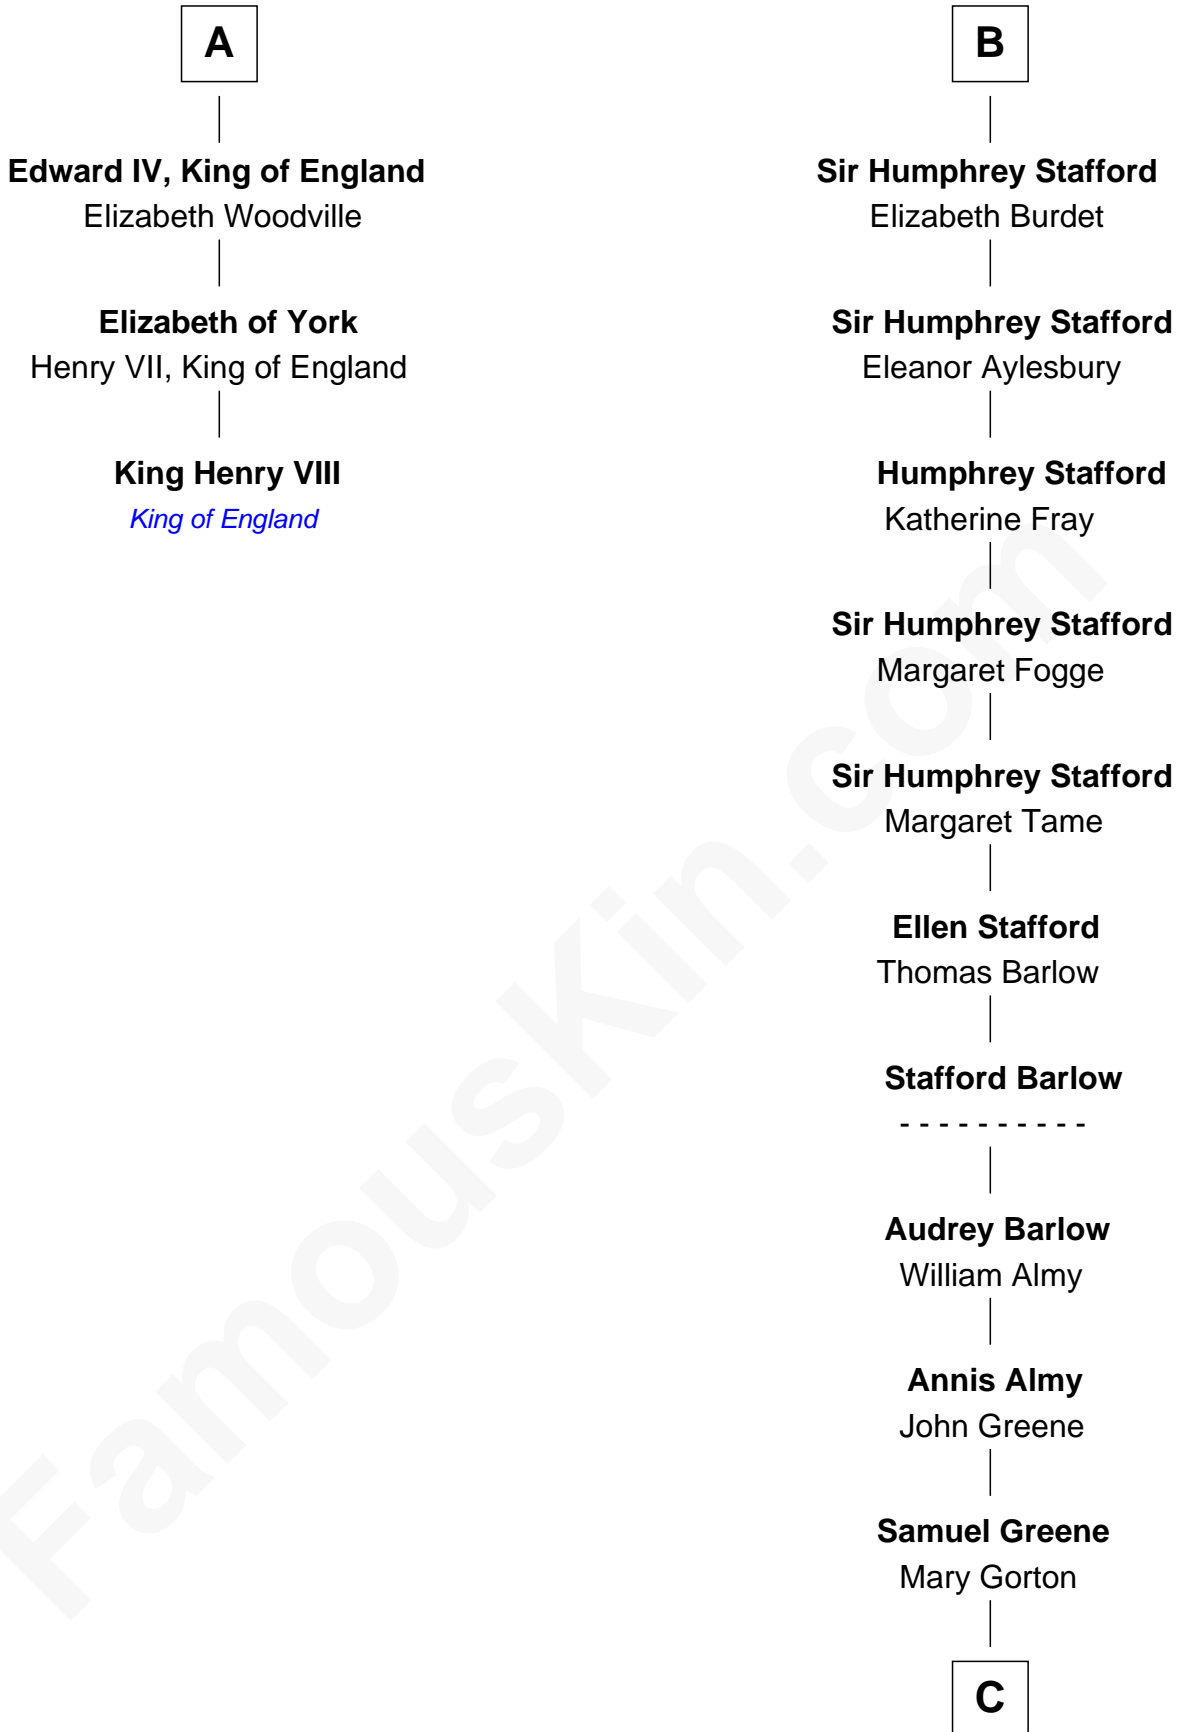

FamousKin.com

Relationship Chart of

King Henry VIII

King of England

9th cousin 9 times removed of

William Greene

2nd Governor of Rhode Island

Sir William Longespee
Ela of Salisbury

C

William Greene
Catharine Greene

William Greene
2nd Governor of Rhode Island

FamousKin.com