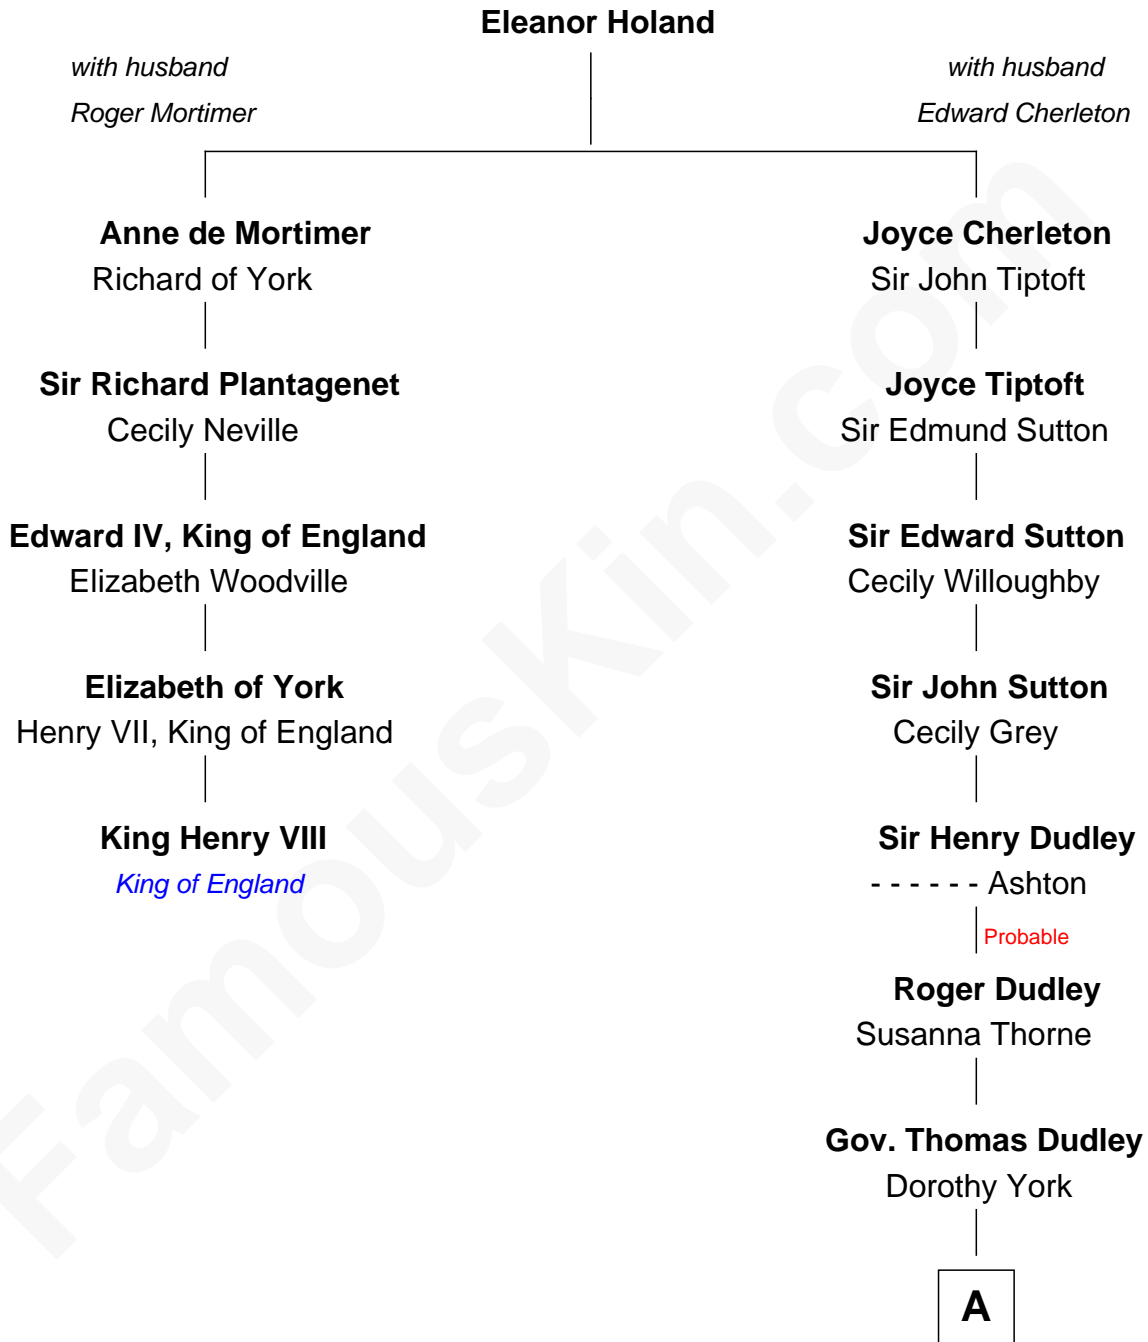

FamousKin.com

Relationship Chart of

King Henry VIII

King of England

4th cousin 15 times removed of

Kate Upton

Sports Illustrated Swimsuit Cover Model

A

Anne Dudley

Gov. Simon Bradstreet

Dorothy Bradstreet

Rev. Seaborn Cotton

Elizabeth Cotton

Rev. William Williams

Rev. Elisha Williams

Eunice Chester