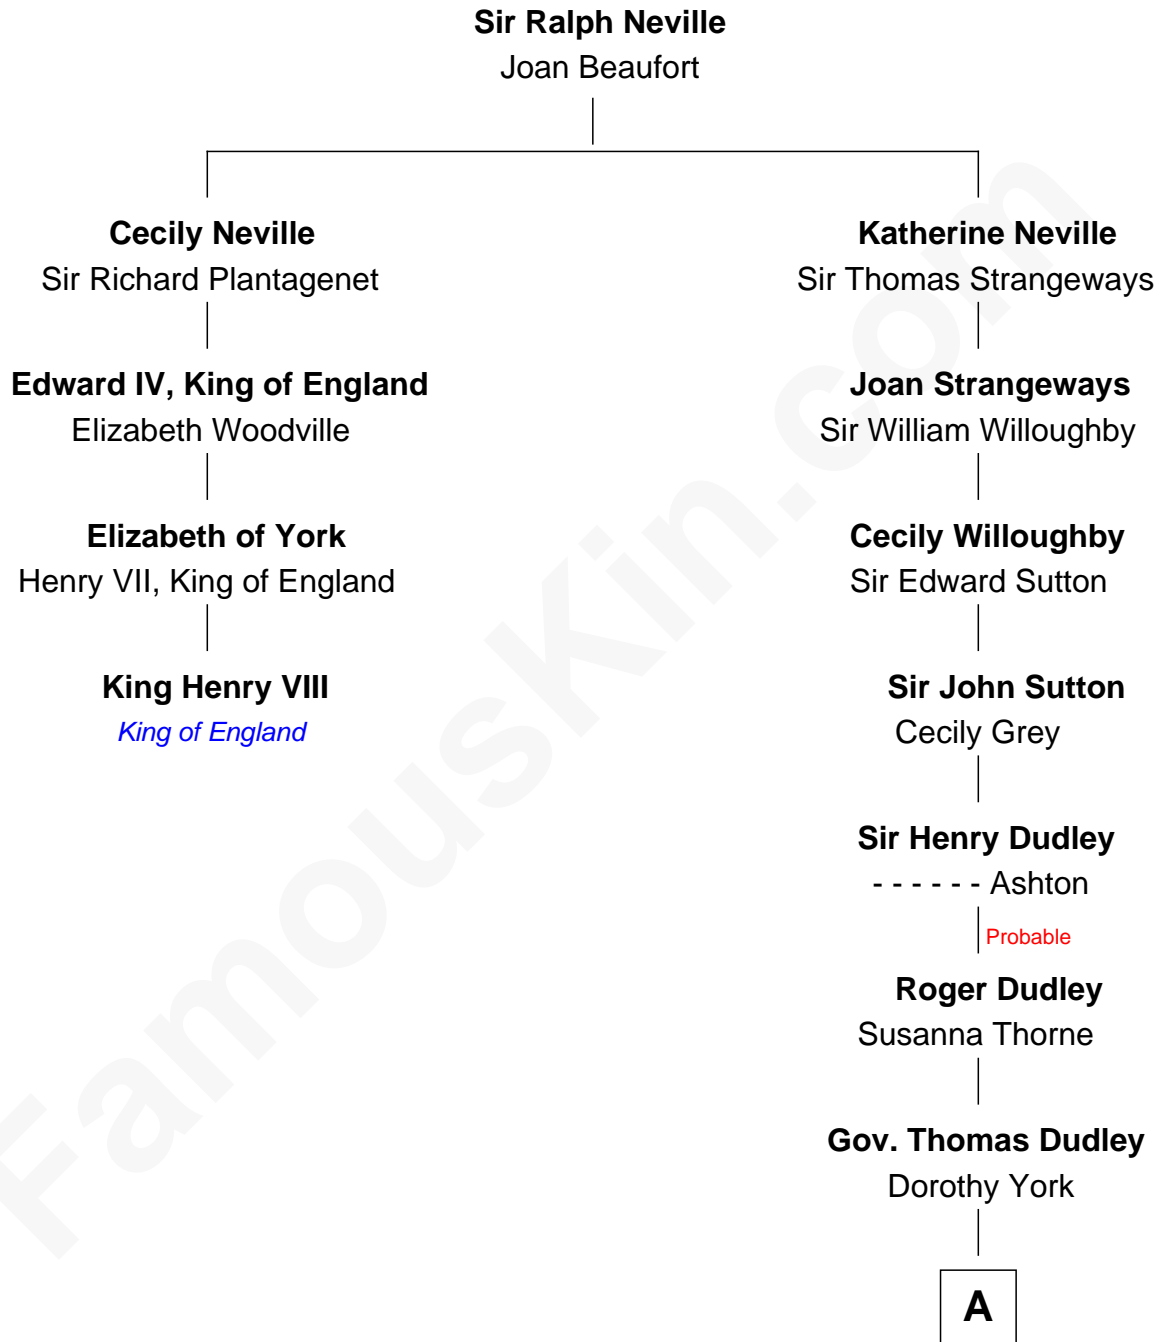

FamousKin.com

Relationship Chart of

King Henry VIII

King of England

3rd cousin 16 times removed of

Kate Upton
Sports Illustrated Swimsuit Cover Model

A

Anne Dudley

Gov. Simon Bradstreet

Dorothy Bradstreet

Rev. Seaborn Cotton

Elizabeth Cotton

Rev. William Williams

Rev. Elisha Williams

Eunice Chester

Mary Williams