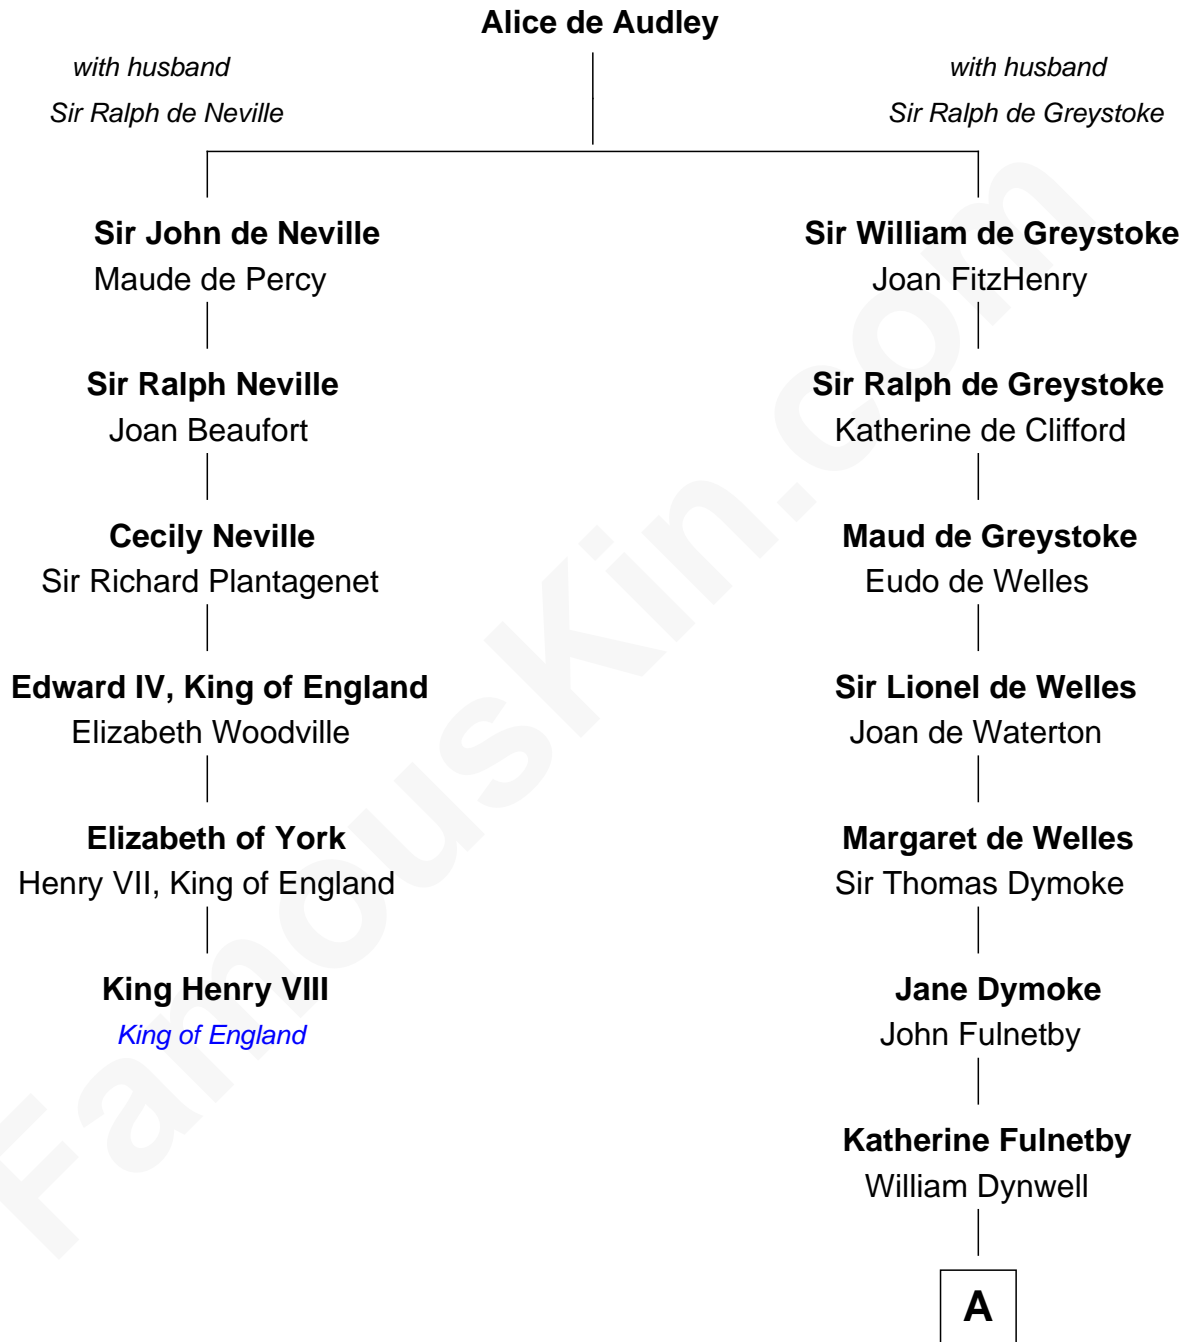

FamousKin.com

Relationship Chart of

King Henry VIII

King of England

5th cousin 14 times removed of

Ray Bradbury

Author of The Martian Chronicles

A

Anne Dynwell

Henry Whitgift

William Whitgift

Elizabeth Whitgift

Wymond Bradbury

Thomas Bradbury

Mary Perkins

William Bradbury