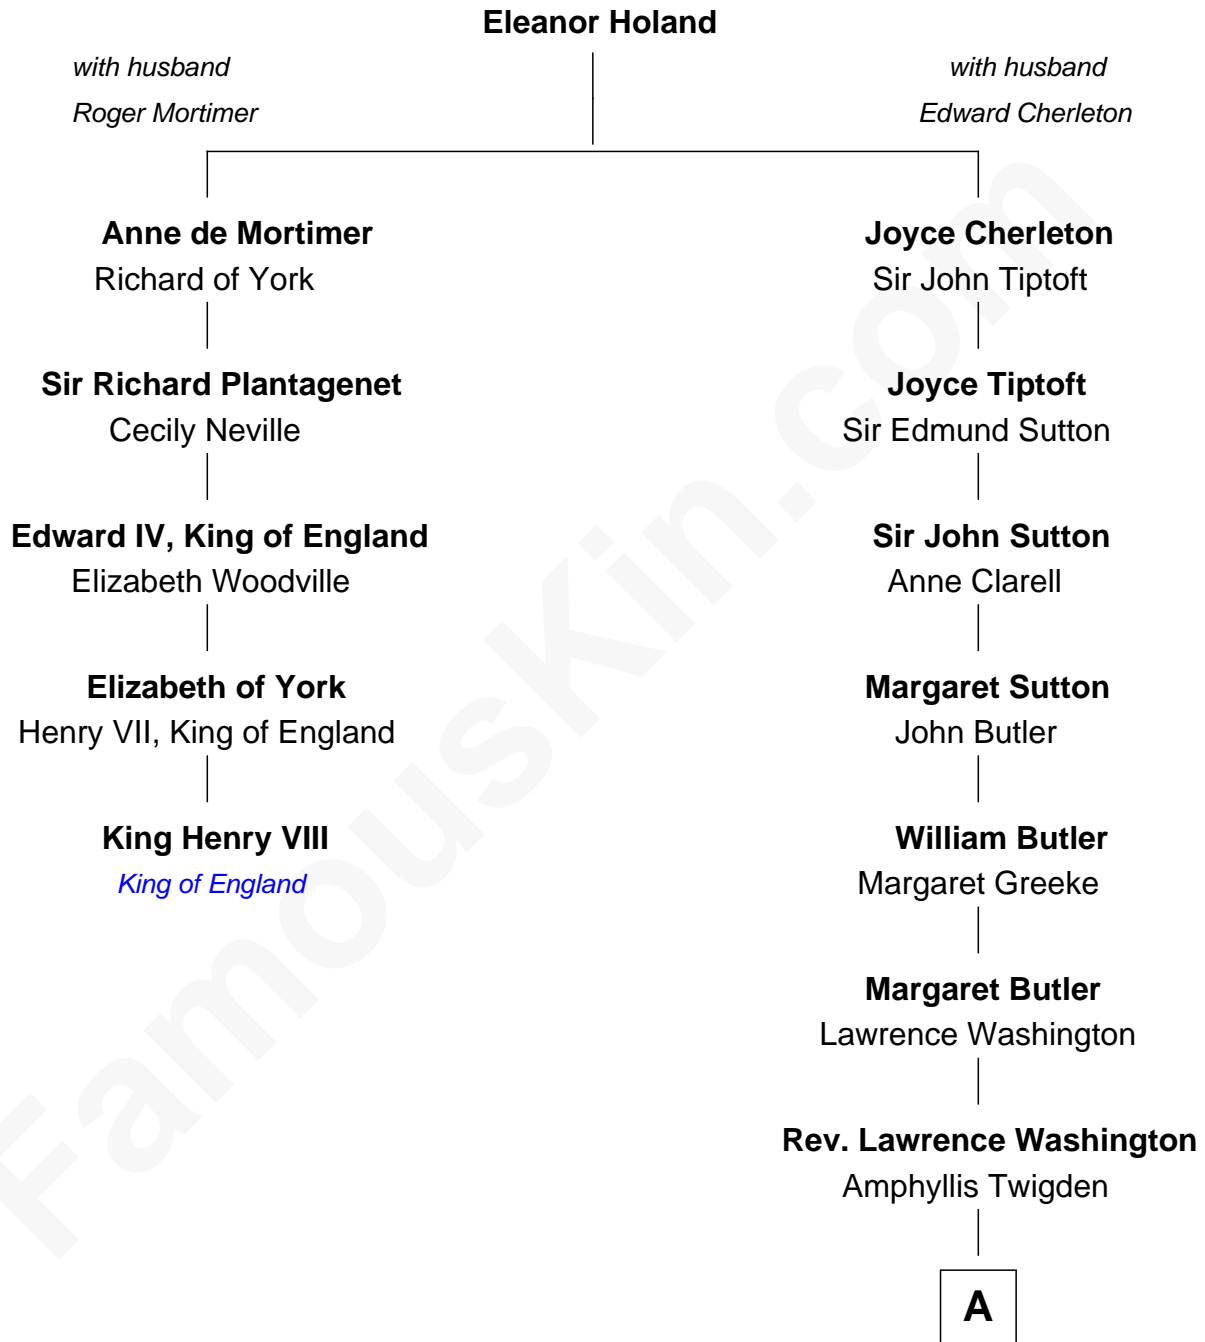

FamousKin.com
Relationship Chart of
King Henry VIII
King of England

4th cousin 6 times removed of
George Washington
1st U.S. President

A

|
John Washington

Anne Pope

|
Lawrence Washington

Mildred Warner

|
Augustine Washington

Mary Ball

|
George Washington

1st U.S. President