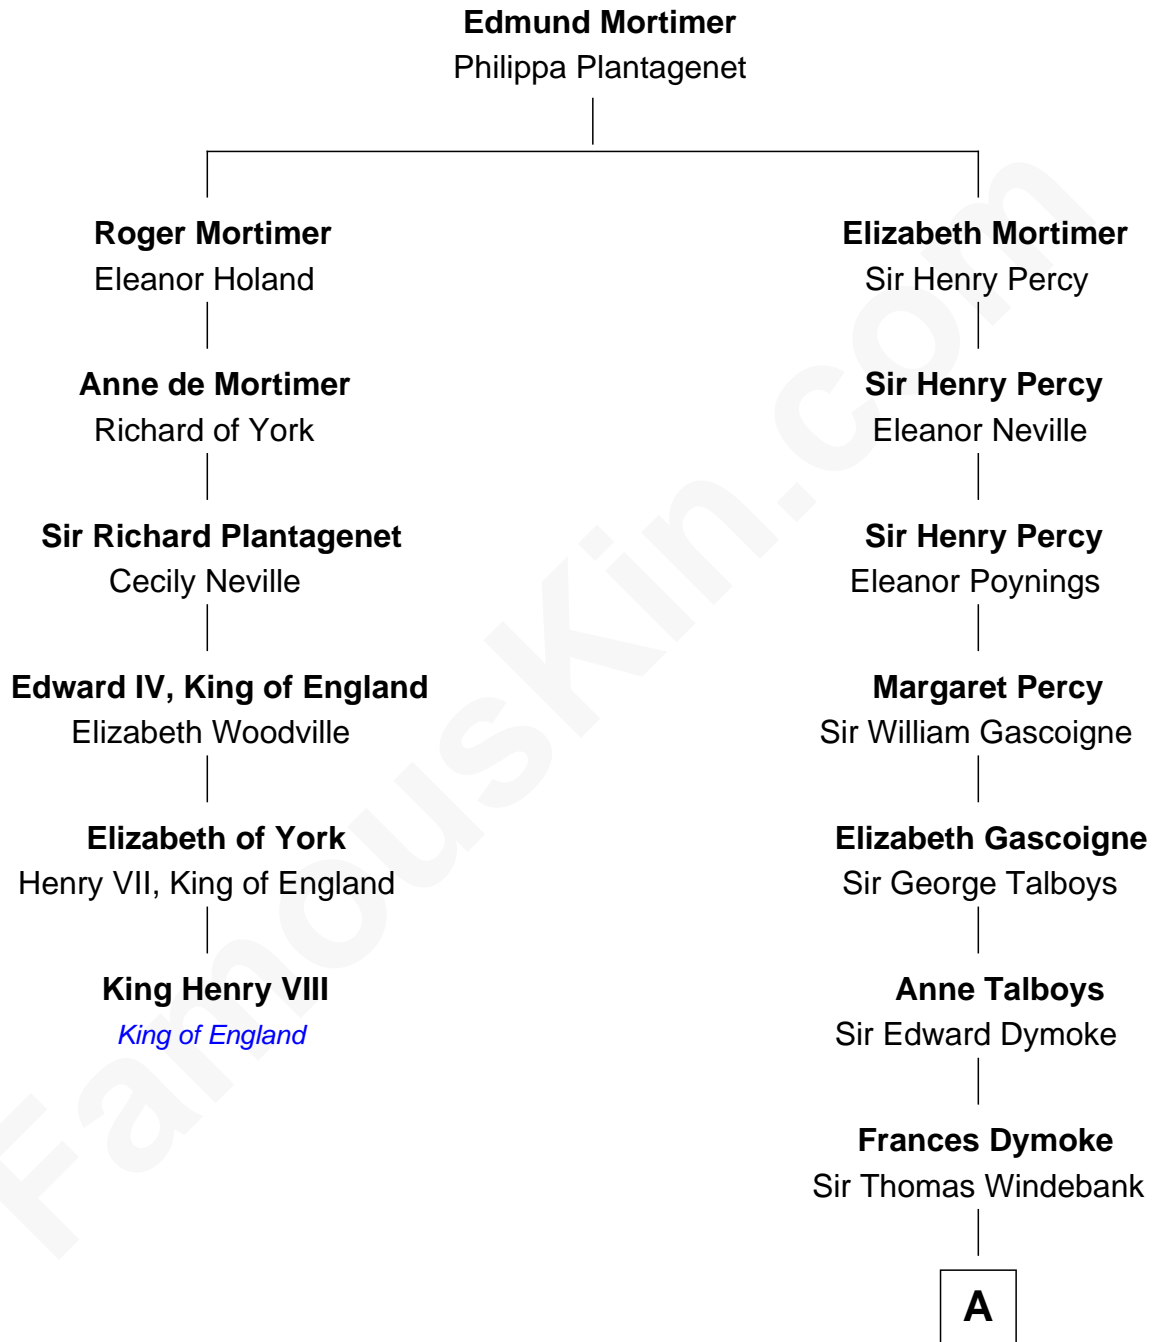

**FamousKin.com**  
**Relationship Chart of**  
**King Henry VIII**  
*King of England*

5th cousin 7 times removed of  
**George Washington**  
*1st U.S. President*

**A**

—  
**Mildred Windebank**

Robert Reade

—  
**Col. George Reade**

Elizabeth Martiau

—  
**Mildred Reade**

Col. Augustine Warner

—  
**Mildred Warner**

Lawrence Washington

—  
**Augustine Washington**

Mary Ball

—  
**George Washington**

*1st U.S. President*