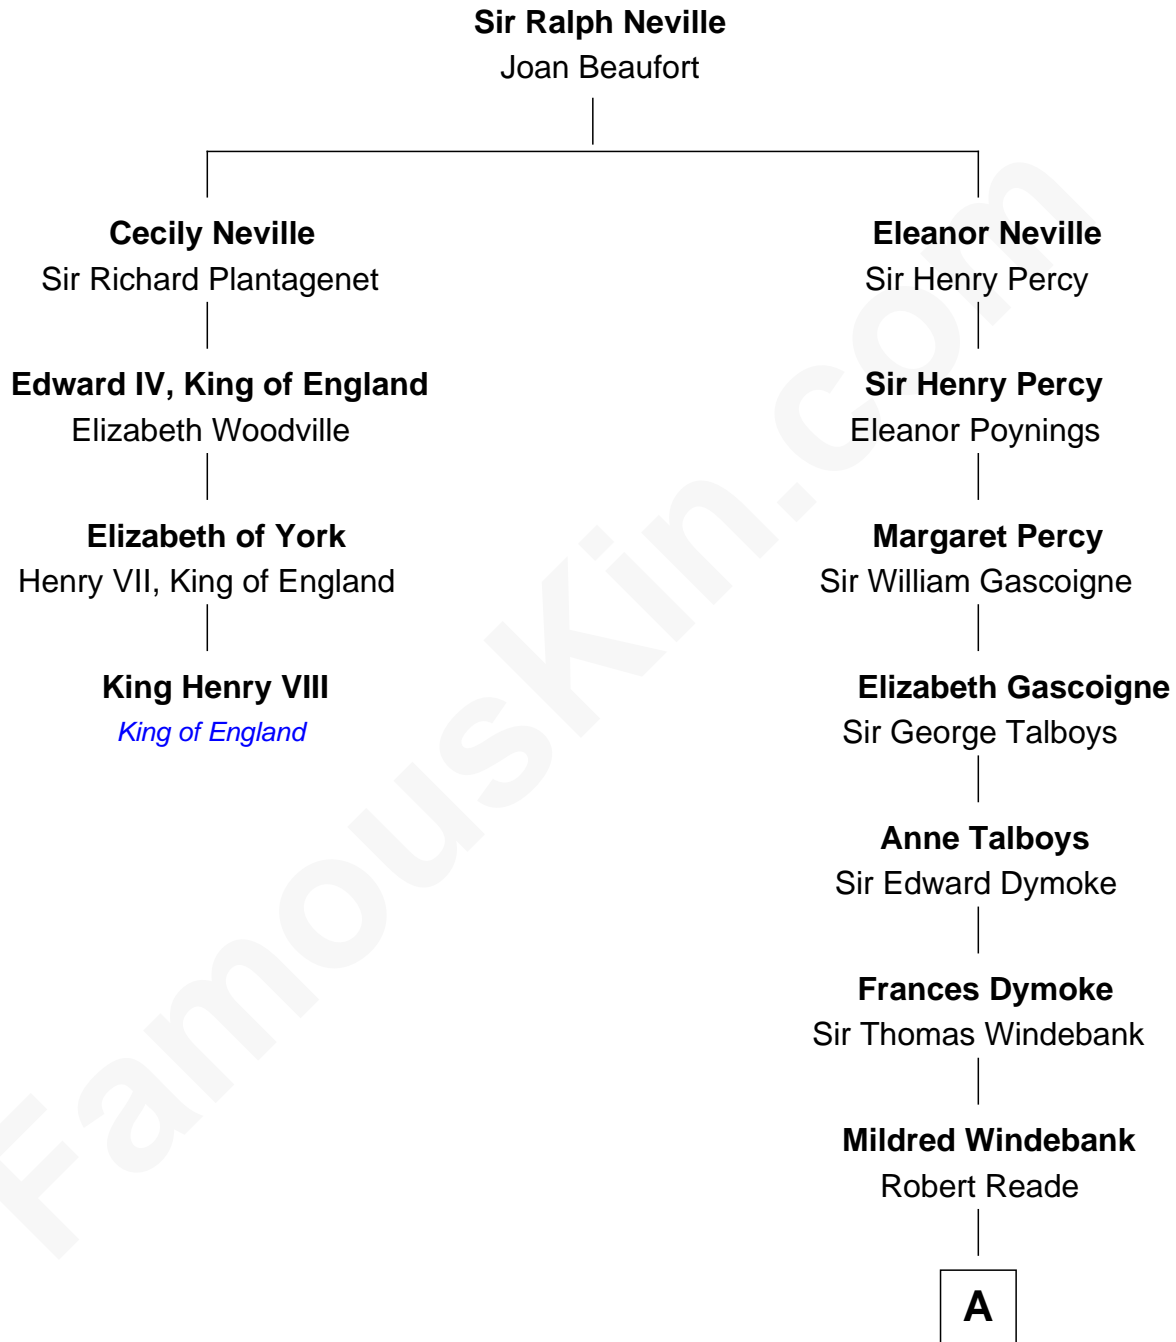

FamousKin.com
Relationship Chart of
King Henry VIII
King of England

3rd cousin 8 times removed of
George Washington
1st U.S. President

A

Col. **George Reade**

Elizabeth Martiau

Mildred Reade

Col. Augustine Warner

Mildred Warner

Lawrence Washington

Augustine Washington

Mary Ball

George Washington

1st U.S. President