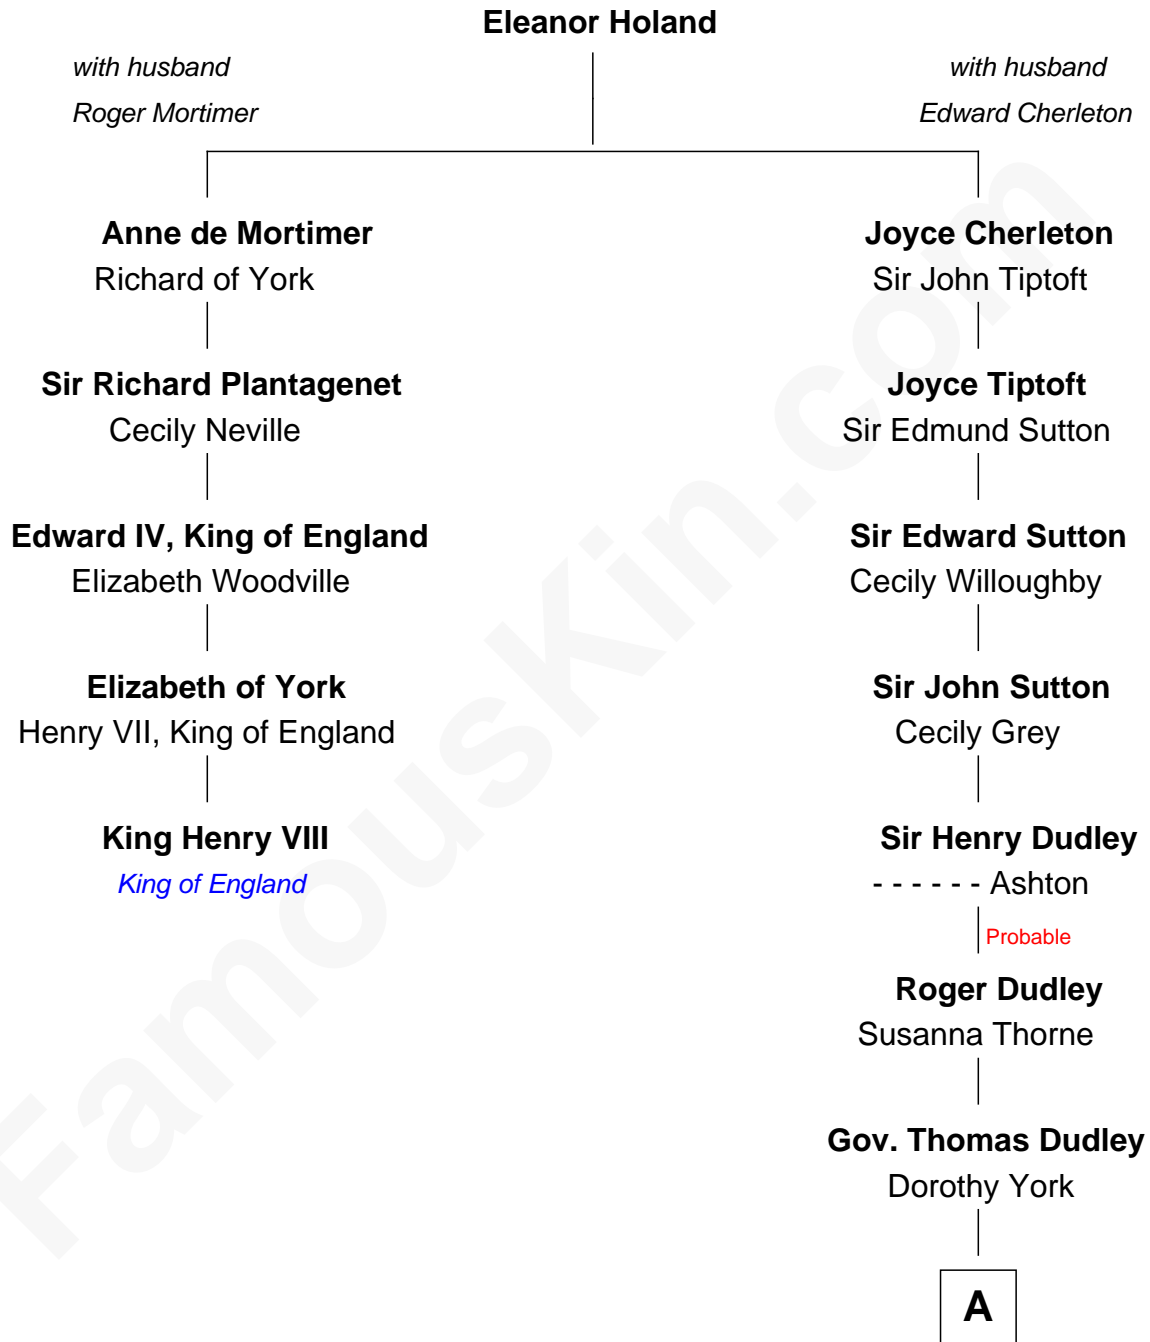

## Relationship Chart of

### King Henry VIII

*King of England*

4th cousin 7 times removed of

### John Langdon

*Signer of the U.S. Constitution*

**A**

Rev. Samuel Dudley

Elizabeth - - - - -

**Elizabeth Dudley**

Kinsley Hall

**Josiah Hall**