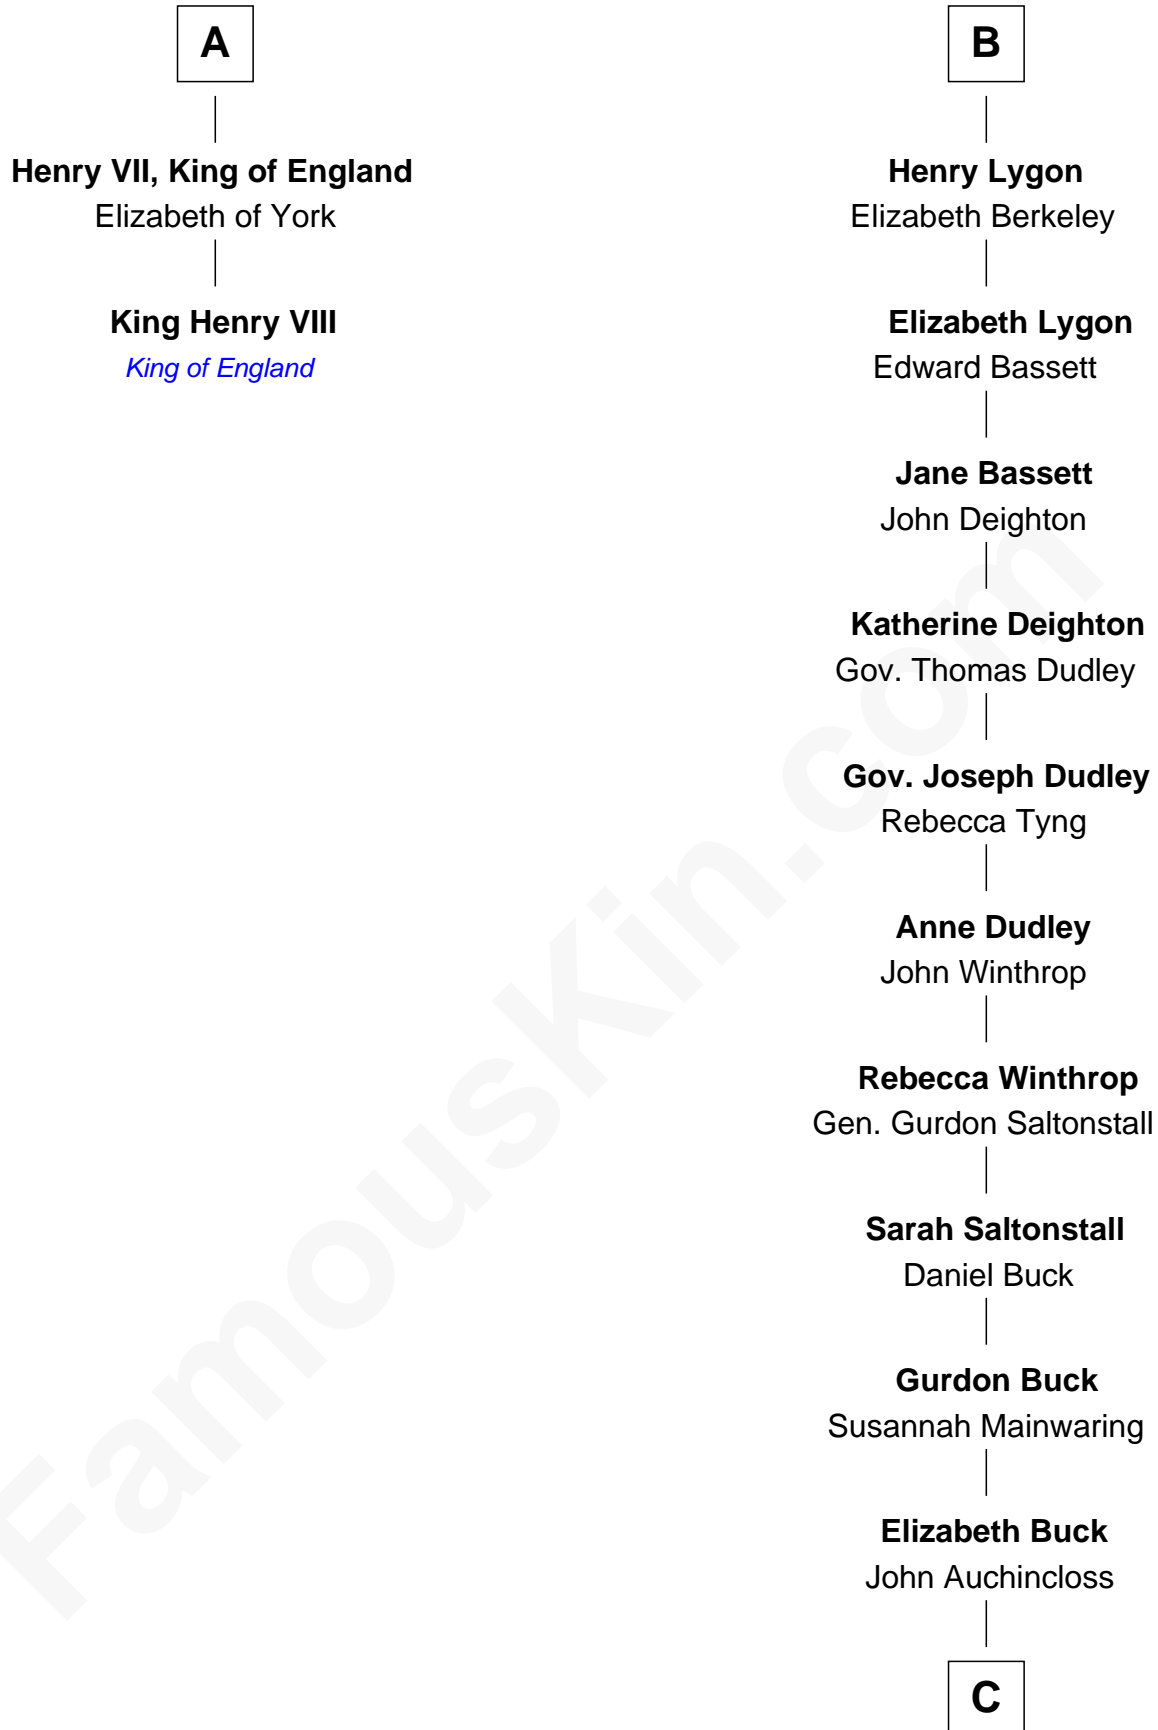

FamousKin.com
Relationship Chart of
King Henry VIII
King of England

8th cousin 11 times removed of
Louis Auchincloss
Author

C

John Winthrop Auchincloss

Joanna Hone Russell

Joseph Howland Auchincloss

Priscilla Dixon Stanton

Louis Auchincloss

Author

FamousKin.com