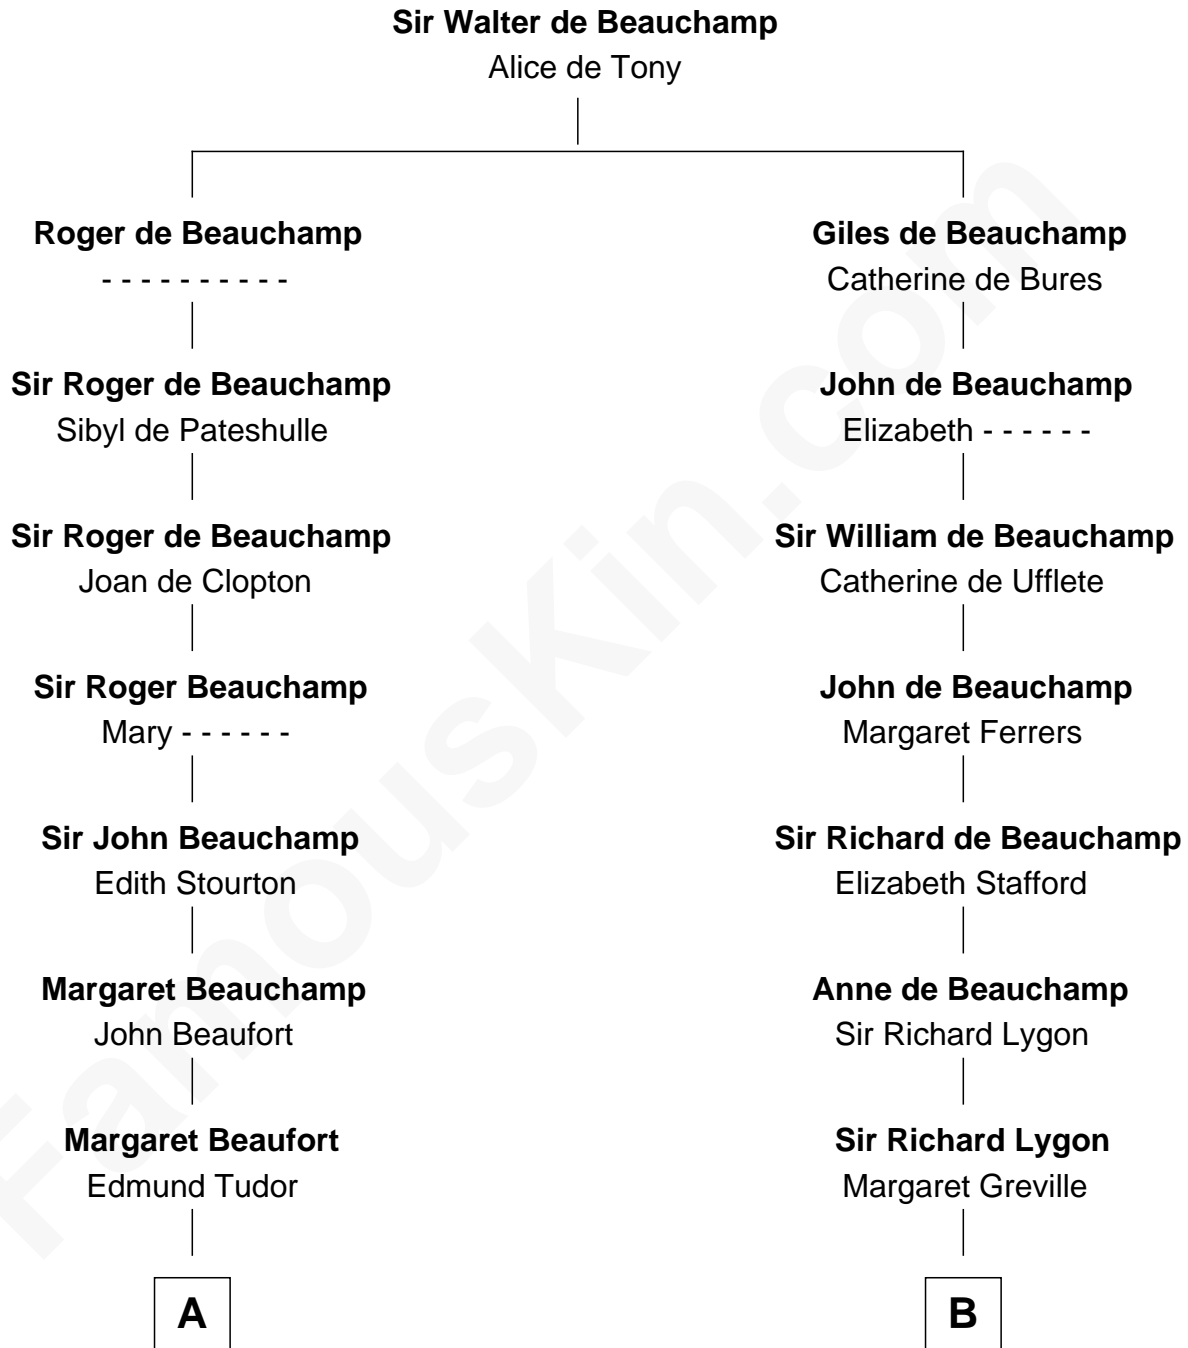

FamousKin.com
Relationship Chart of
King Henry VIII
King of England

8th cousin 11 times removed of
Louis Auchincloss
Author

C

John Winthrop Auchincloss

Joanna Hone Russell

Joseph Howland Auchincloss

Priscilla Dixon Stanton

Louis Auchincloss

Author

FamousKin.com