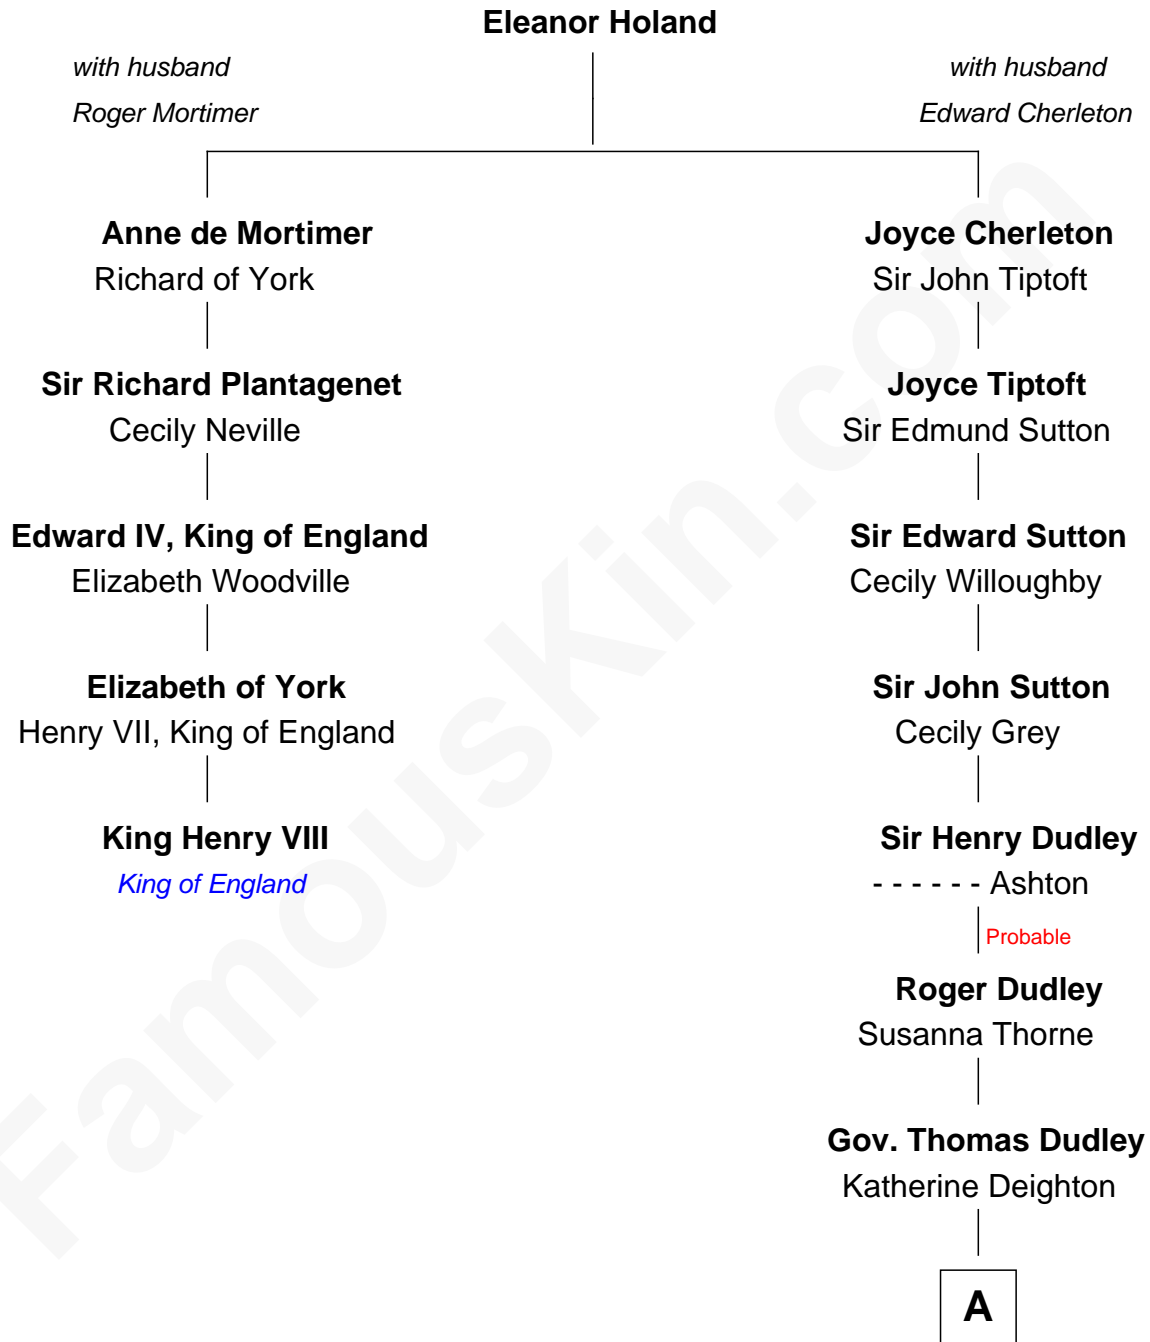

FamousKin.com

Relationship Chart of

King Henry VIII

King of England

4th cousin 11 times removed of

Louis Auchincloss
Author

A

Gov. Joseph Dudley

Rebecca Tyng

Anne Dudley

John Winthrop

Rebecca Winthrop

Gen. Gurdon Saltonstall

Sarah Saltonstall

Daniel Buck

Gurdon Buck

Susannah Mainwaring

Elizabeth Buck

John Auchincloss

John Winthrop Auchincloss

Joanna Hone Russell

Joseph Howland Auchincloss

Priscilla Dixon Stanton

Louis Auchincloss