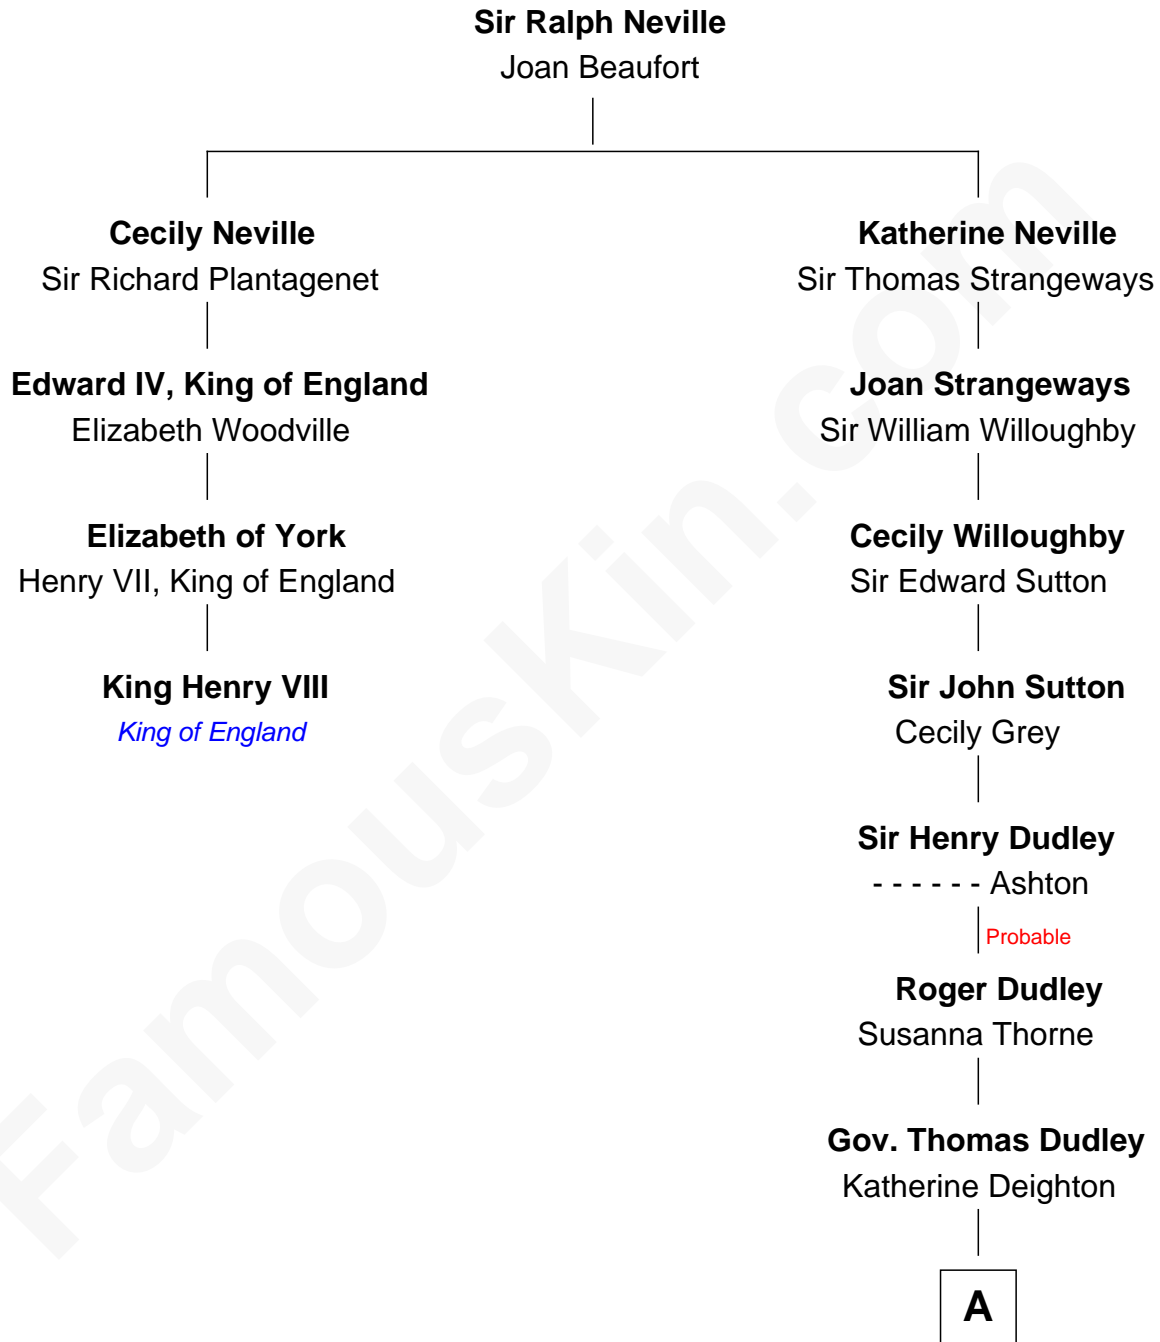

FamousKin.com
Relationship Chart of
King Henry VIII
King of England

3rd cousin 12 times removed of
Louis Auchincloss
Author

A

Gov. Joseph Dudley

Rebecca Tyng

Anne Dudley

John Winthrop

Rebecca Winthrop

Gen. Gurdon Saltonstall

Sarah Saltonstall

Daniel Buck

Gurdon Buck

Susannah Mainwaring

Elizabeth Buck

John Auchincloss

John Winthrop Auchincloss