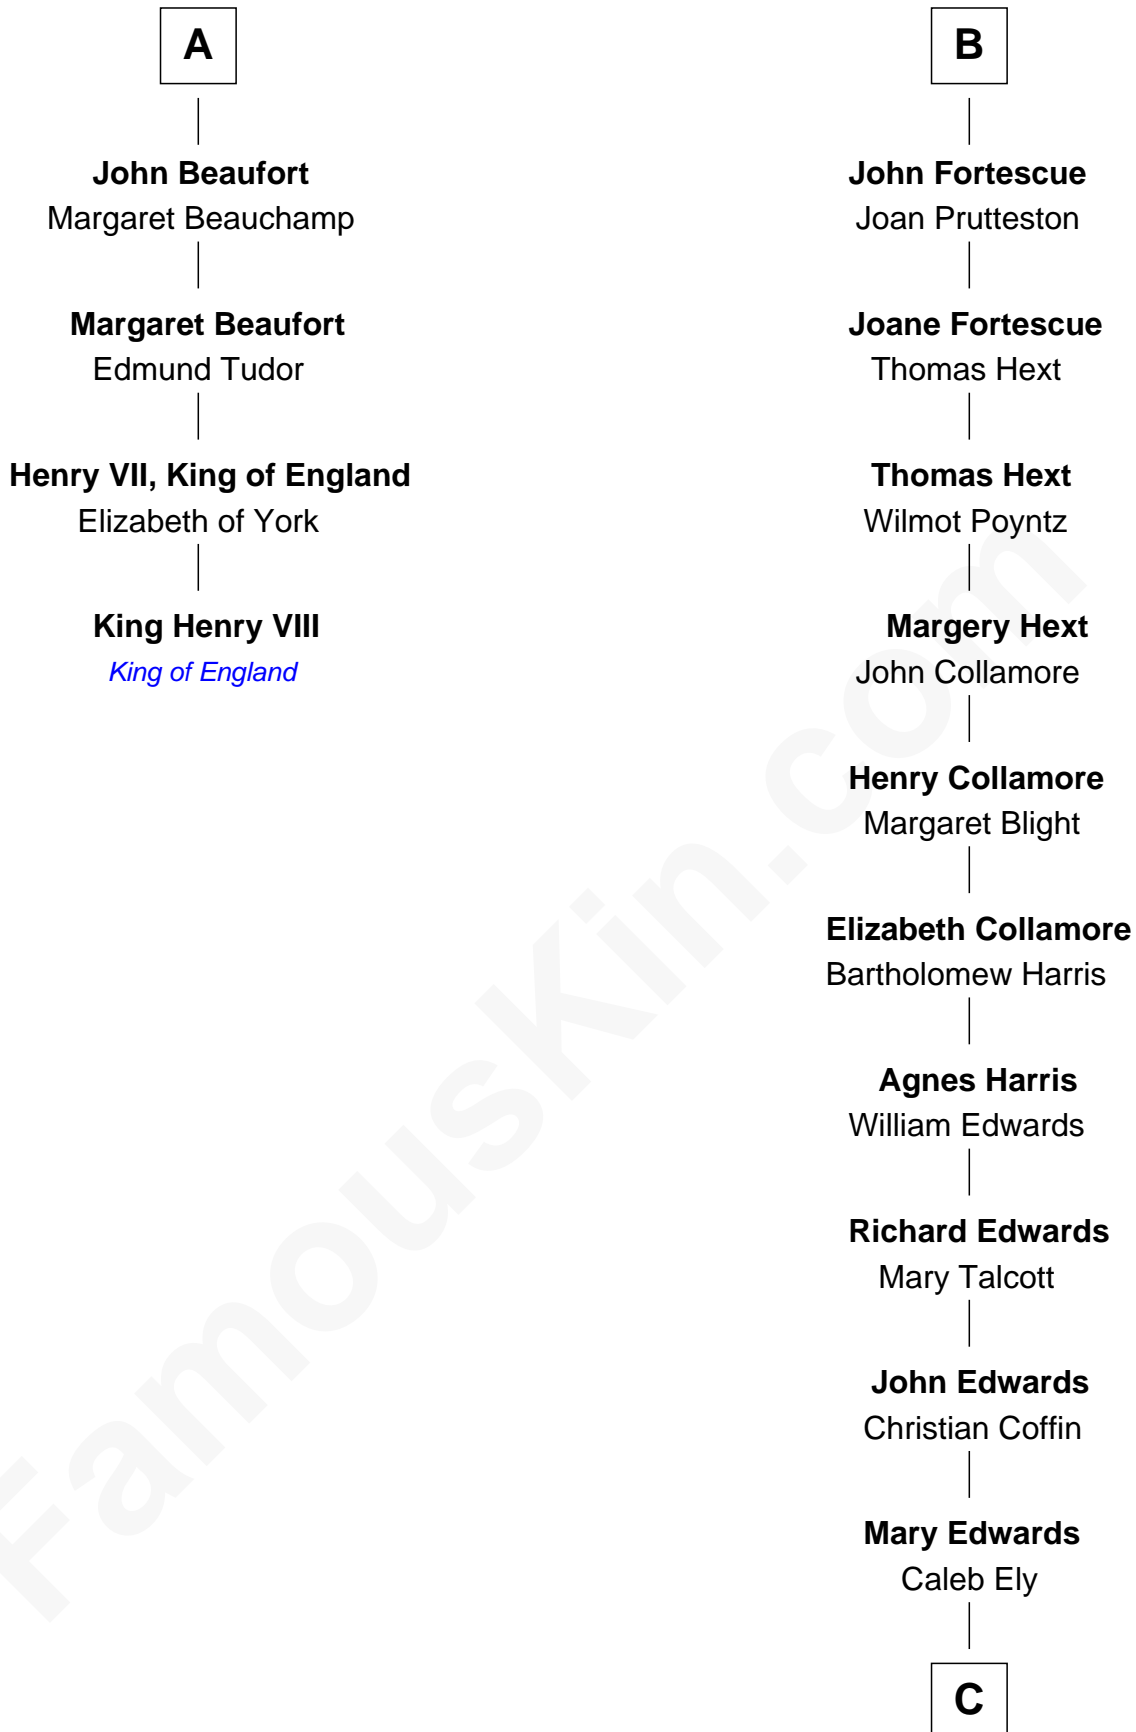

FamousKin.com
Relationship Chart of
King Henry VIII
King of England

10th cousin 11 times removed of
Clarence Day
Author of Life with Father

Sir Geoffrey FitzPiers
 Aveline de Clare

C

William Ely

Drusilla Brewster