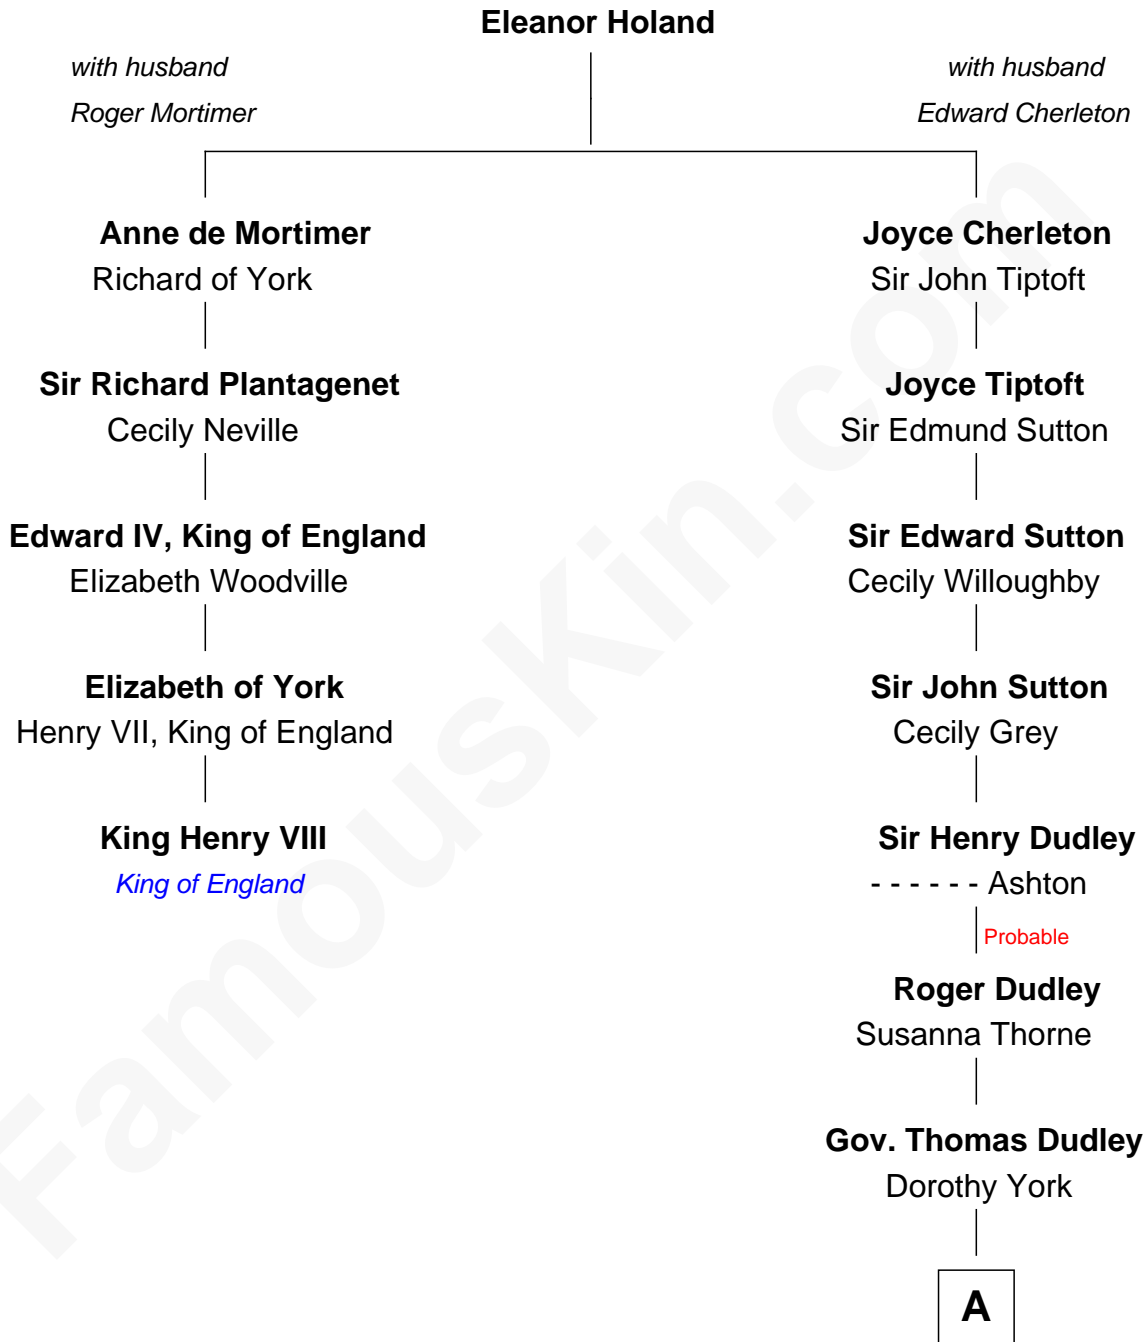

# FamousKin.com Relationship Chart of

**King Henry VIII**

*King of England*

4th cousin 12 times removed of

**Alan Shepard**

*Mercury and Apollo Astronaut*

**A**

**Rev. Samuel Dudley**

Elizabeth - - - - -

**Rebecca Dudley**

Francis Lyford

**Mary Lyford**

Joseph Hall

**Love Hall**

Israel Bartlett

**Col. Thomas Bartlett**

Sarah Cilley

**Bradbury Bartlett**

Mary True

**Thomas Bradbury Bartlett**

Victoria Elizabeth Williams Cilley

**Annie Elizabeth Bartlett**

Frederick Johnson Shepard

**Alan Bartlett Shepard**