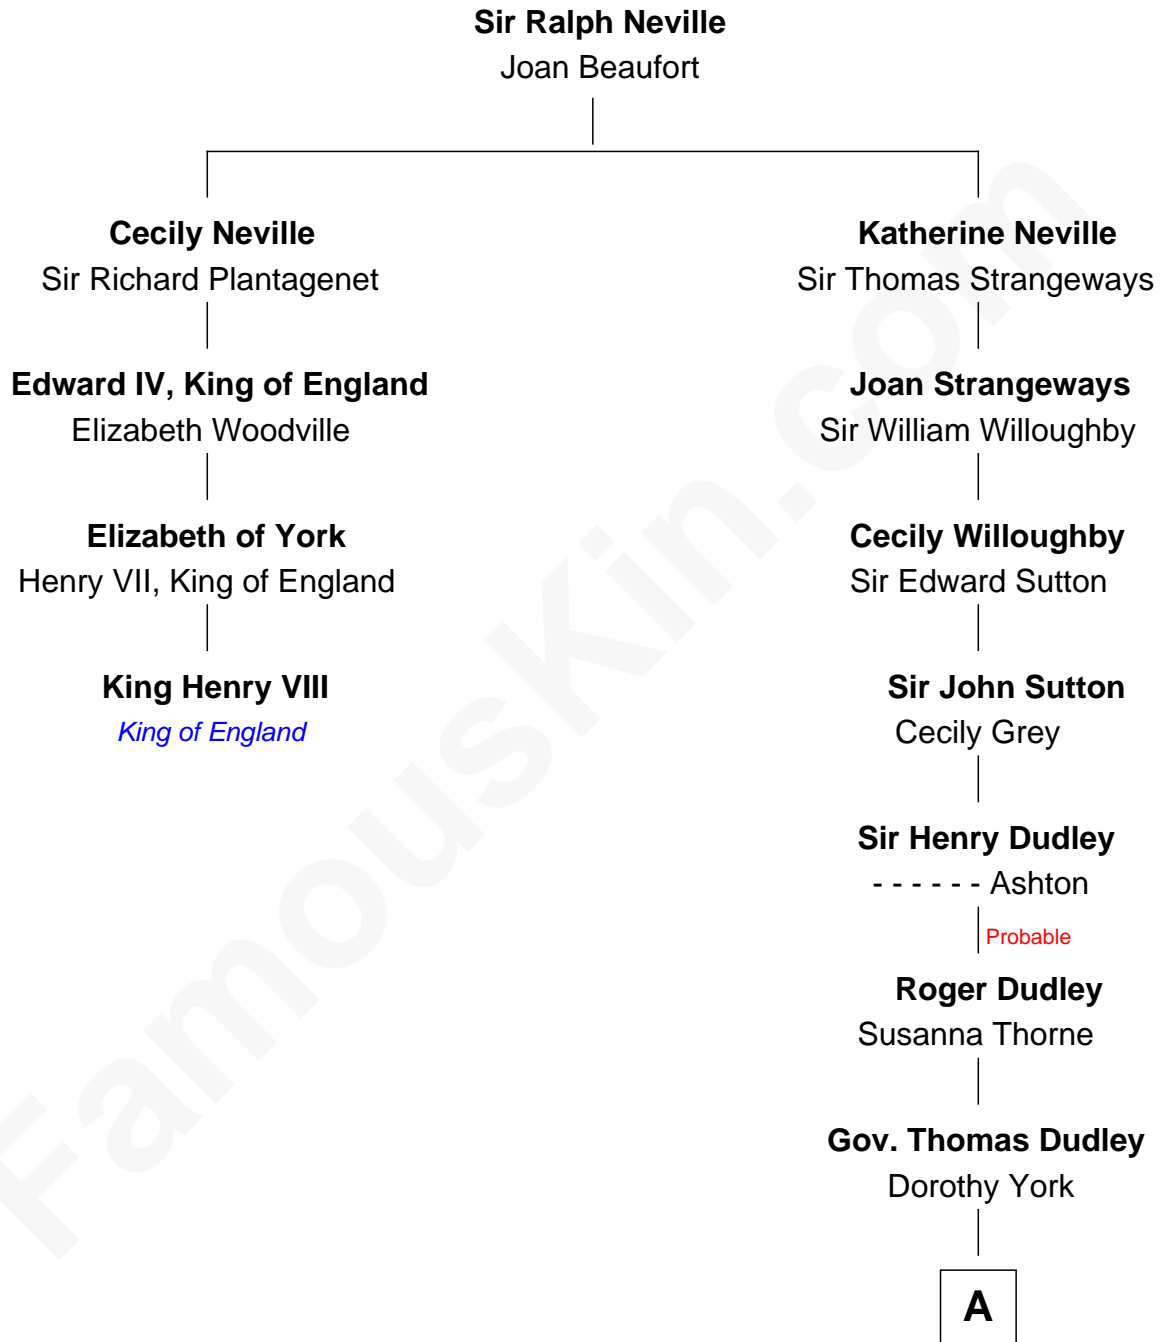

## Relationship Chart of

### King Henry VIII

*King of England*

3rd cousin 13 times removed of

### Alan Shepard

*Mercury and Apollo Astronaut*

**A**

**Rev. Samuel Dudley**

Elizabeth - - - - -

**Rebecca Dudley**

Francis Lyford

**Mary Lyford**

Joseph Hall

**Love Hall**

Israel Bartlett

**Col. Thomas Bartlett**

Sarah Cilley

**Bradbury Bartlett**

Mary True

**Thomas Bradbury Bartlett**