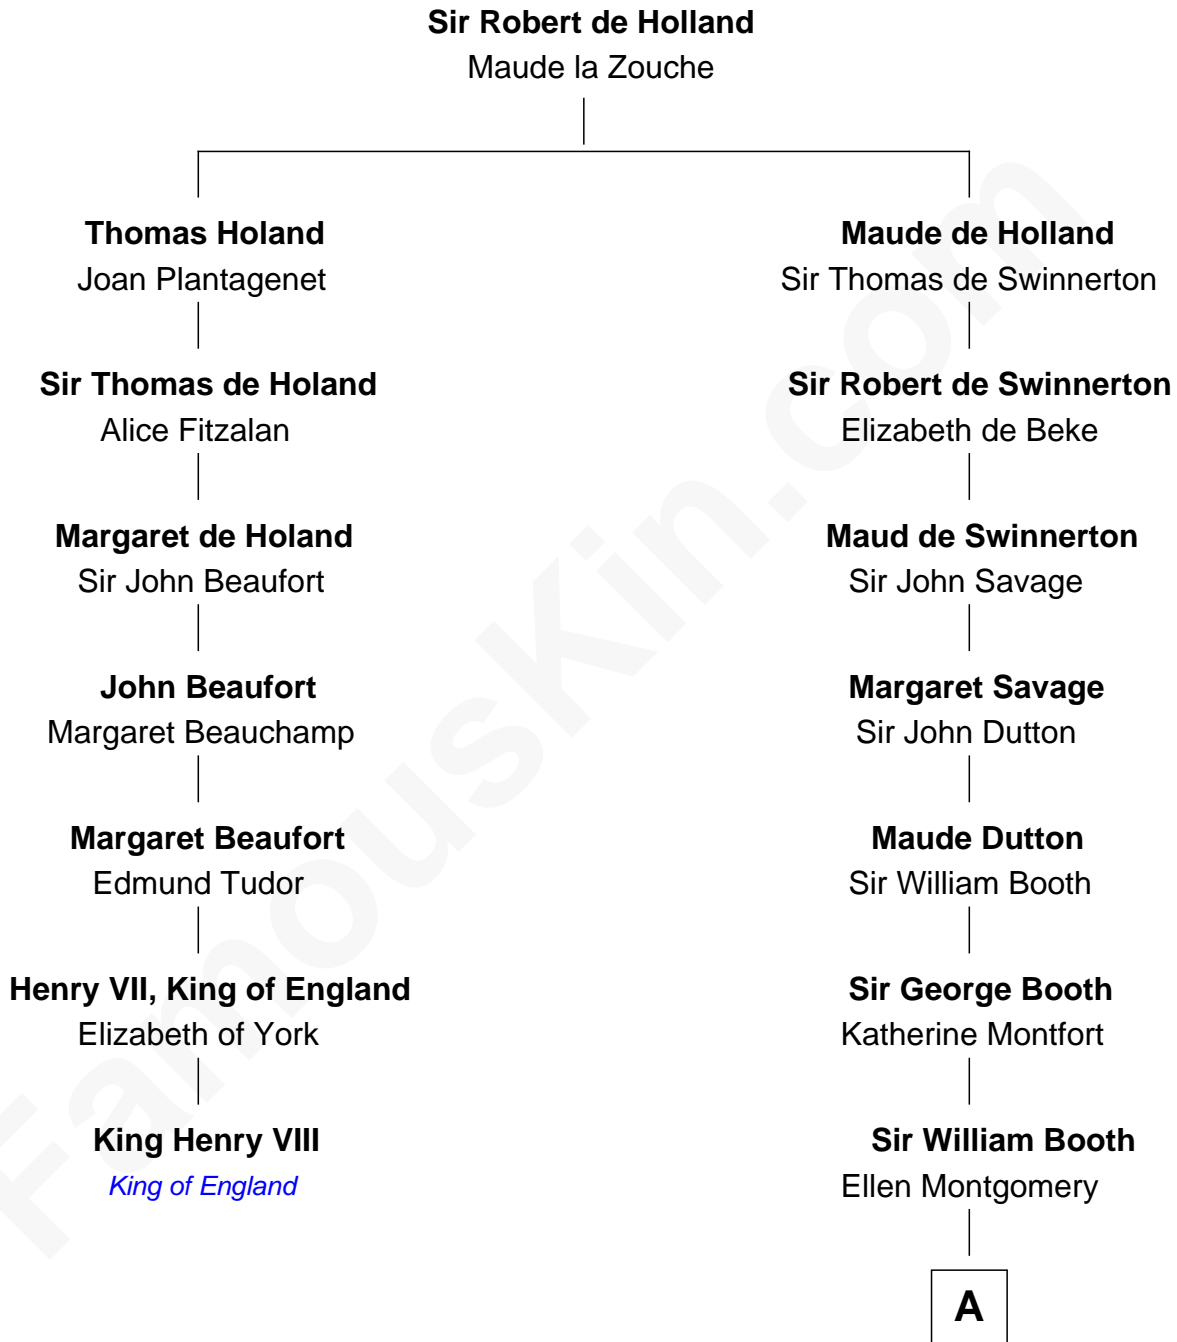

FamousKin.com
Relationship Chart of
King Henry VIII
King of England

6th cousin 14 times removed of
Christian Herter
59th Governor of Massachusetts

A

Jane Booth
Sir Thomas Holford

Dorothy Holford
John Bruen