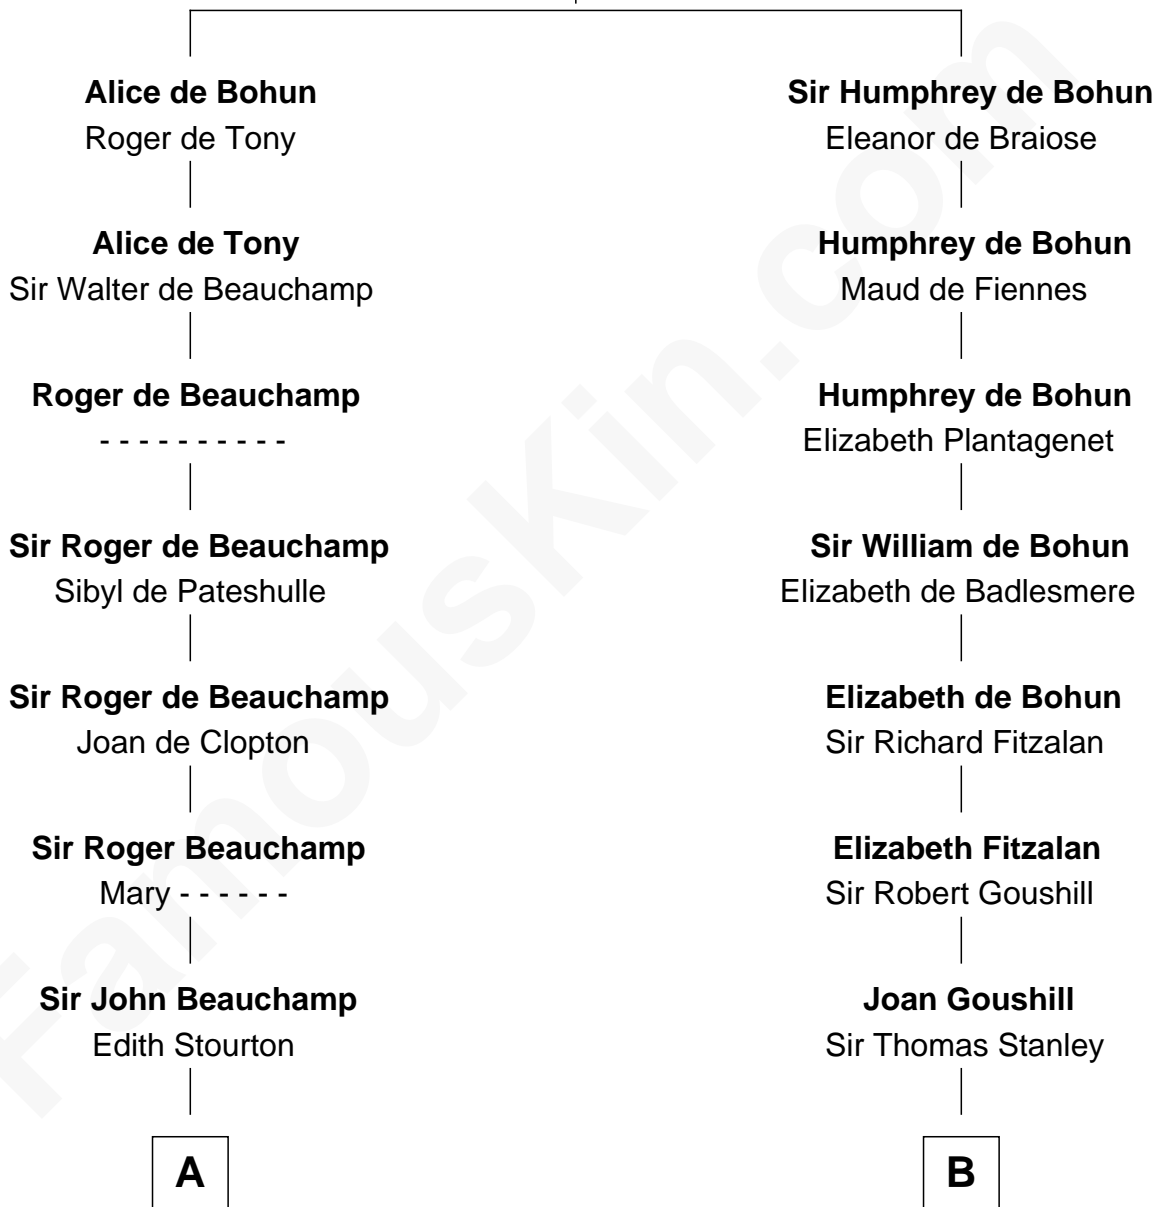

FamousKin.com
Relationship Chart of
King Henry VIII
King of England

10th cousin 9 times removed of
John Quincy Adams
6th U.S. President

Sir Humphrey de Bohun
Maud of Eu

C

Elizabeth Quincy
Rev. William Smith

Abigail Quincy Smith
John Adams

John Quincy Adams
6th U.S. President

FamousKin.com