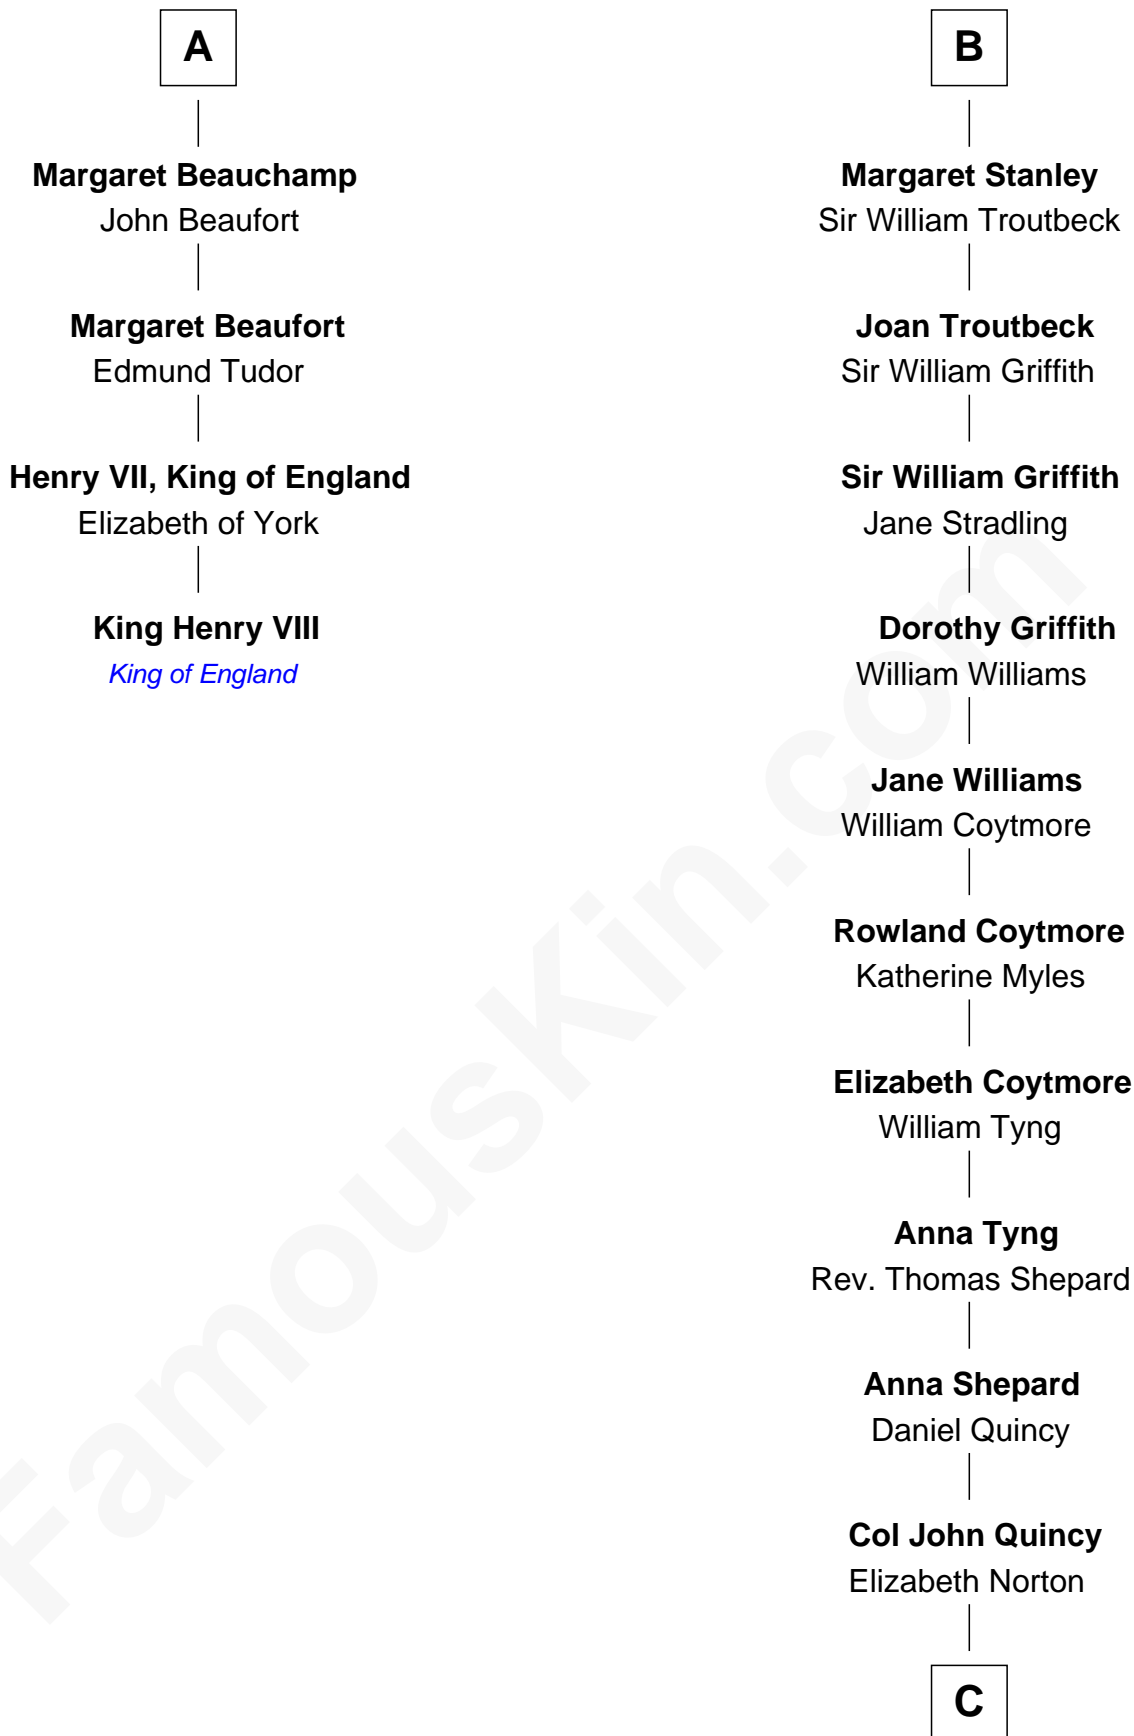

FamousKin.com
Relationship Chart of
King Henry VIII
King of England

10th cousin 9 times removed of
John Quincy Adams
6th U.S. President

Sir Humphrey de Bohun
Maud of Eu

C

Elizabeth Quincy
Rev. William Smith

Abigail Quincy Smith
John Adams

John Quincy Adams
6th U.S. President

FamousKin.com