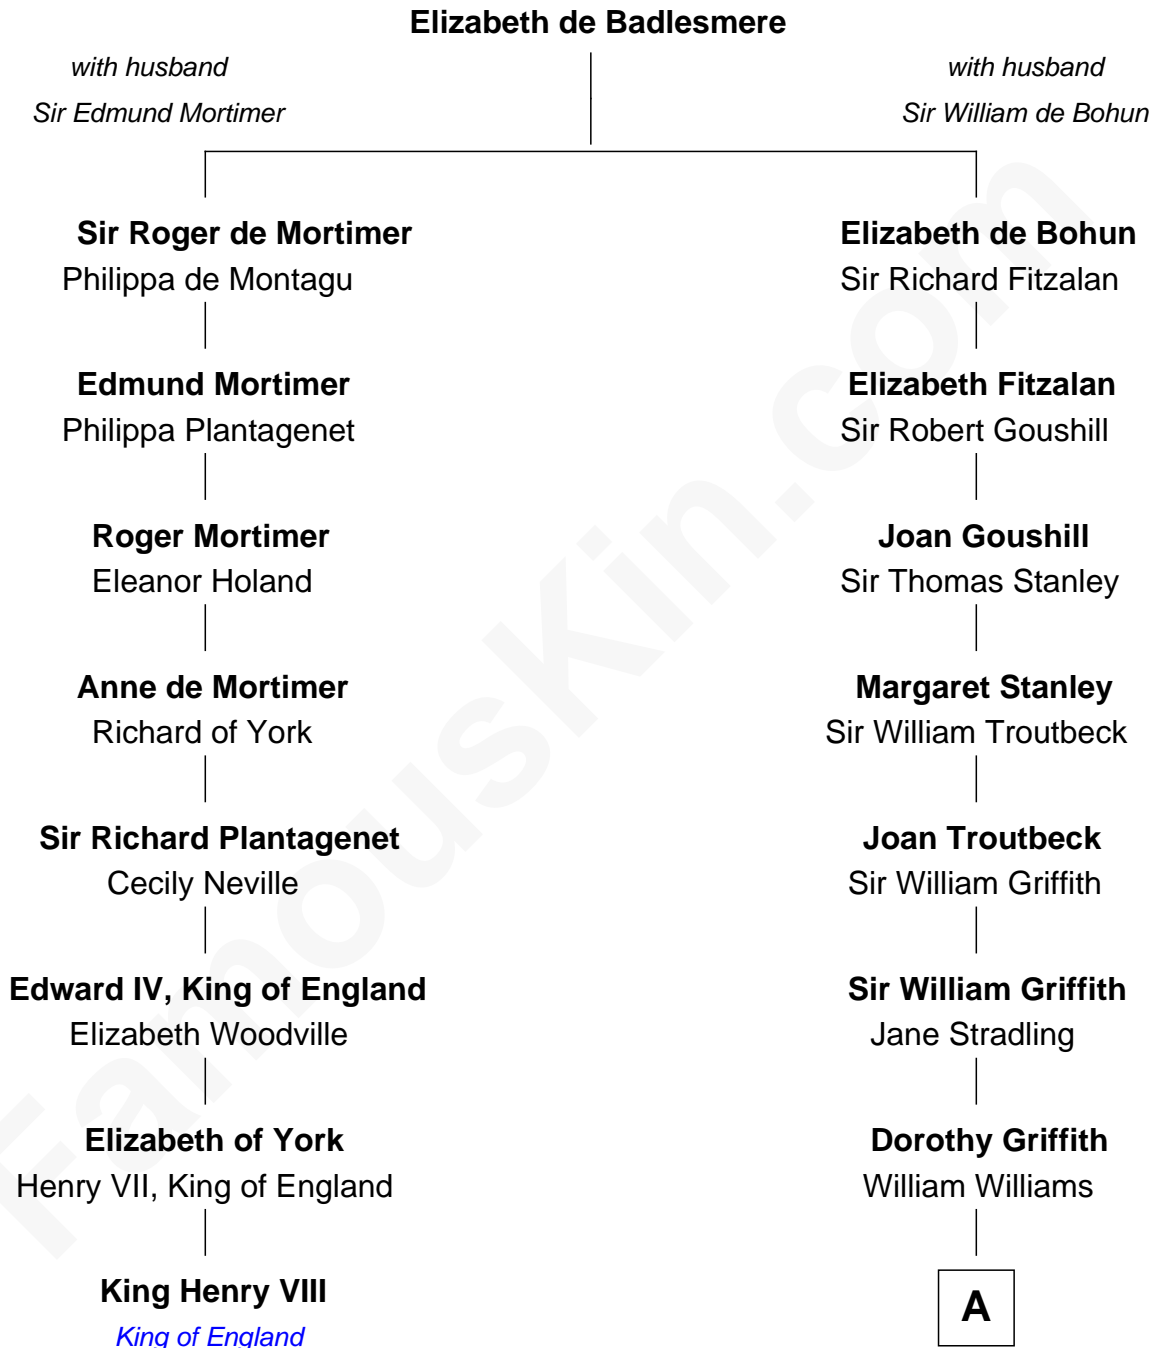

**FamousKin.com**  
**Relationship Chart of**  
**King Henry VIII**  
*King of England*

7th cousin 8 times removed of

**John Quincy Adams**  
*6th U.S. President*

**A**

**Jane Williams**

William Coytmore

**Rowland Coytmore**