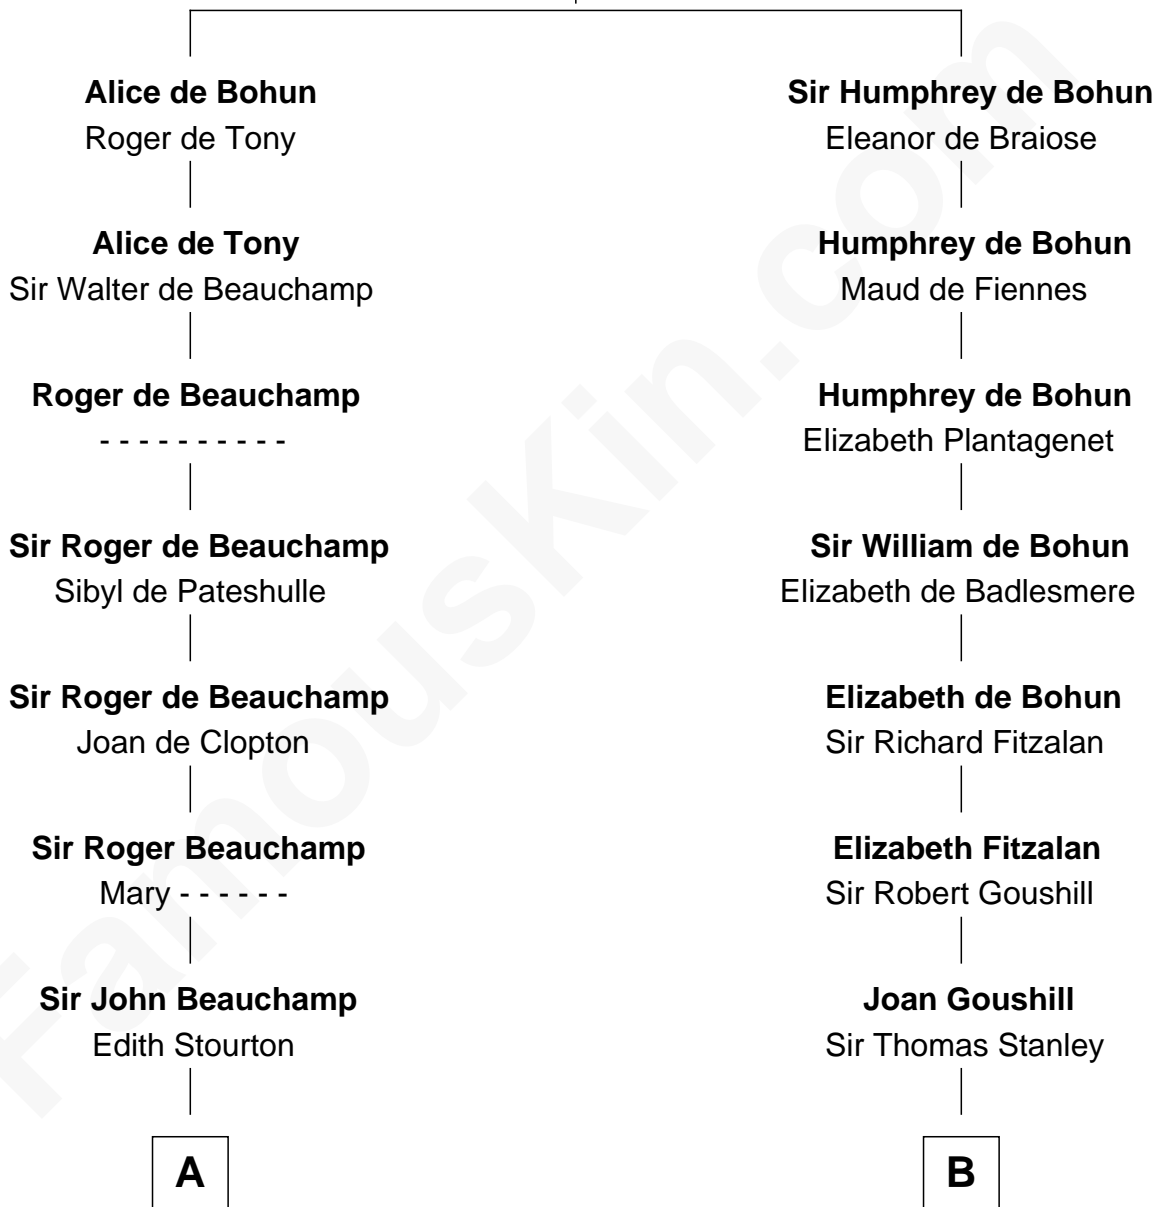

FamousKin.com
Relationship Chart of
King Henry VIII
King of England

10th cousin 8 times removed of

Abigail (Smith) Adams
First Lady of President John Adams

Sir Humphrey de Bohun
 Maud of Eu

C

Elizabeth Quincy
Rev. William Smith

Abigail (Smith) Adams
First Lady of John Adams

FamousKin.com