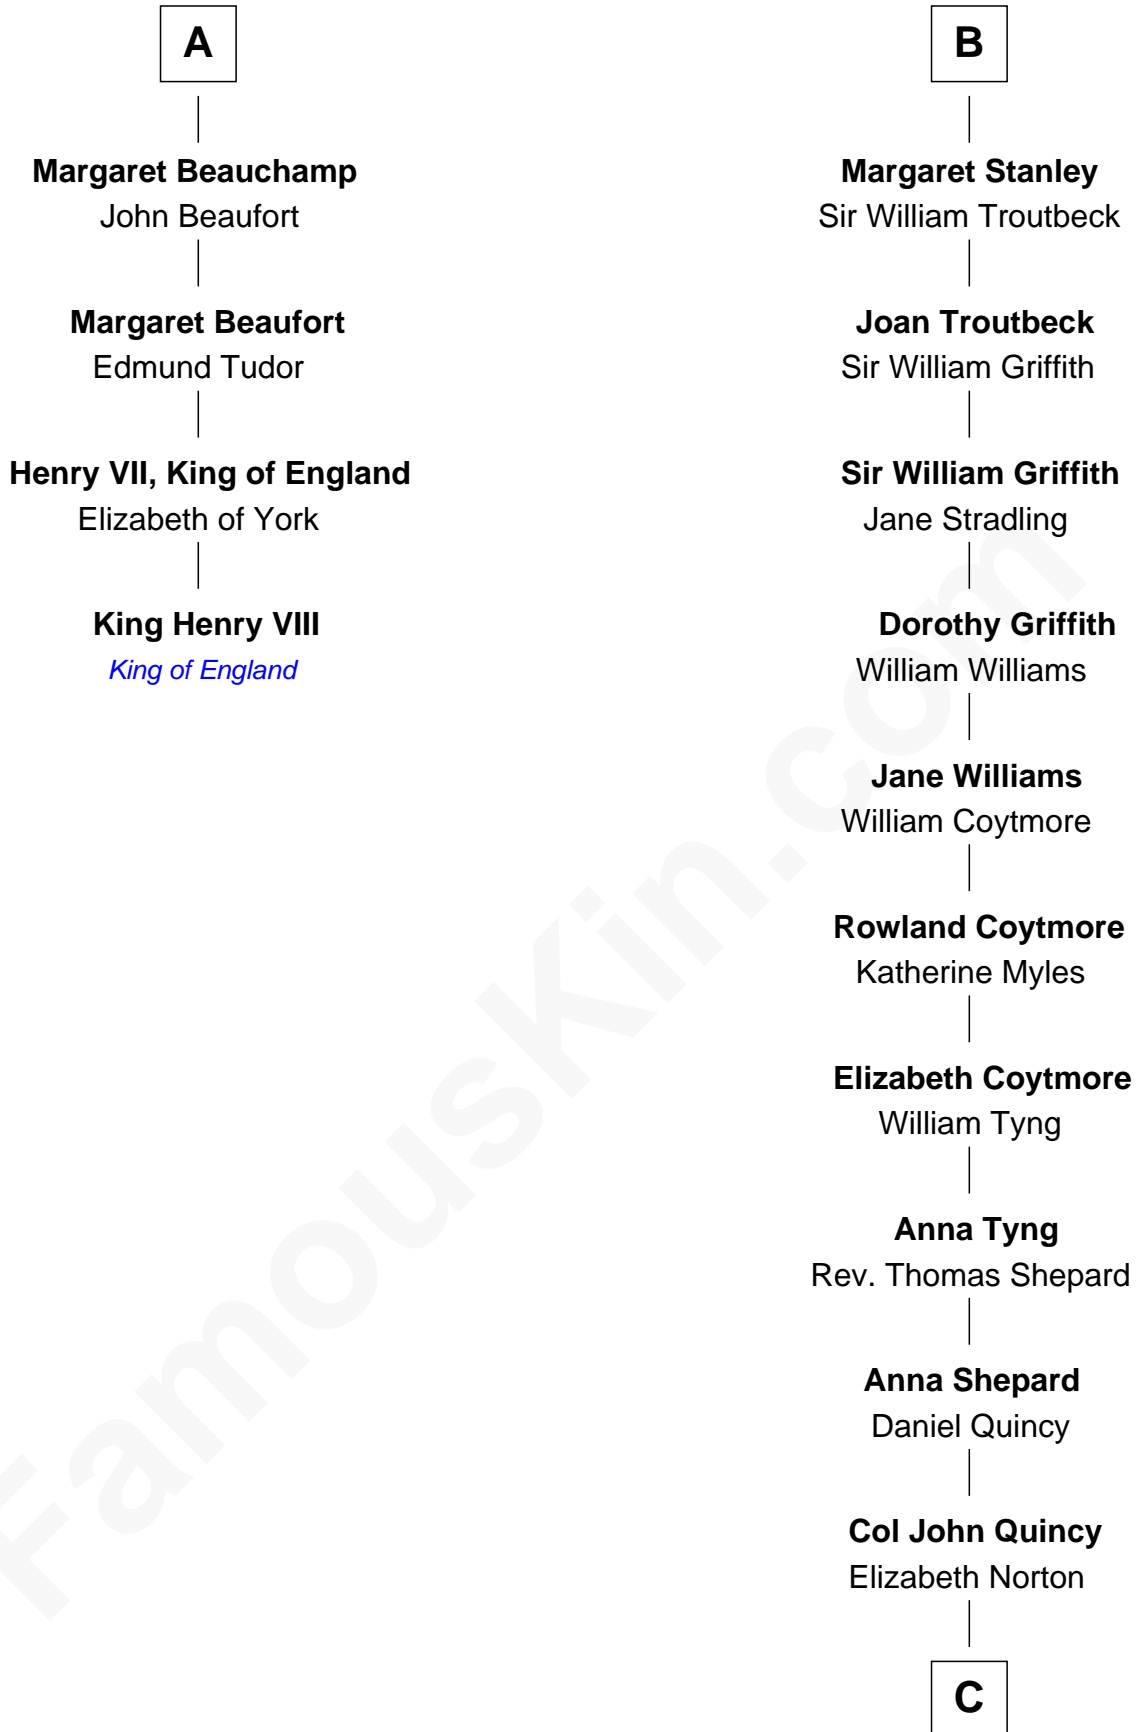

FamousKin.com
Relationship Chart of
King Henry VIII
King of England

10th cousin 8 times removed of

Abigail (Smith) Adams
First Lady of President John Adams

Sir Humphrey de Bohun
 Maud of Eu

C

Elizabeth Quincy
Rev. William Smith

Abigail (Smith) Adams
First Lady of John Adams

FamousKin.com