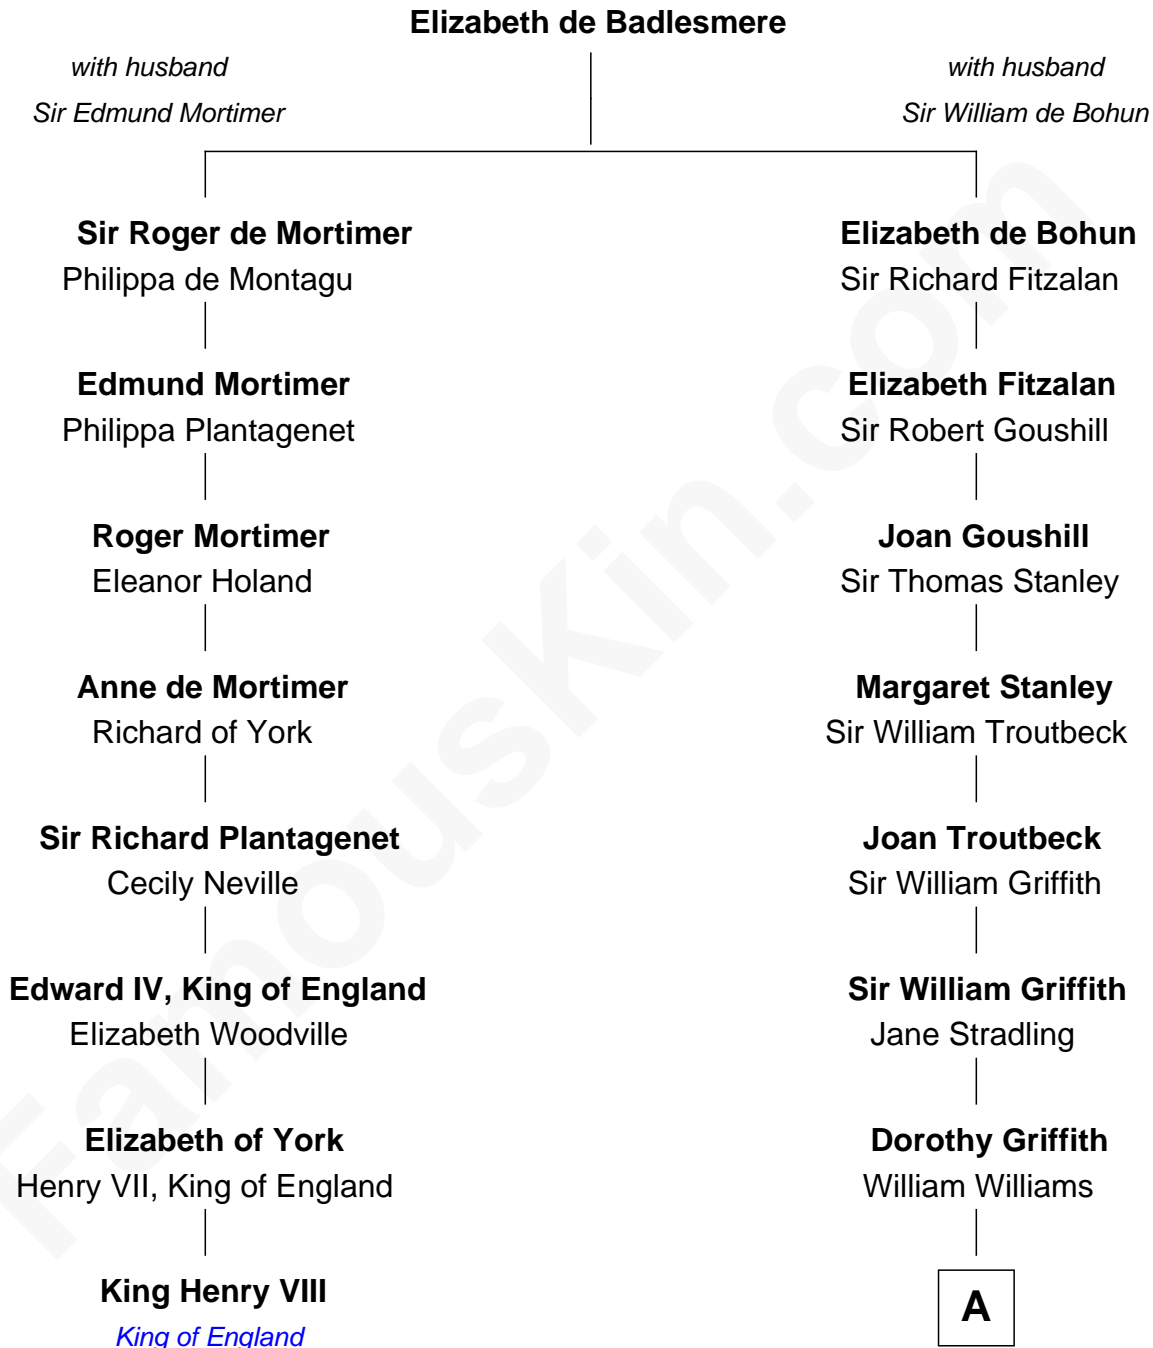

## Relationship Chart of

### King Henry VIII

*King of England*

7th cousin 7 times removed of

**Abigail (Smith) Adams**

*First Lady of President John Adams*

**A**

**Jane Williams**

William Coytmore