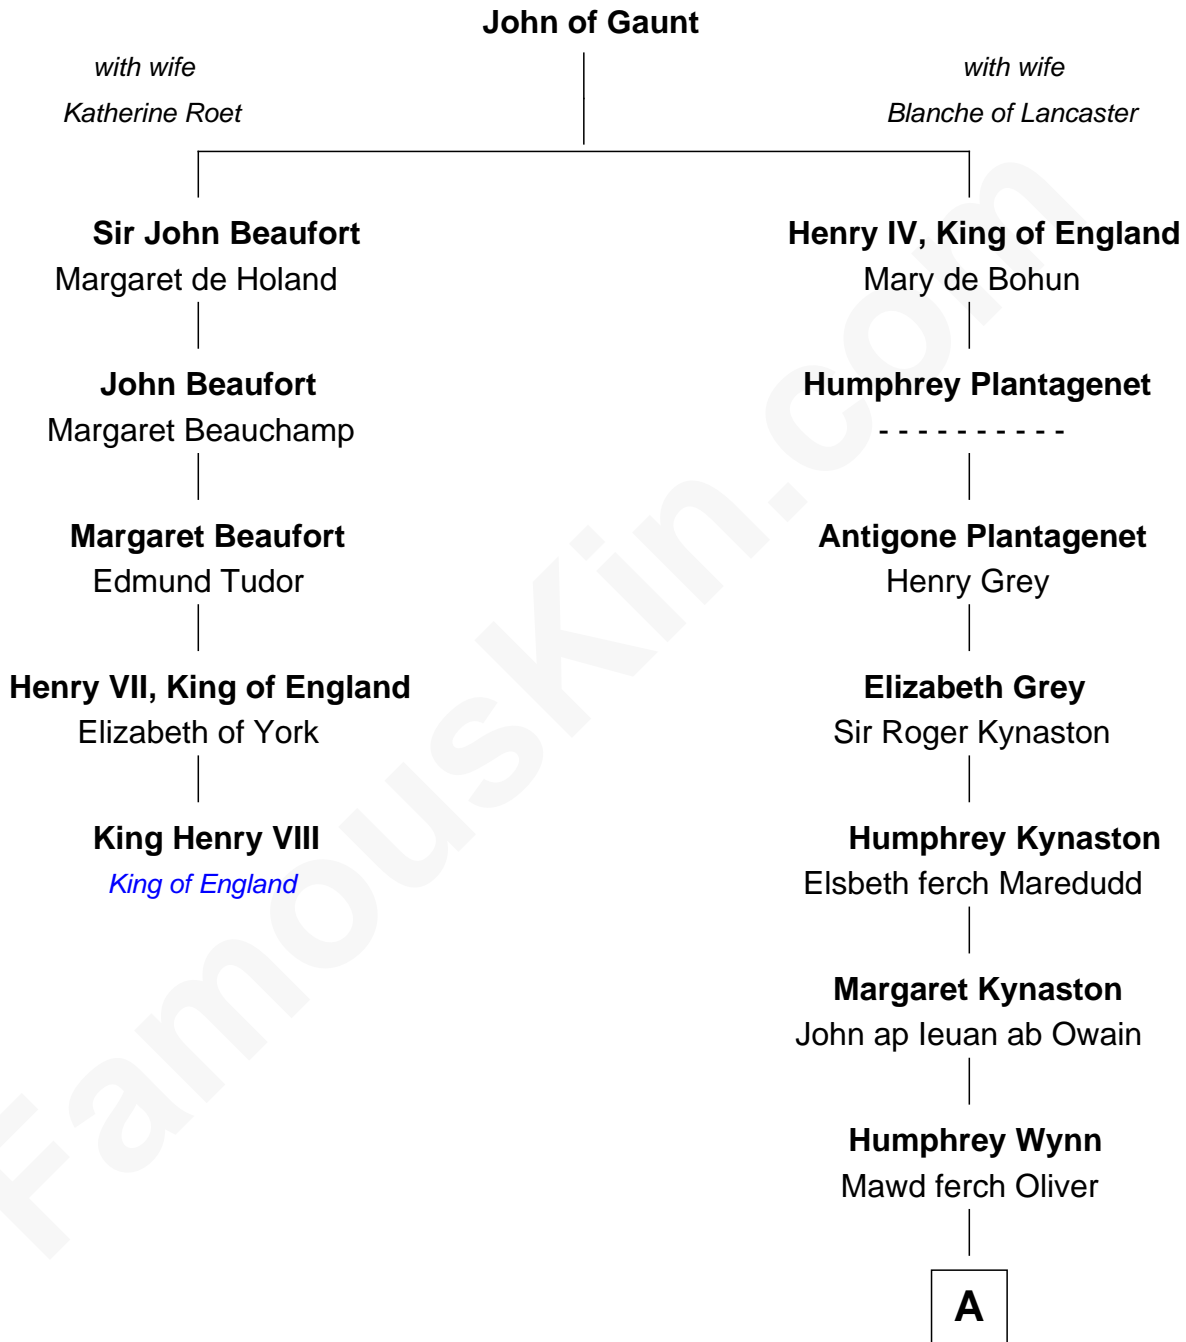

FamousKin.com
Relationship Chart of
King Henry VIII
King of England

4th cousin 13 times removed of
Orson Welles
Radio, Stage, and Movie Actor

A

Catrin Wynn

John Lloyd

Charles Lloyd

Elizabeth Stanley

Thomas Lloyd

Mary Jones

Deborah Lloyd

Mordecai Moore

Deborah Moore

Richard Hill

Rachel Hill

Richard Wells

William Hill Wells

Elizabeth Dagworthy

Henry Hill Welles

Mary Putnam

Richard Jones Welles

Mary Blanche Head

Richard Head Welles

Beatrice Ives

Orson Welles