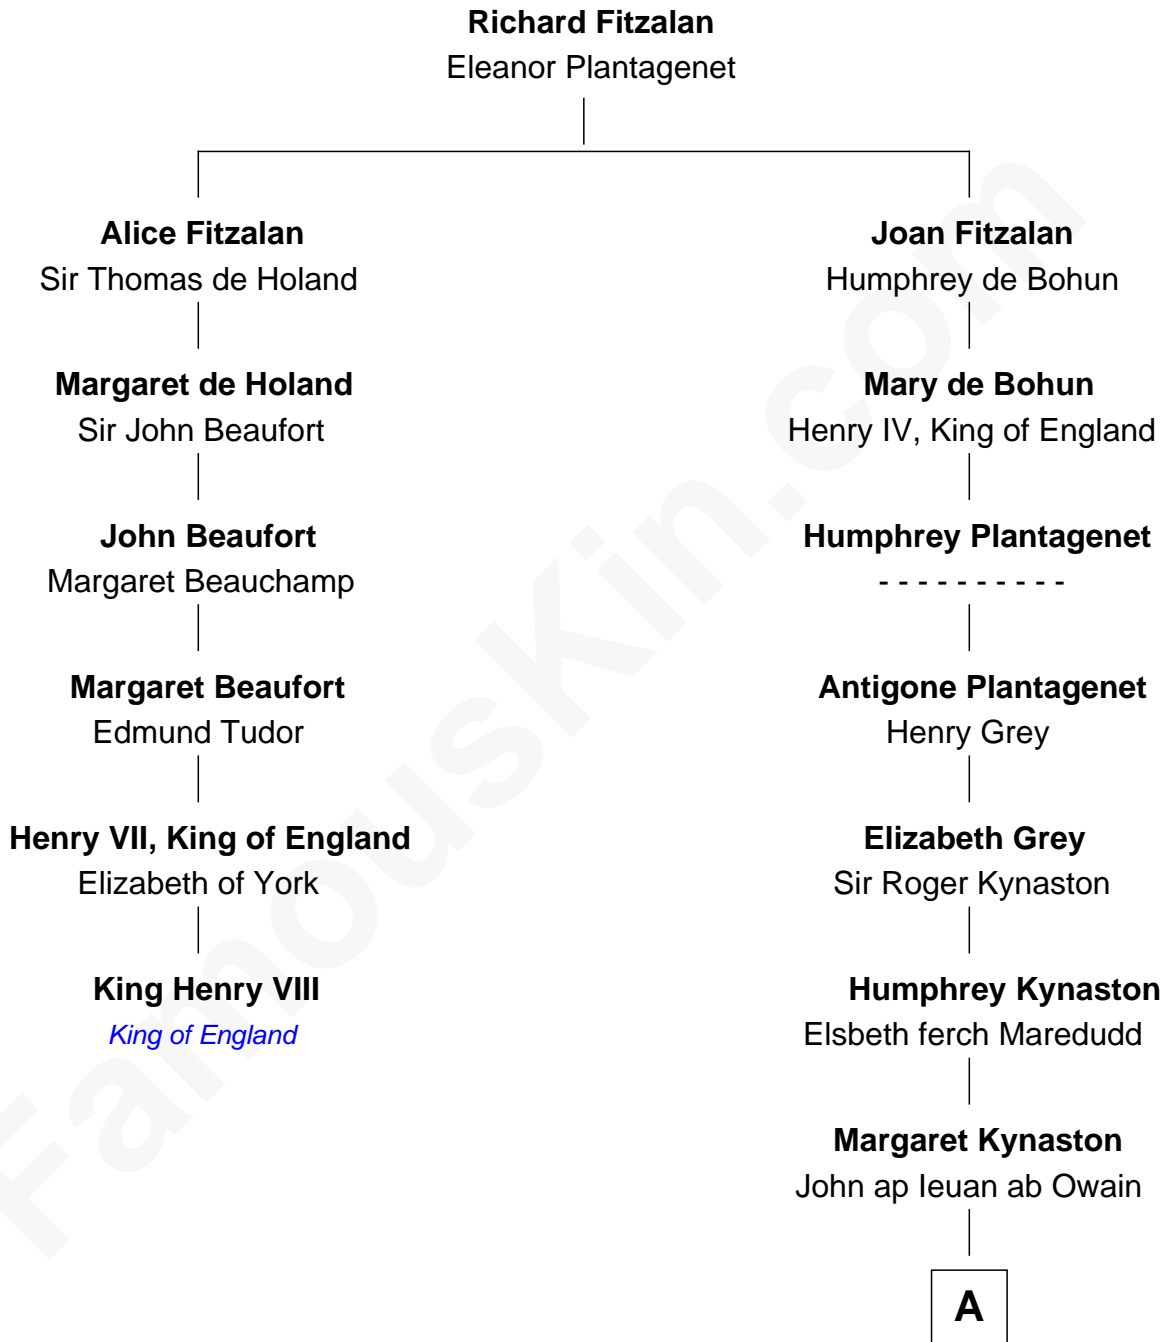

FamousKin.com

Relationship Chart of

King Henry VIII

King of England

5th cousin 13 times removed of

Orson Welles
Radio, Stage, and Movie Actor

A

Humphrey Wynn
Mawd ferch Oliver

Catrin Wynn
John Lloyd

Charles Lloyd
Elizabeth Stanley

Thomas Lloyd
Mary Jones

Deborah Lloyd
Mordecai Moore

Deborah Moore
Richard Hill

Rachel Hill
Richard Wells

William Hill Wells
Elizabeth Dagworthy

Henry Hill Welles
Mary Putnam