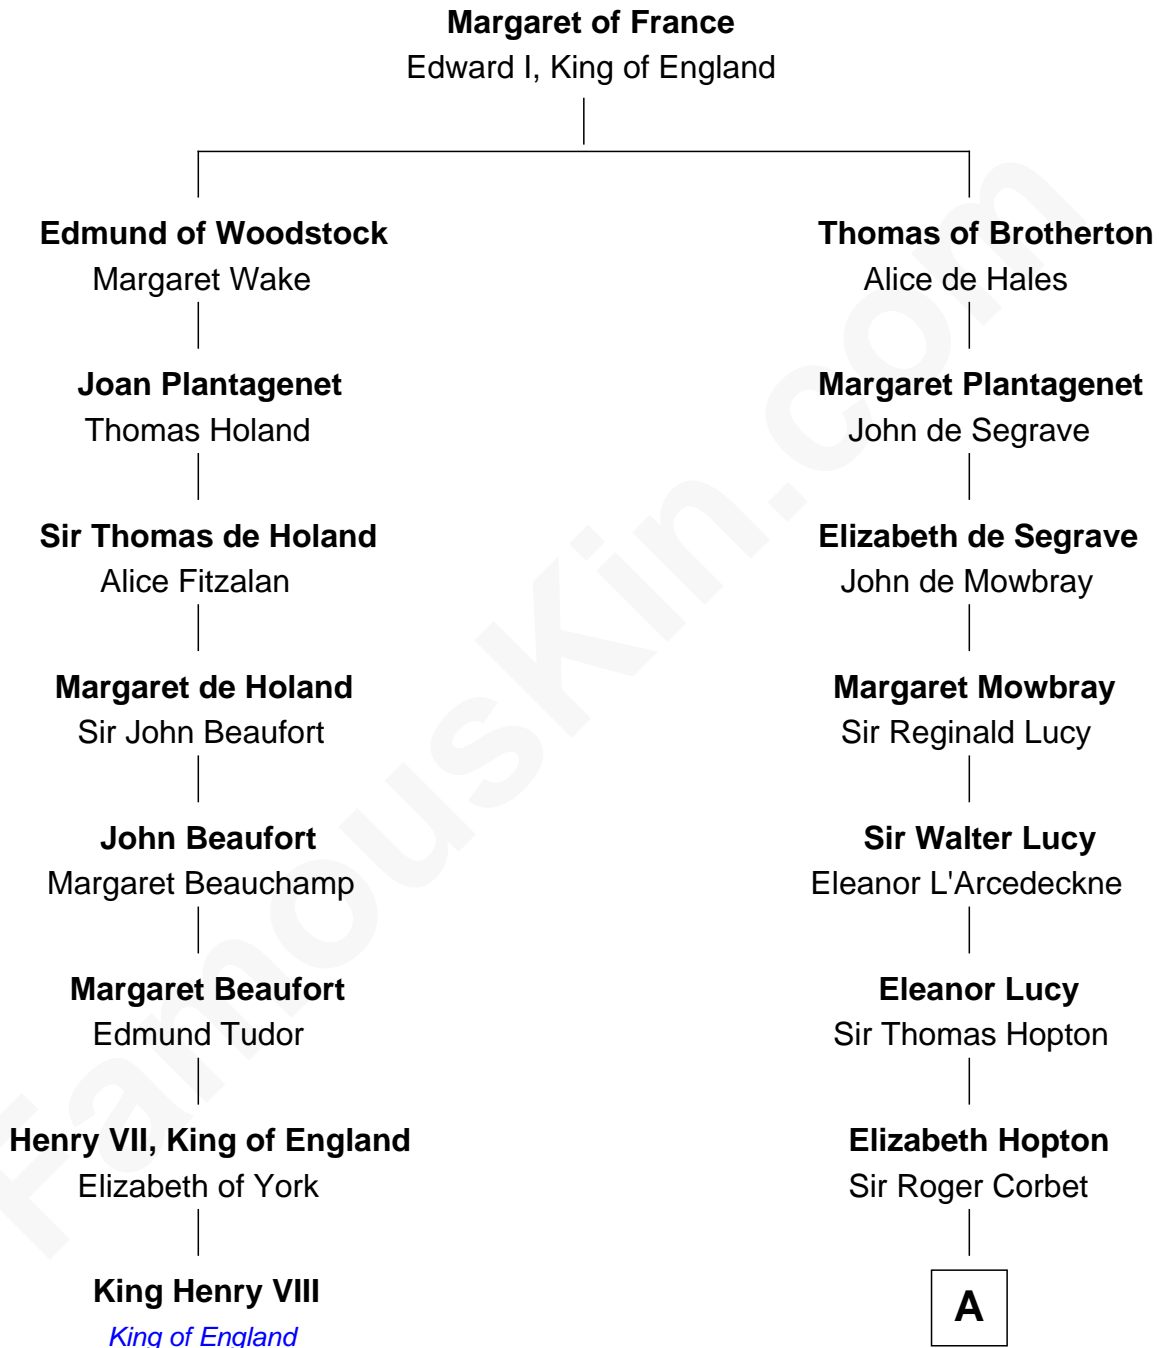

FamousKin.com
Relationship Chart of
King Henry VIII
King of England

7th cousin 14 times removed of
Orson Welles
Radio, Stage, and Movie Actor

A

Sir Richard Corbet
Elizabeth Devereux

Elizabeth Corbet
Thomas Trentham

Katherine Trentham
Thomas Hackluyt

Mary Hackluyt
Edmund Walter

Mary Walter
Sir Edward Littleton

Mary Littleton
Gilbert Jones

Probable

Mary Jones
Thomas Lloyd

Deborah Lloyd
Mordecai Moore

Deborah Moore
Richard Hill