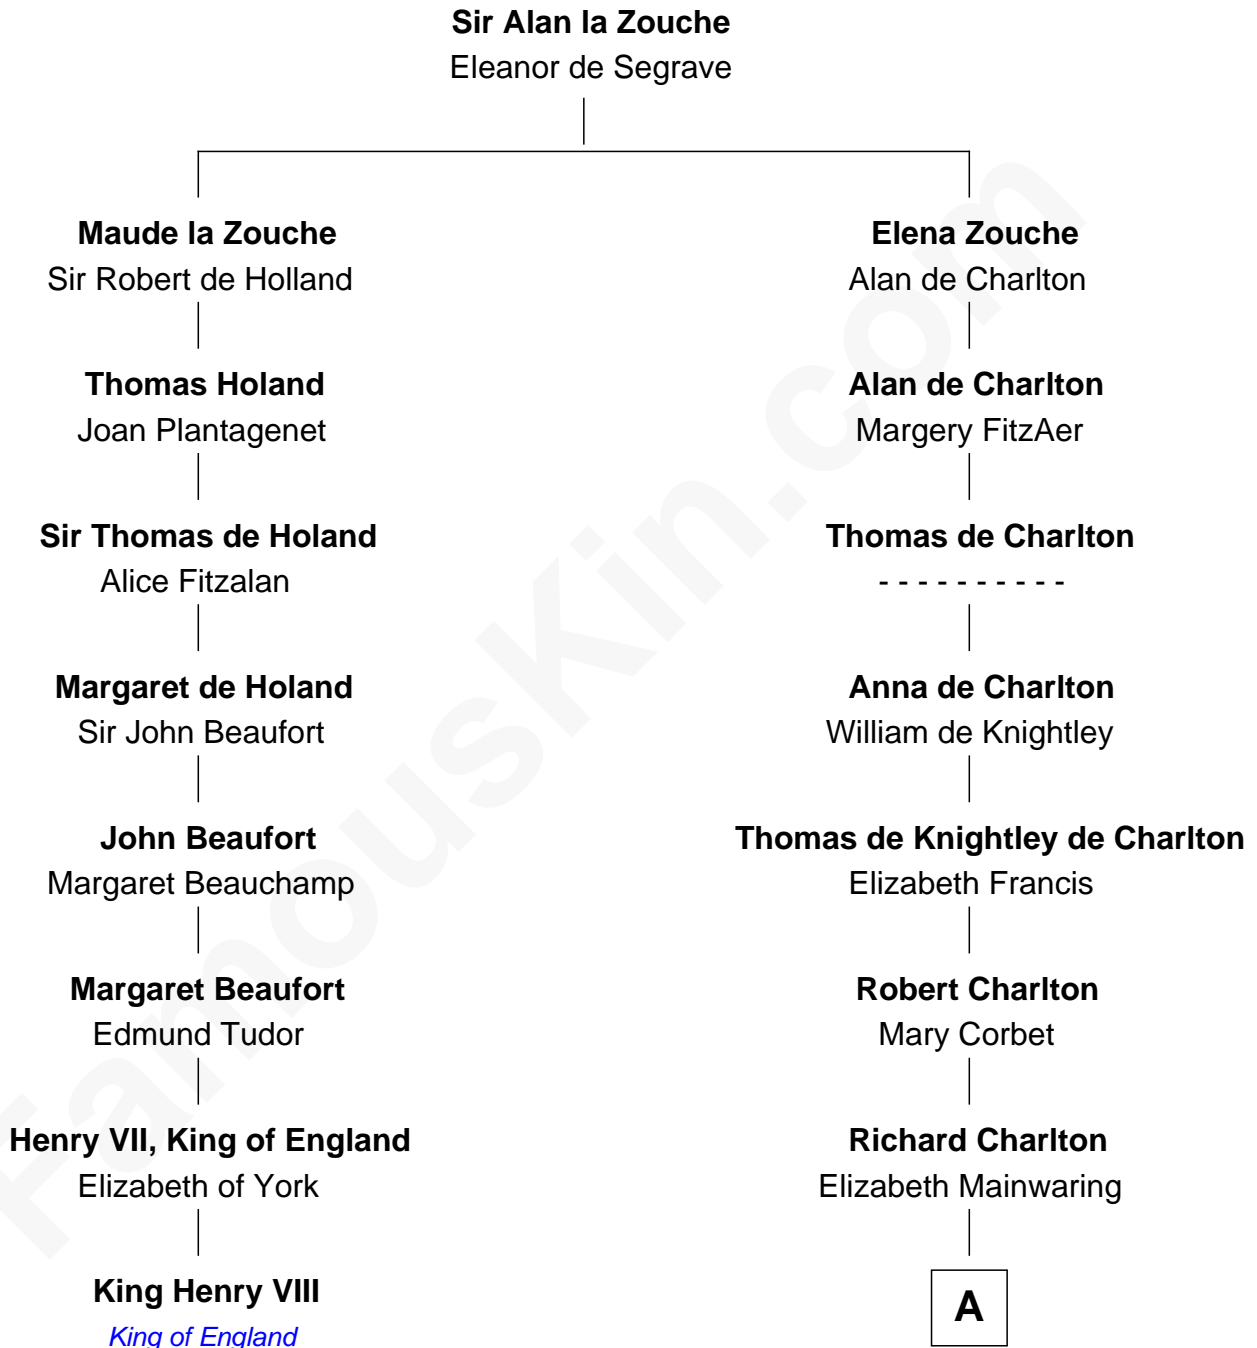

FamousKin.com

Relationship Chart of

King Henry VIII

King of England

7th cousin 8 times removed of

John Hancock
Signer of the Declaration of Independence

A

Anne Charlton

Lucian - - - - -

Mary Bulkeley

Rev. Thomas Clarke

Elizabeth Clarke

John Hancock

Rev. John Hancock

Mary Hawke

John Hancock