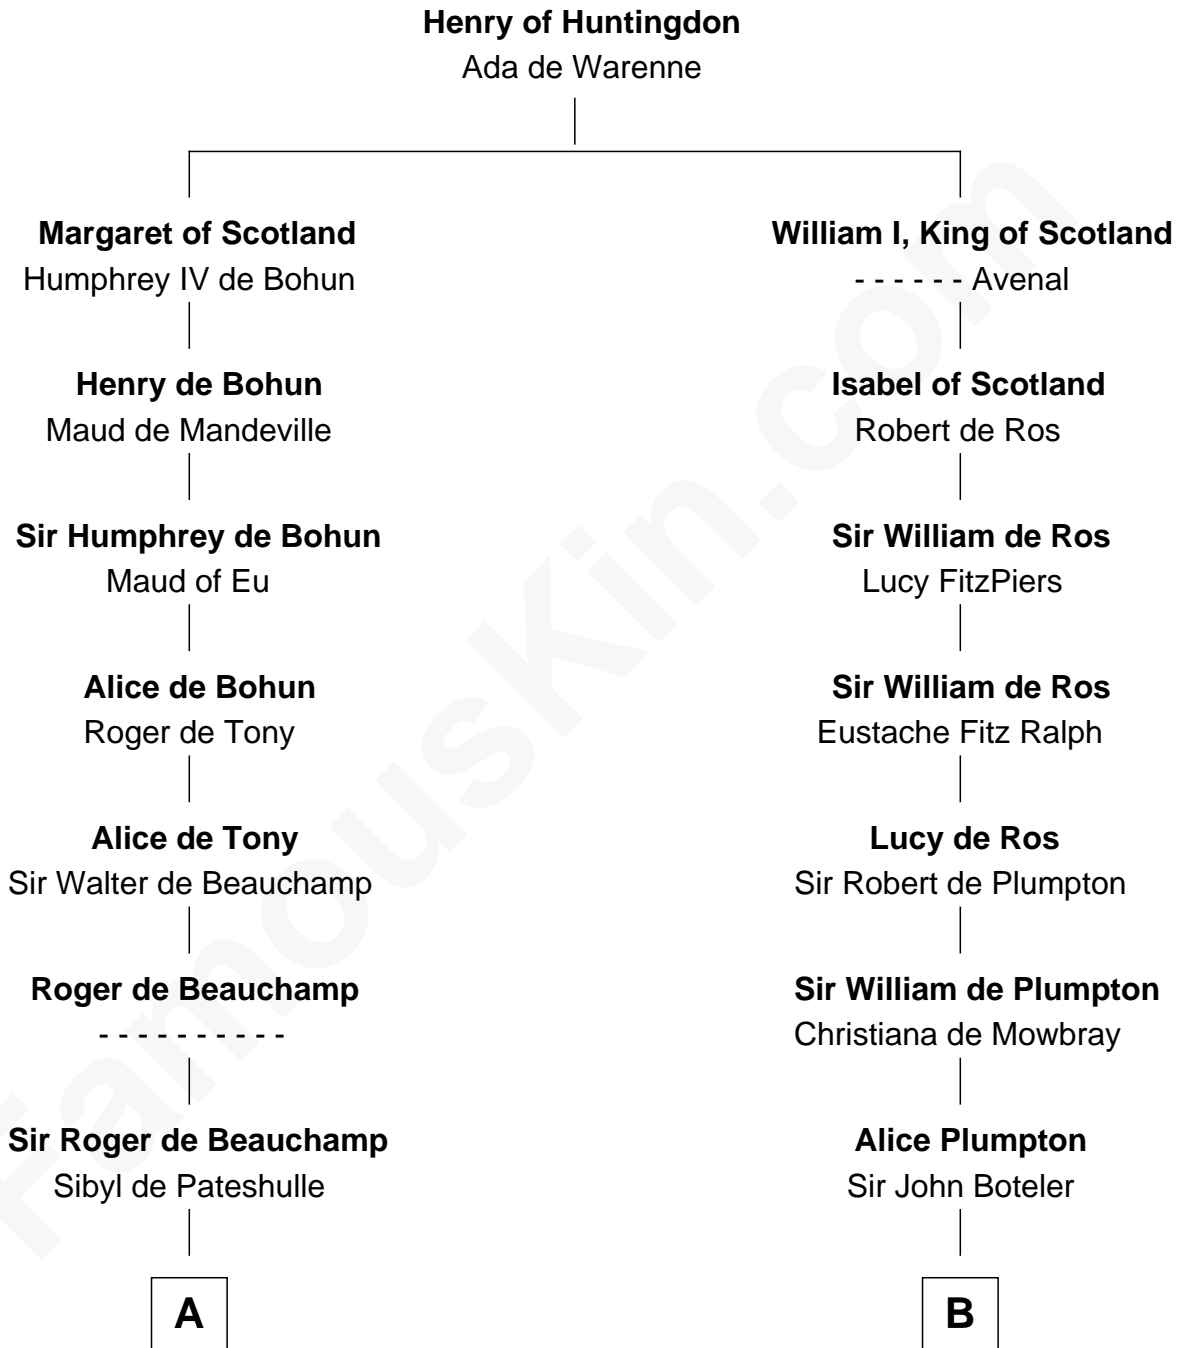

FamousKin.com
Relationship Chart of
King Henry VIII
King of England

13th cousin 6 times removed of

John Hancock
Signer of the Declaration of Independence

C

—
Elizabeth Clarke

John Hancock

—
Rev. John Hancock

Mary Hawke

—
John Hancock

Signer of Declaration of Independence

FamousKin.com