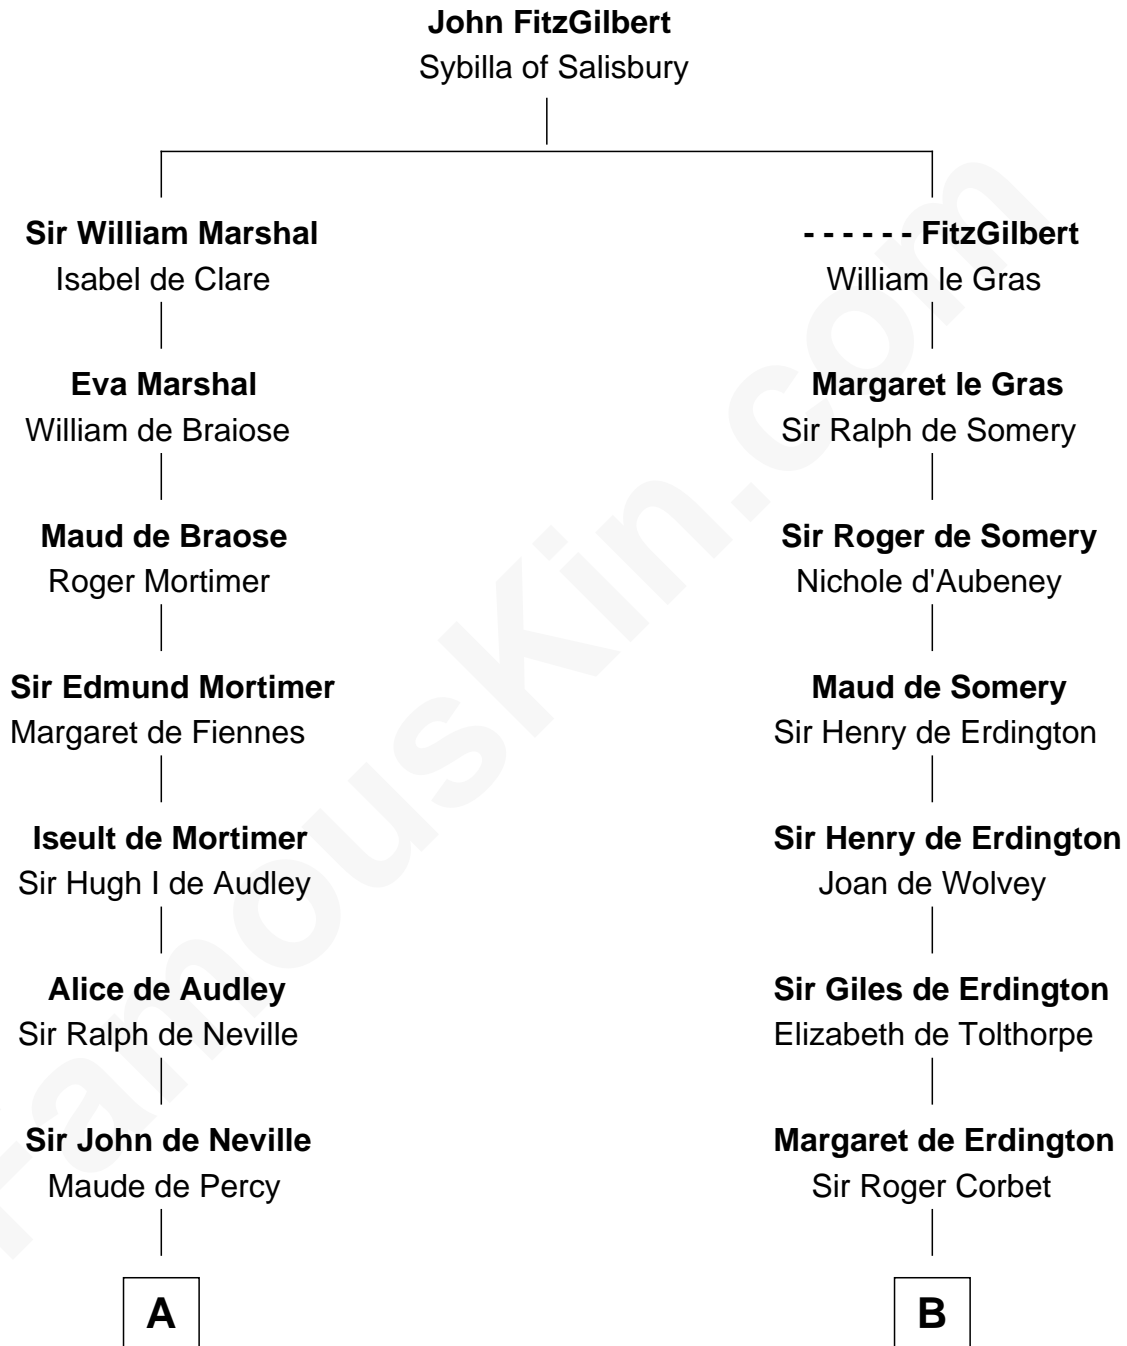

FamousKin.com

Relationship Chart of

King Henry VIII

King of England

11th cousin 7 times removed of

John Hancock
Signer of the Declaration of Independence

C

Rev. John Hancock

Mary Hawke

John Hancock

Signer of Declaration of Independence

FamousKin.com