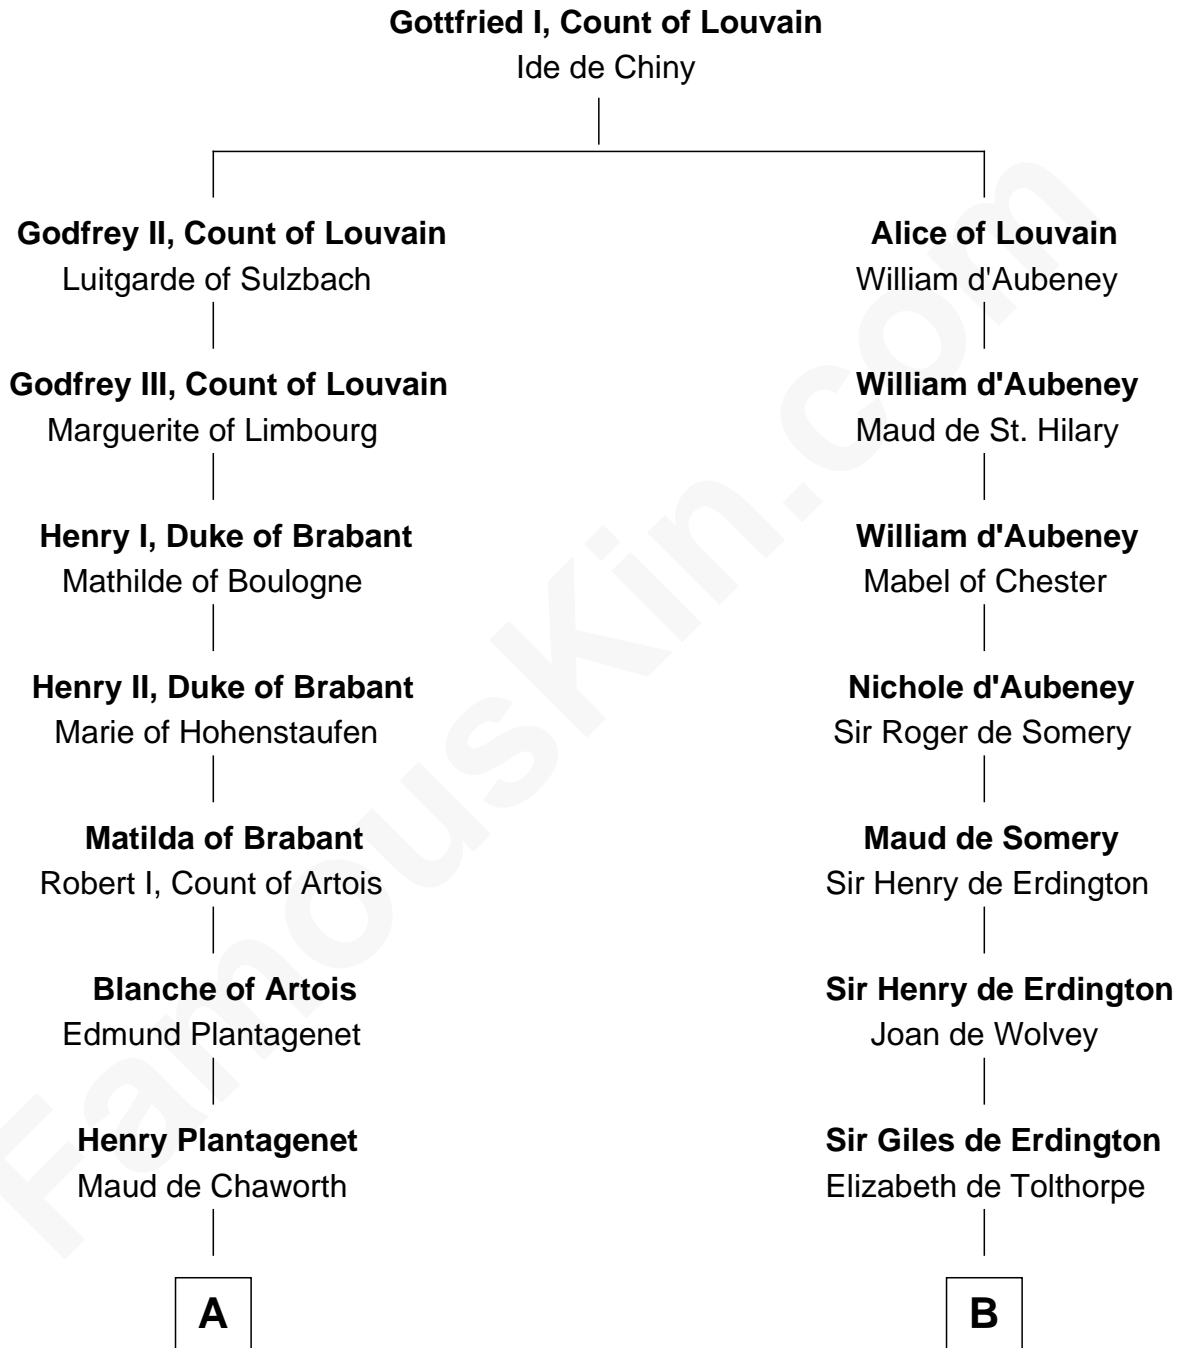

FamousKin.com
Relationship Chart of
King Henry VIII
King of England

13th cousin 6 times removed of
John Hancock
Signer of the Declaration of Independence

C

—
Elizabeth Clarke

John Hancock
—

Rev. John Hancock

Mary Hawke
—

John Hancock

Signer of Declaration of Independence

FamousKin.com