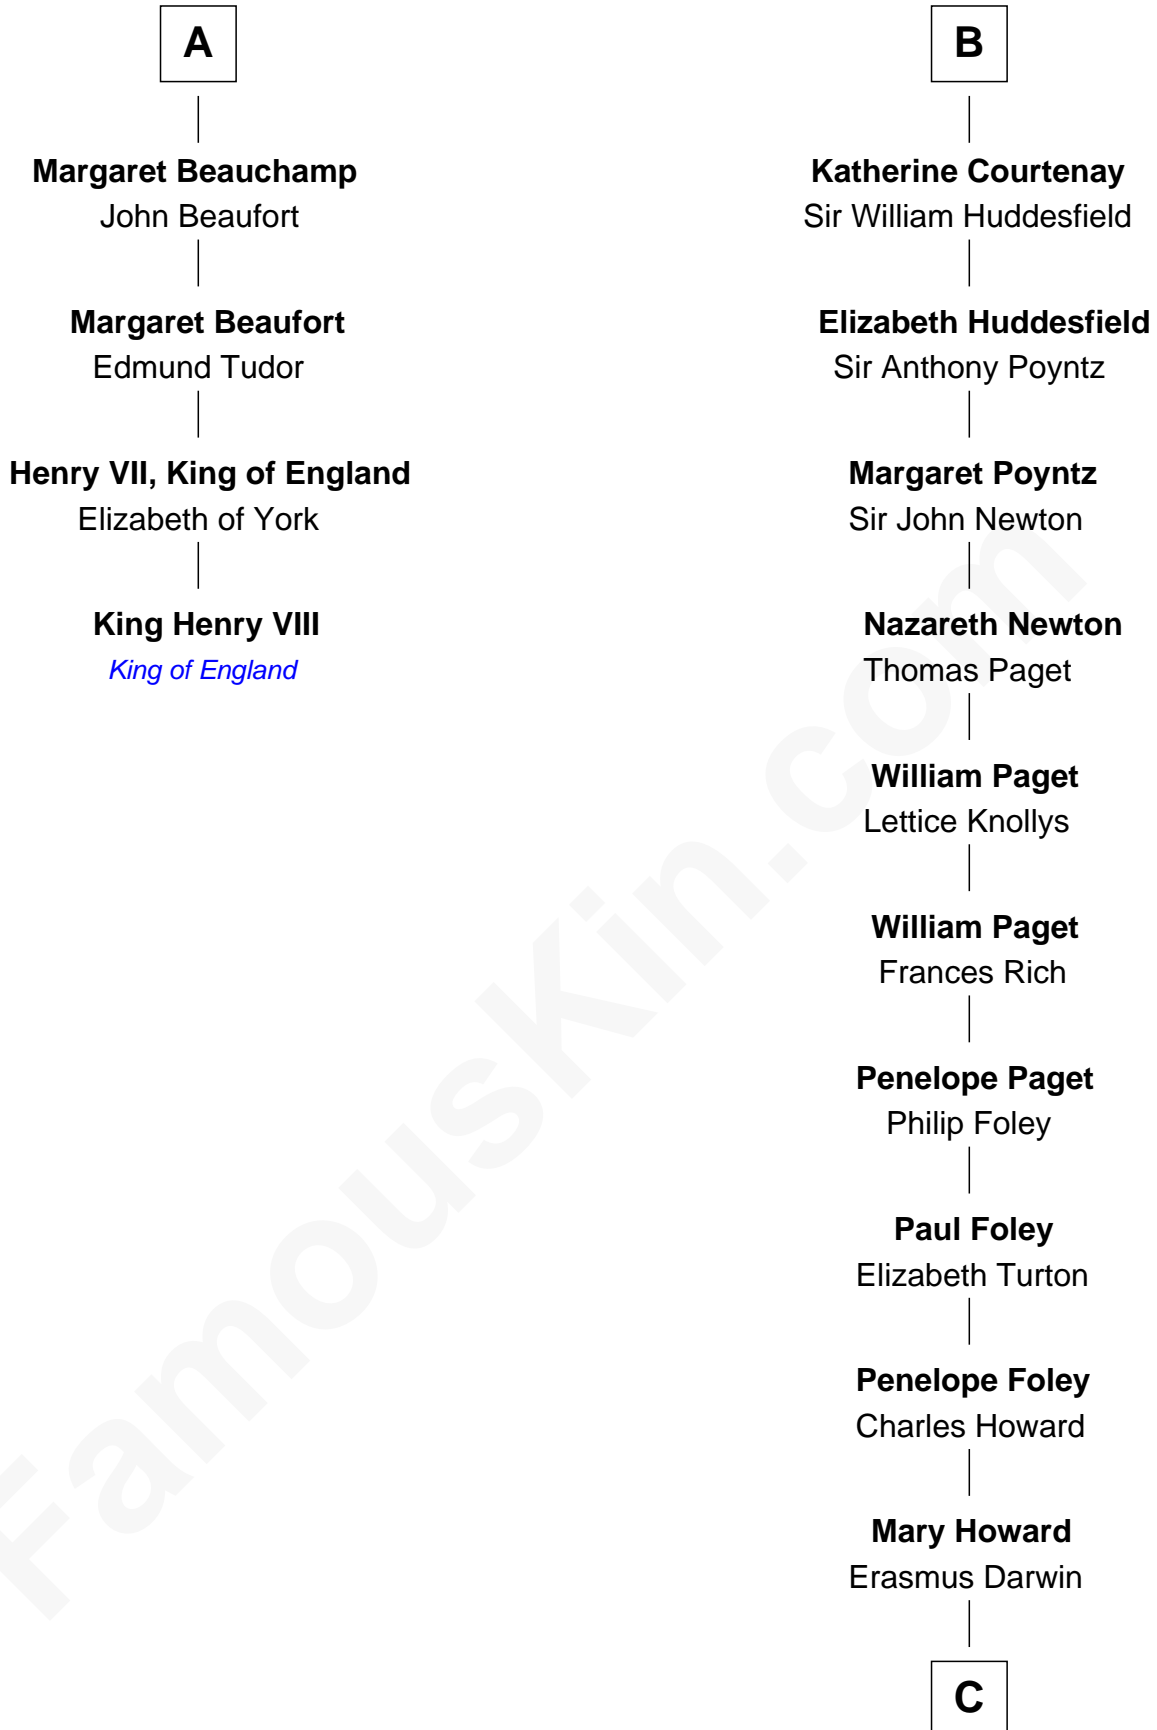

**FamousKin.com**  
**Relationship Chart of**  
**King Henry VIII**  
*King of England*

10th cousin 8 times removed of

**Charles Darwin**  
*Theory of Evolution*

**Sir Humphrey de Bohun**  
 Maud of Eu

**C**

Dr. Robert Waring Darwin

Susanna Wedgwood

**Charles Darwin**

*Theory of Evolution*

FamousKin.com