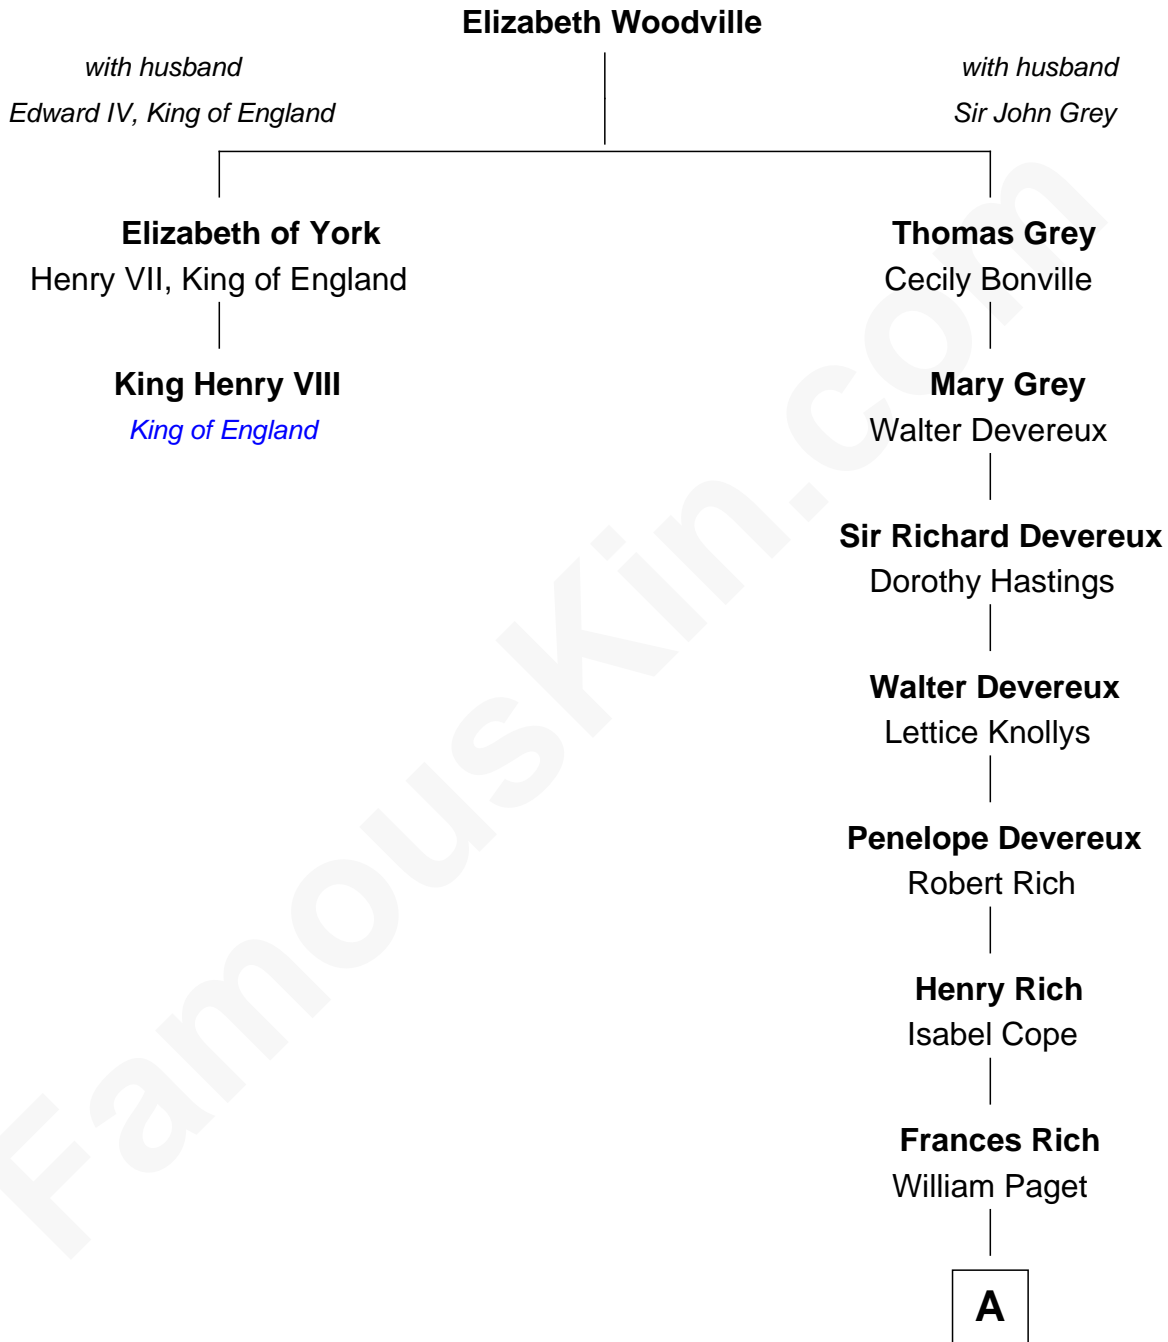

FamousKin.com Relationship Chart of

King Henry VIII

King of England

1st cousin 11 times removed of

Charles Darwin

Theory of Evolution

A

Penelope Paget

Philip Foley

Paul Foley

Elizabeth Turton

Penelope Foley

Charles Howard

Mary Howard

Erasmus Darwin

Dr. Robert Waring Darwin

Susanna Wedgwood

Charles Darwin

Theory of Evolution

FamousKin.com