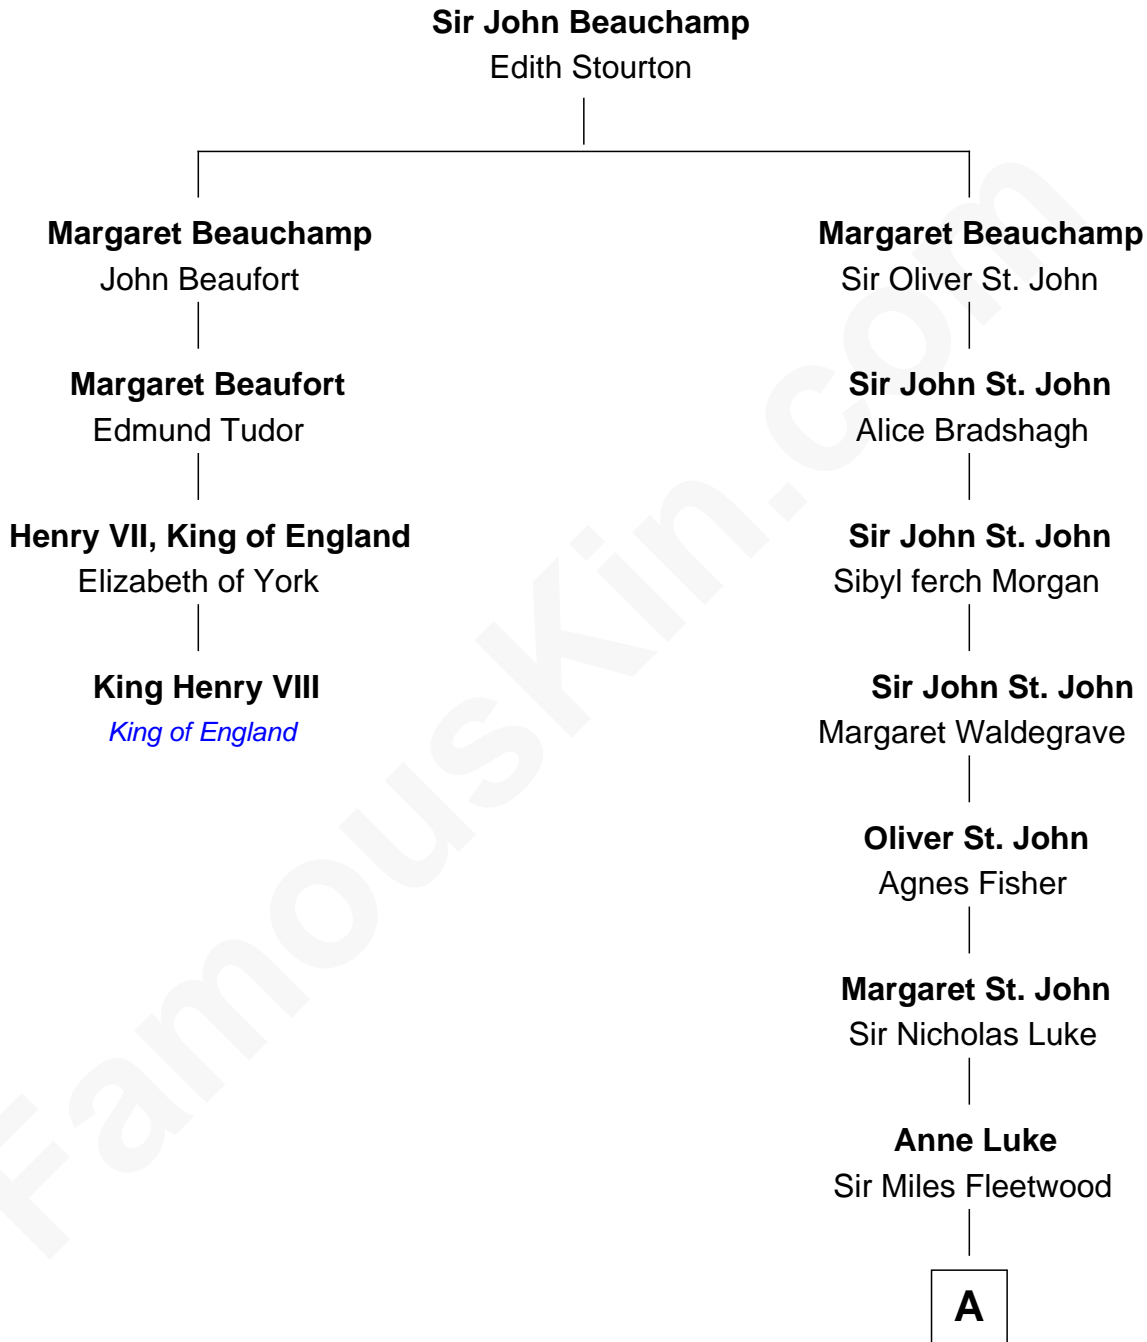

FamousKin.com
Relationship Chart of
King Henry VIII
King of England

3rd cousin 14 times removed of
Jake Gyllenhaal
Movie Actor

A

Sir George Fleetwood

Brita Gyllenstierna

Gustaf Miles Fleetwood

Märta Stake

Gustaf Adolf Fleetwood

Anna Uggla

Eleonora Margareta Fleetwood

Ulrik Gustaf Hård af Torestorp

Anna Hård af Torestorp

Leonard Gyllenhaal

Fredrik Leonard Gyllenhaal

Christina Lovisa Westling

Anders Leonard Gyllenhaal

Selma Amanda Nelson

Leonard Ephraim Gyllenhaal

Philo Pendleton

Hugh Anders Gyllenhaal

Virginia Lowrie Childs

Stephen Roark Gyllenhaal

Naomi Achs

Jake Gyllenhaal