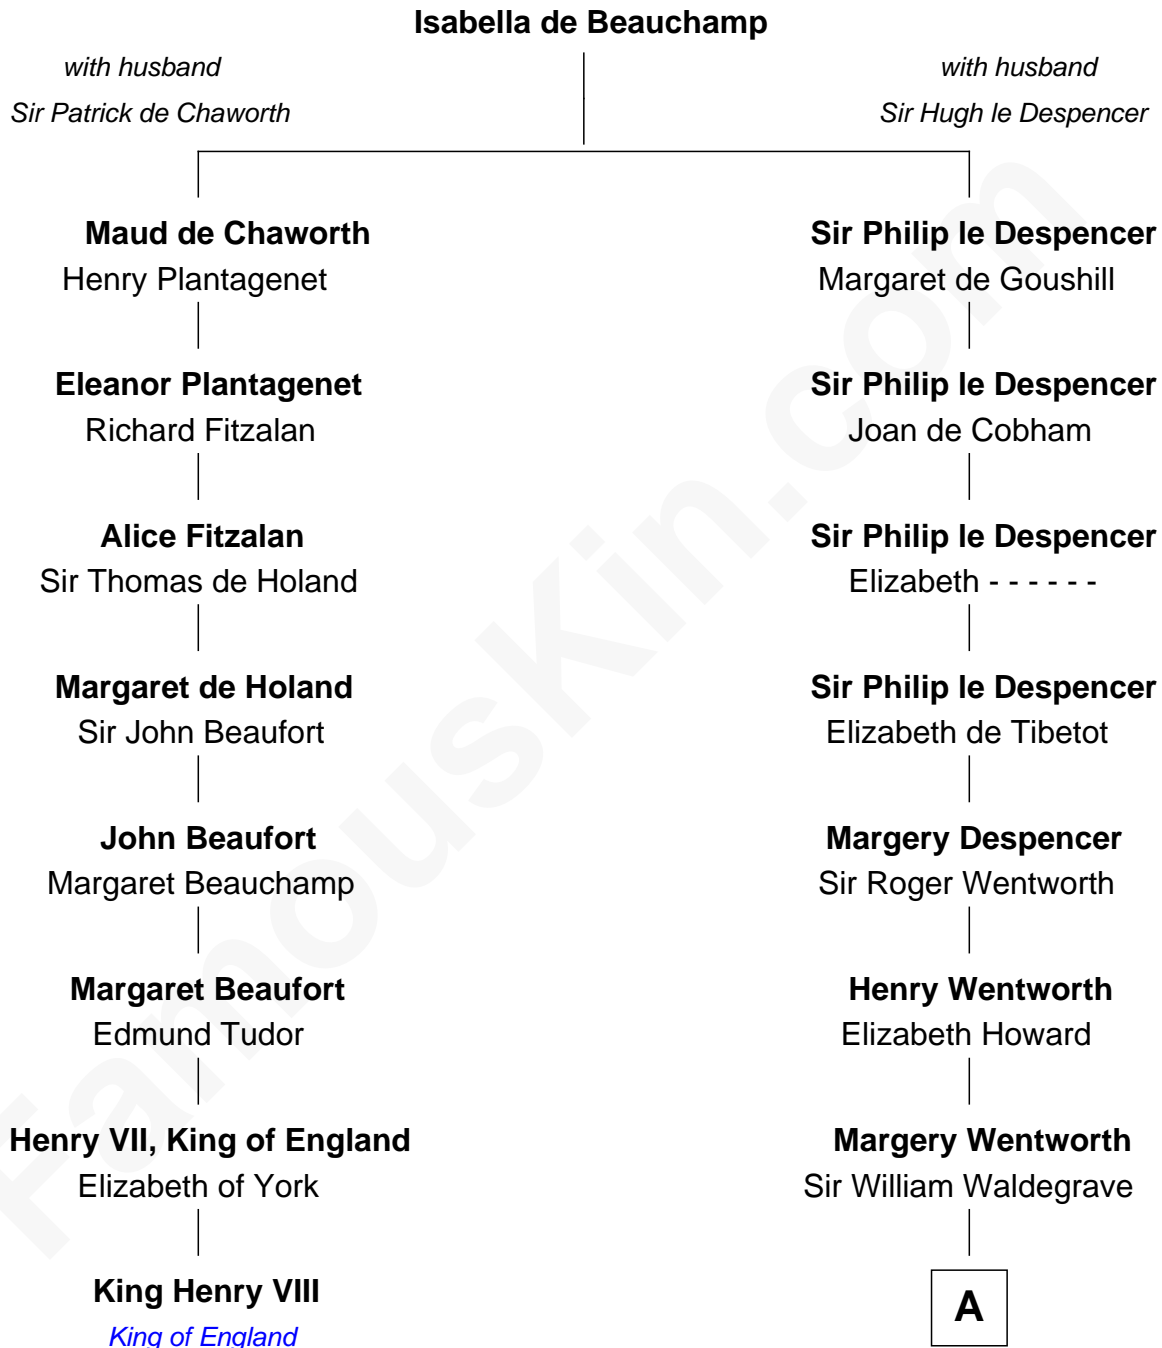

FamousKin.com
Relationship Chart of
King Henry VIII
King of England

7th cousin 14 times removed of
Maggie Gyllenhaal
Movie Actress

A

Dorothy Waldegrave

Sir John Spring

Bridget Spring

Thomas Fleetwood

Sir William Fleetwood

Jane Clifton

Sir Miles Fleetwood

Anne Luke

Sir George Fleetwood

Brita Gyllenstierna

Gustaf Miles Fleetwood

Märta Stake

Gustaf Adolf Fleetwood