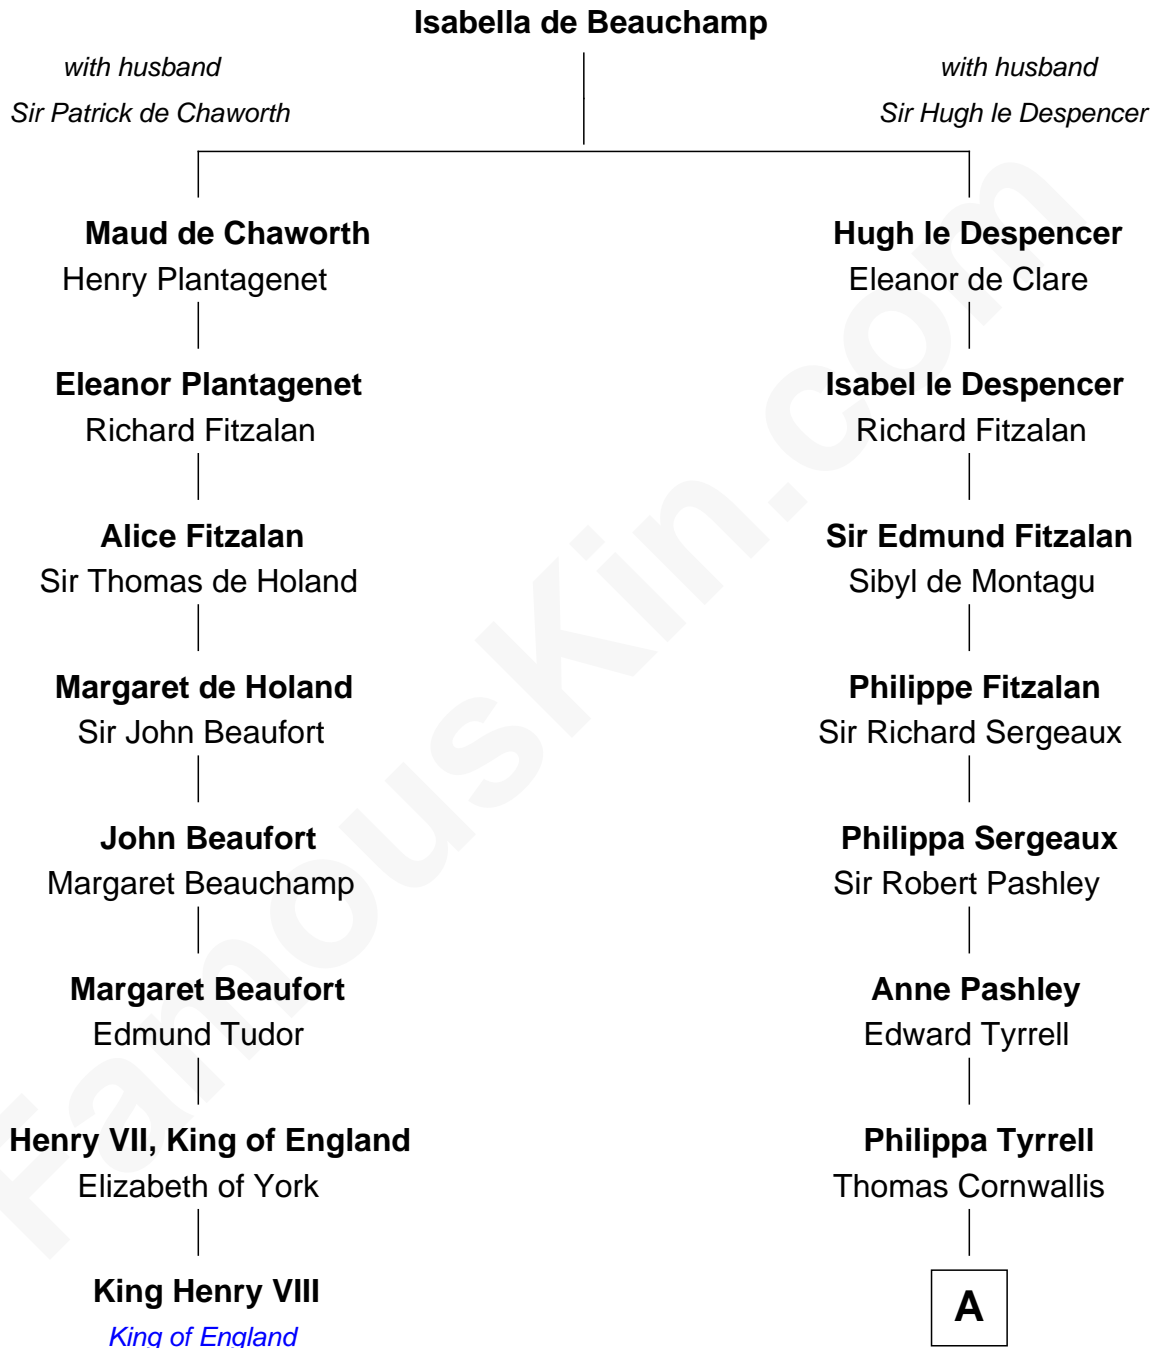

## Relationship Chart of

### King Henry VIII

*King of England*

7th cousin 12 times removed of

**General James Longstreet**  
*Confederate Army - U.S. Civil War*

**A**

**Sir William Cornwallis**

Elizabeth Stanford

**Sir John Cornwallis**

Mary Sulyard

**Elizabeth Cornwallis**

John Blennerhasset

**Elizabeth Blennerhasset**

Lionel Throckmorton

**Bassingborne Throckmorton**

Mary Hill

**John Throckmorton**