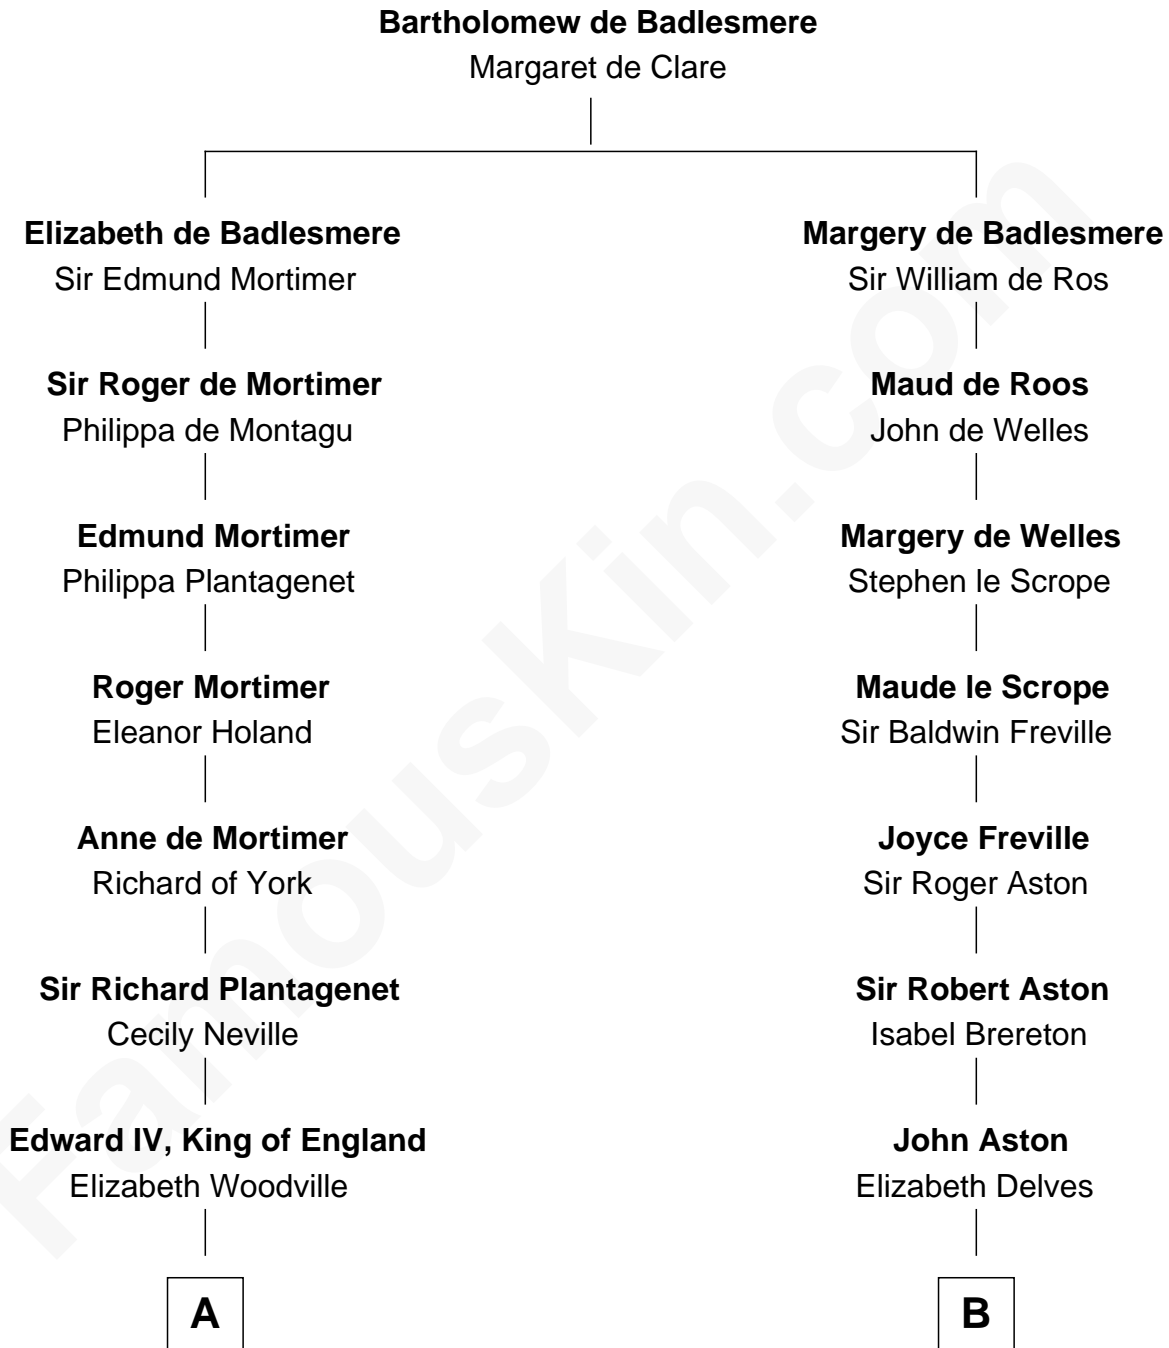

## Relationship Chart of

### King Henry VIII

*King of England*

8th cousin 11 times removed of

**General James Longstreet**  
*Confederate Army - U.S. Civil War*

**C**

—  
**Thomas Marshall Dent**

Anne Magruder

—  
**Mary Anna Dent**