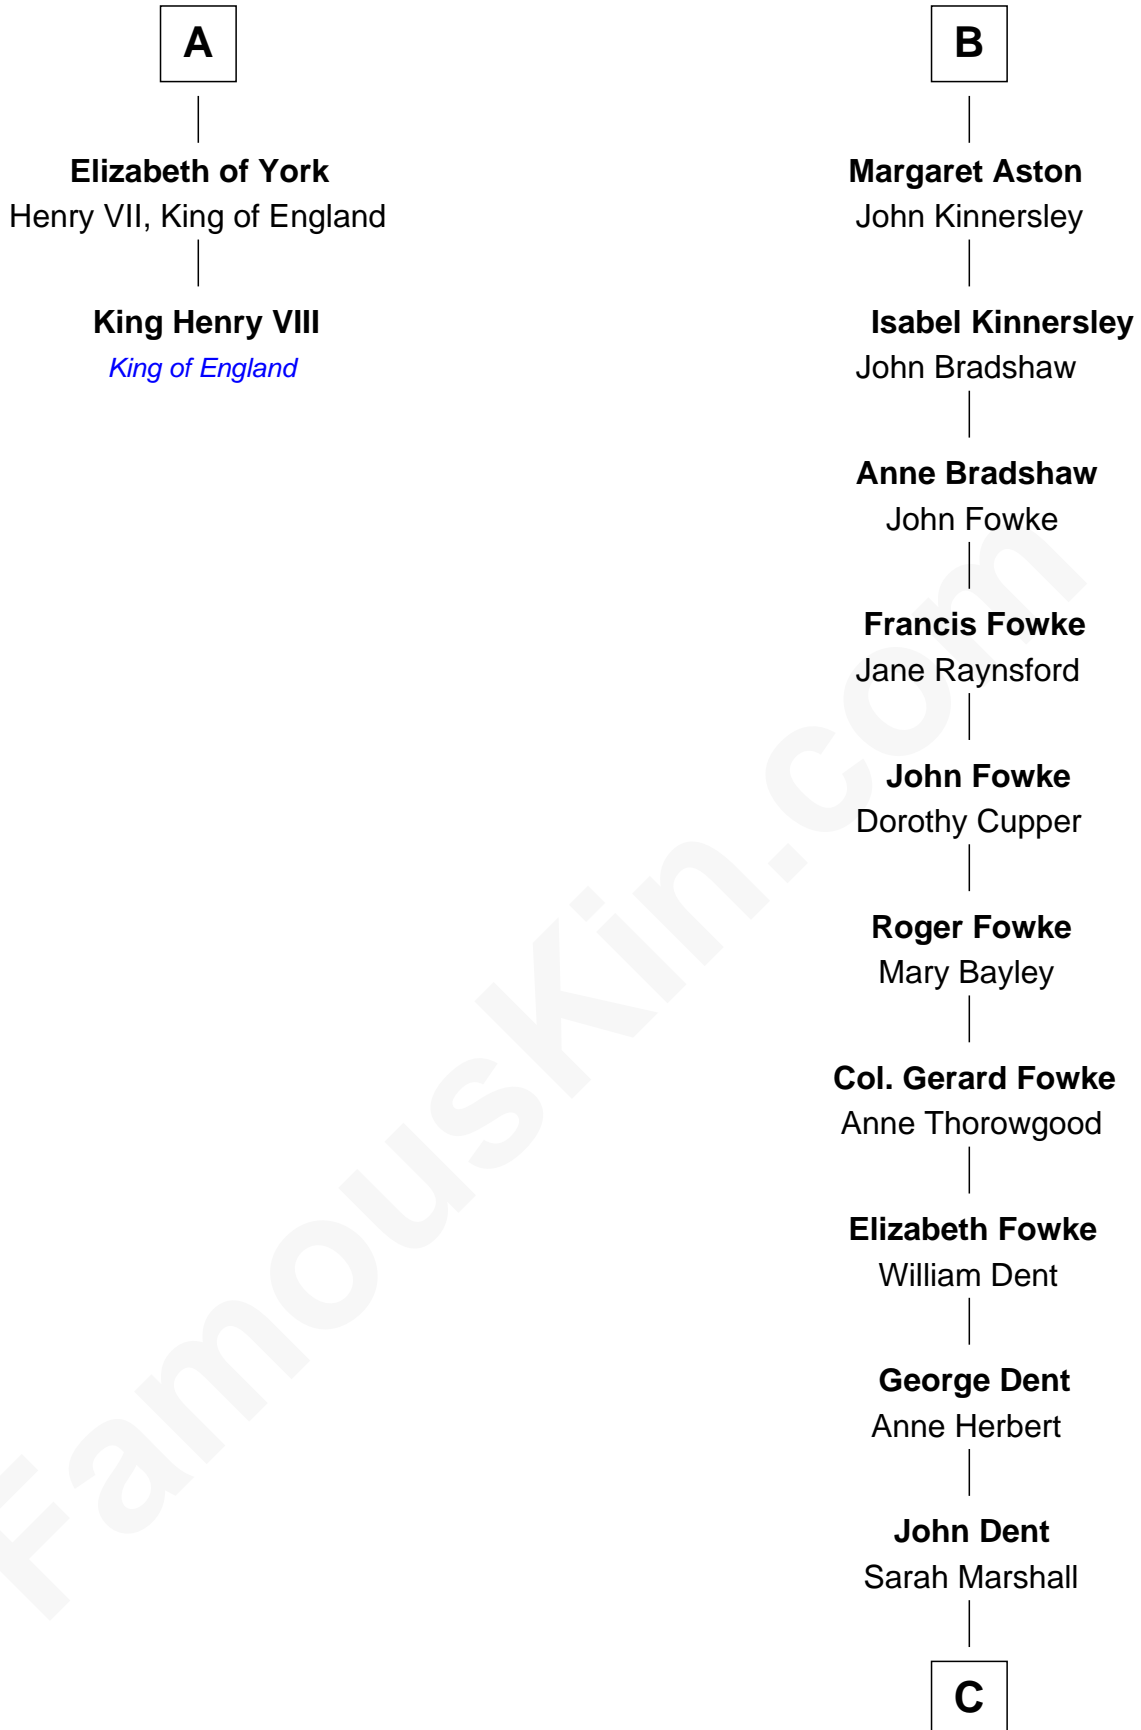

## Relationship Chart of

### King Henry VIII

*King of England*

8th cousin 11 times removed of

**General James Longstreet**  
*Confederate Army - U.S. Civil War*

**C**

—  
**Thomas Marshall Dent**

Anne Magruder

—  
**Mary Anna Dent**