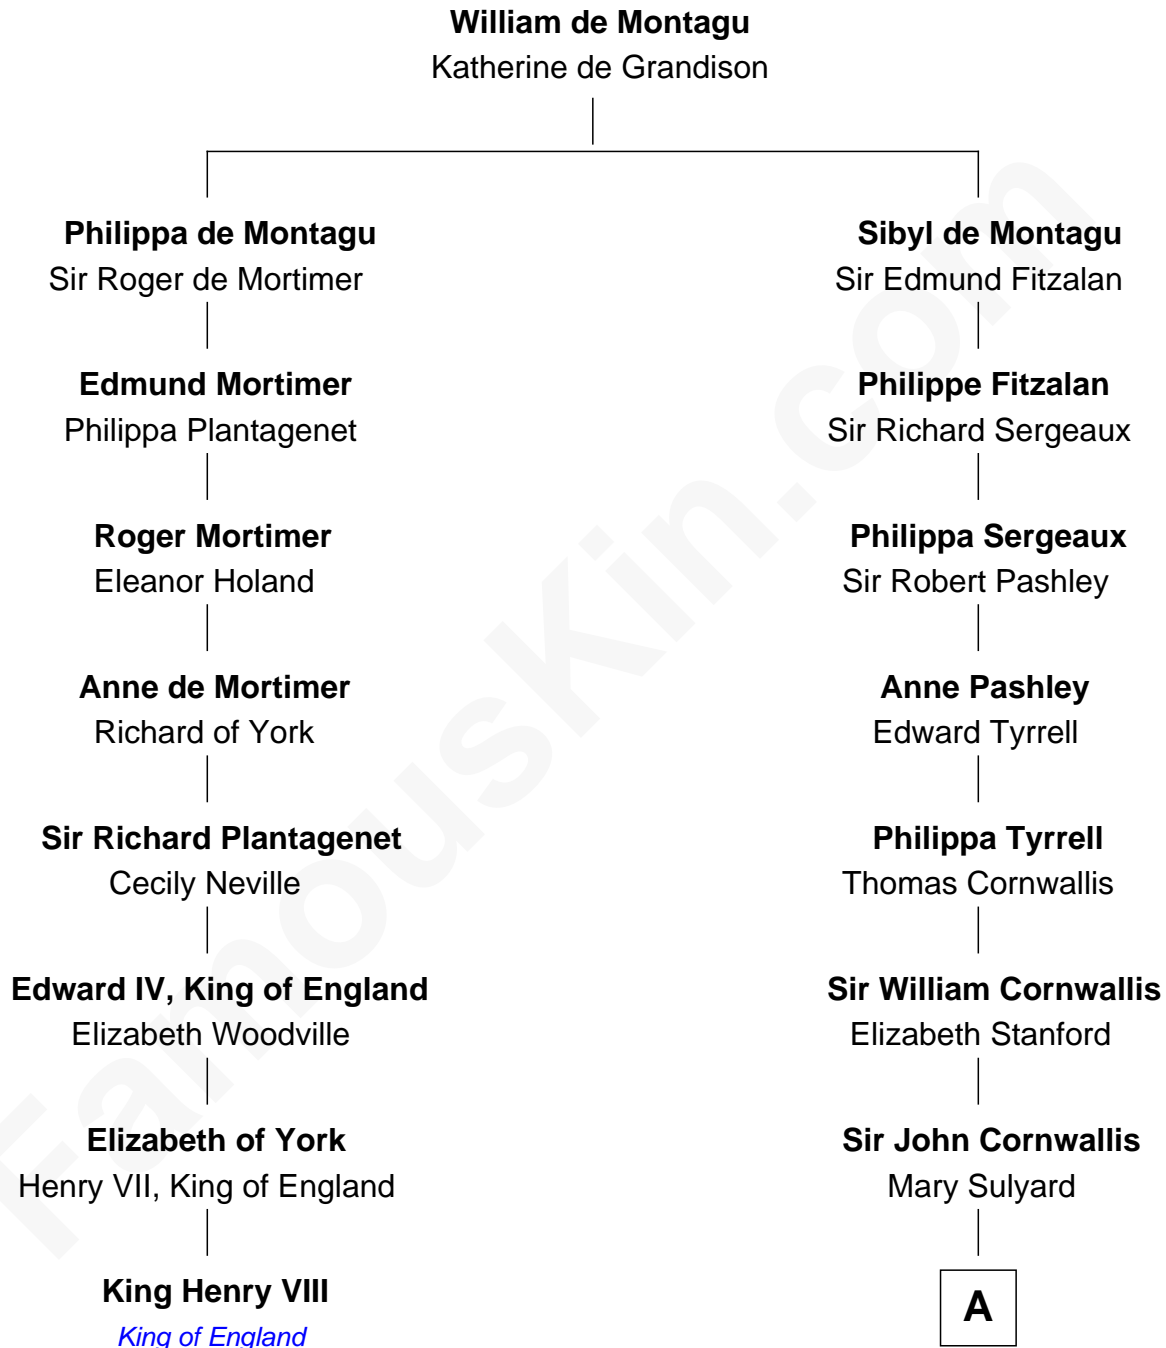

## Relationship Chart of

### King Henry VIII

*King of England*

7th cousin 10 times removed of

**General James Longstreet**  
*Confederate Army - U.S. Civil War*

**A**

**Elizabeth Cornwallis**

John Blennerhasset

**Elizabeth Blennerhasset**