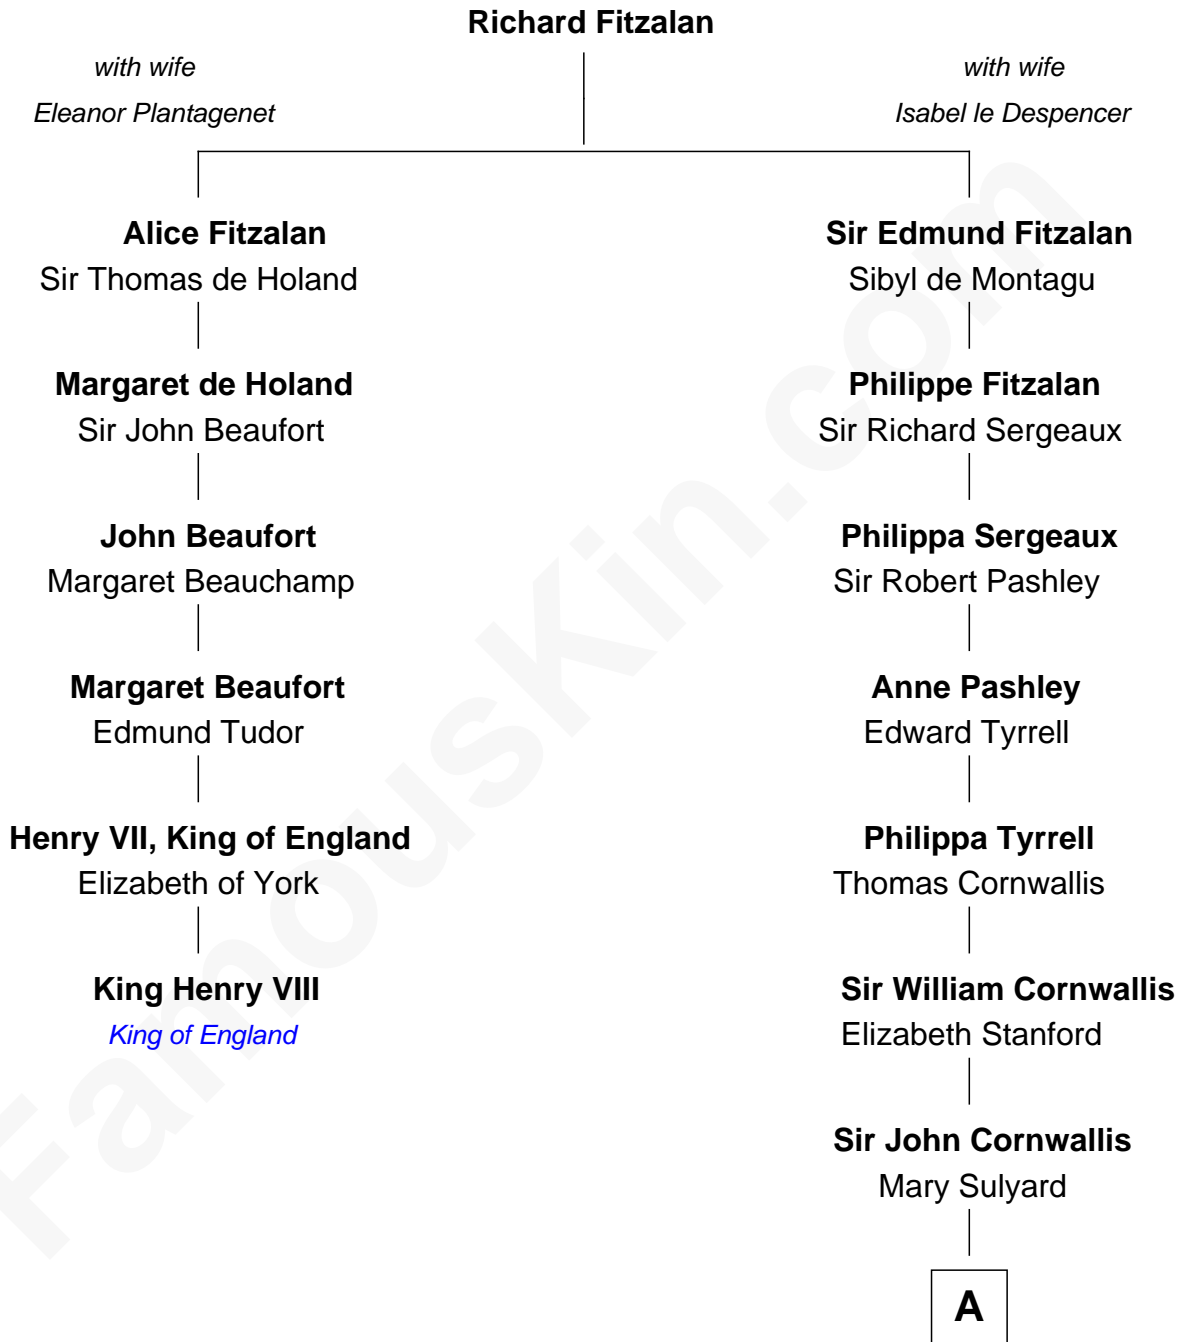

FamousKin.com

Relationship Chart of

King Henry VIII

King of England

5th cousin 12 times removed of

General James Longstreet
Confederate Army - U.S. Civil War

A

Elizabeth Cornwallis

John Blennerhasset

Elizabeth Blennerhasset

Lionel Throckmorton

Bassingborne Throckmorton

Mary Hill

John Throckmorton

Rebecca Farrand

John Throckmorton