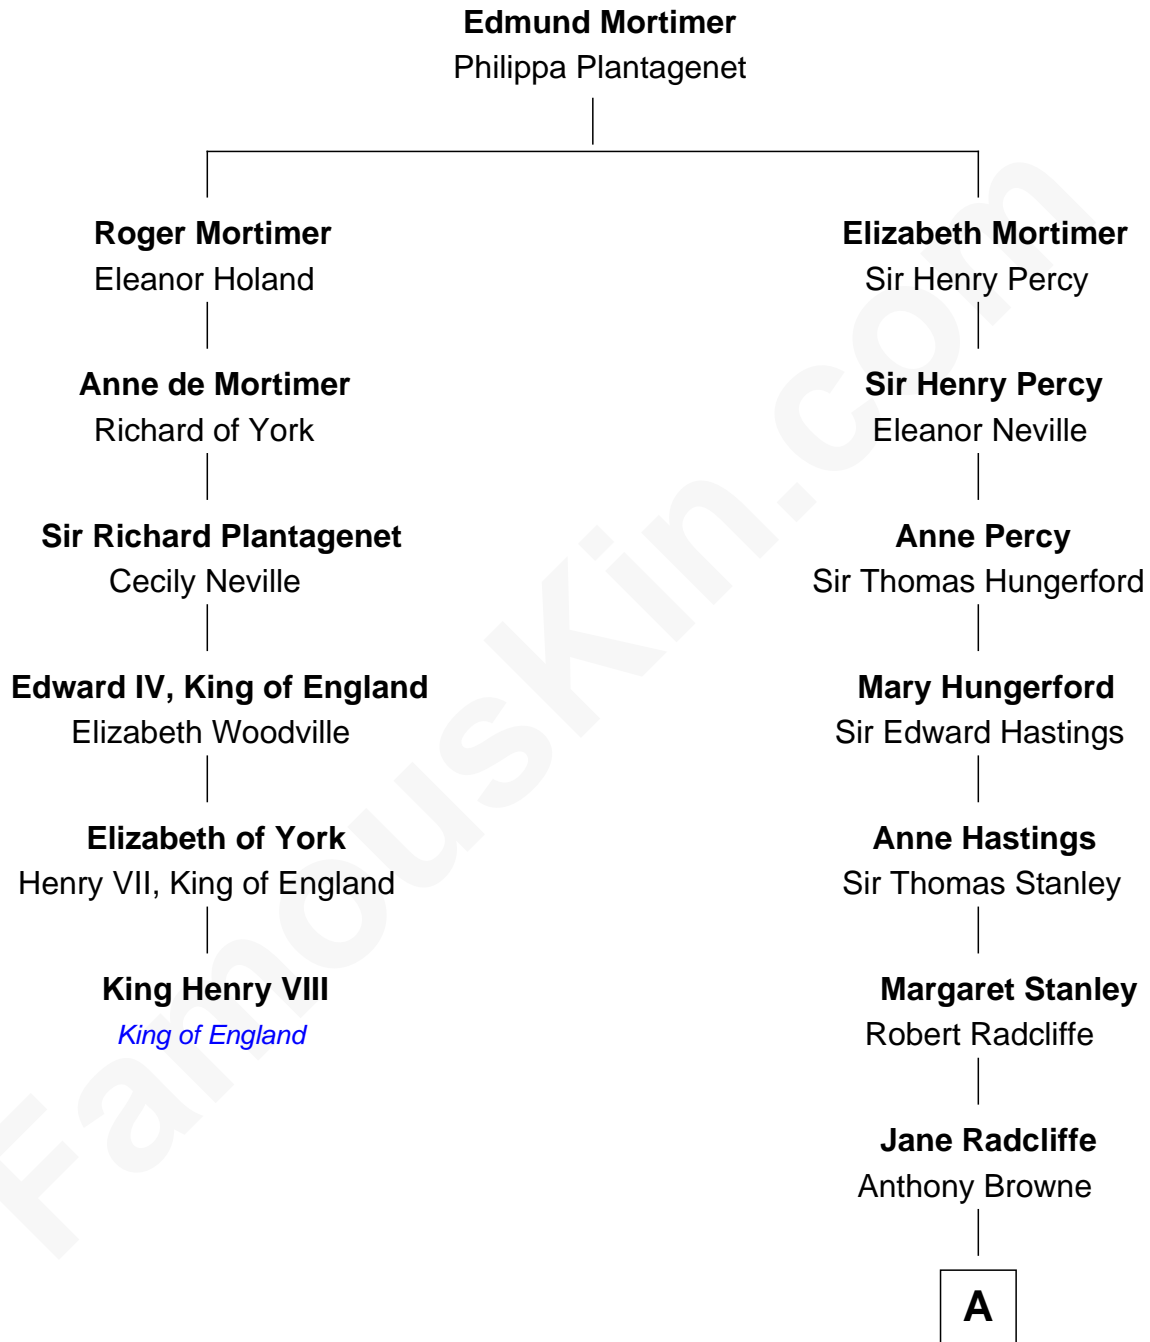

**FamousKin.com**  
**Relationship Chart of**  
**King Henry VIII**  
*King of England*

**5th cousin 14 times removed of**  
**John Kerry**  
*68th U.S. Secretary of State*

**A**

**Anthony Browne**

Mary Dormer

**Dorothy Browne**

Edmund Lee

**Dorothy Lee**

Sir John Temple

**Mary Temple**

Robert Nelson

**John Nelson**

Elizabeth Tailer

**Mehitable Nelson**

Robert Temple

**Sir John Temple**

Elizabeth Bowdoin

**Elizabeth Bowdoin Temple**

Thomas Lindall Winthrop

**Robert Charles Winthrop**

Elizabeth Cabot Blanchard

**Robert Charles Winthrop**

Elizabeth Mason

**B**

**B**

—  
**Margaret Tyndal Winthrop**

James Grant Forbes

—  
**Rosemary Isabel Forbes**

Richard John Kerry