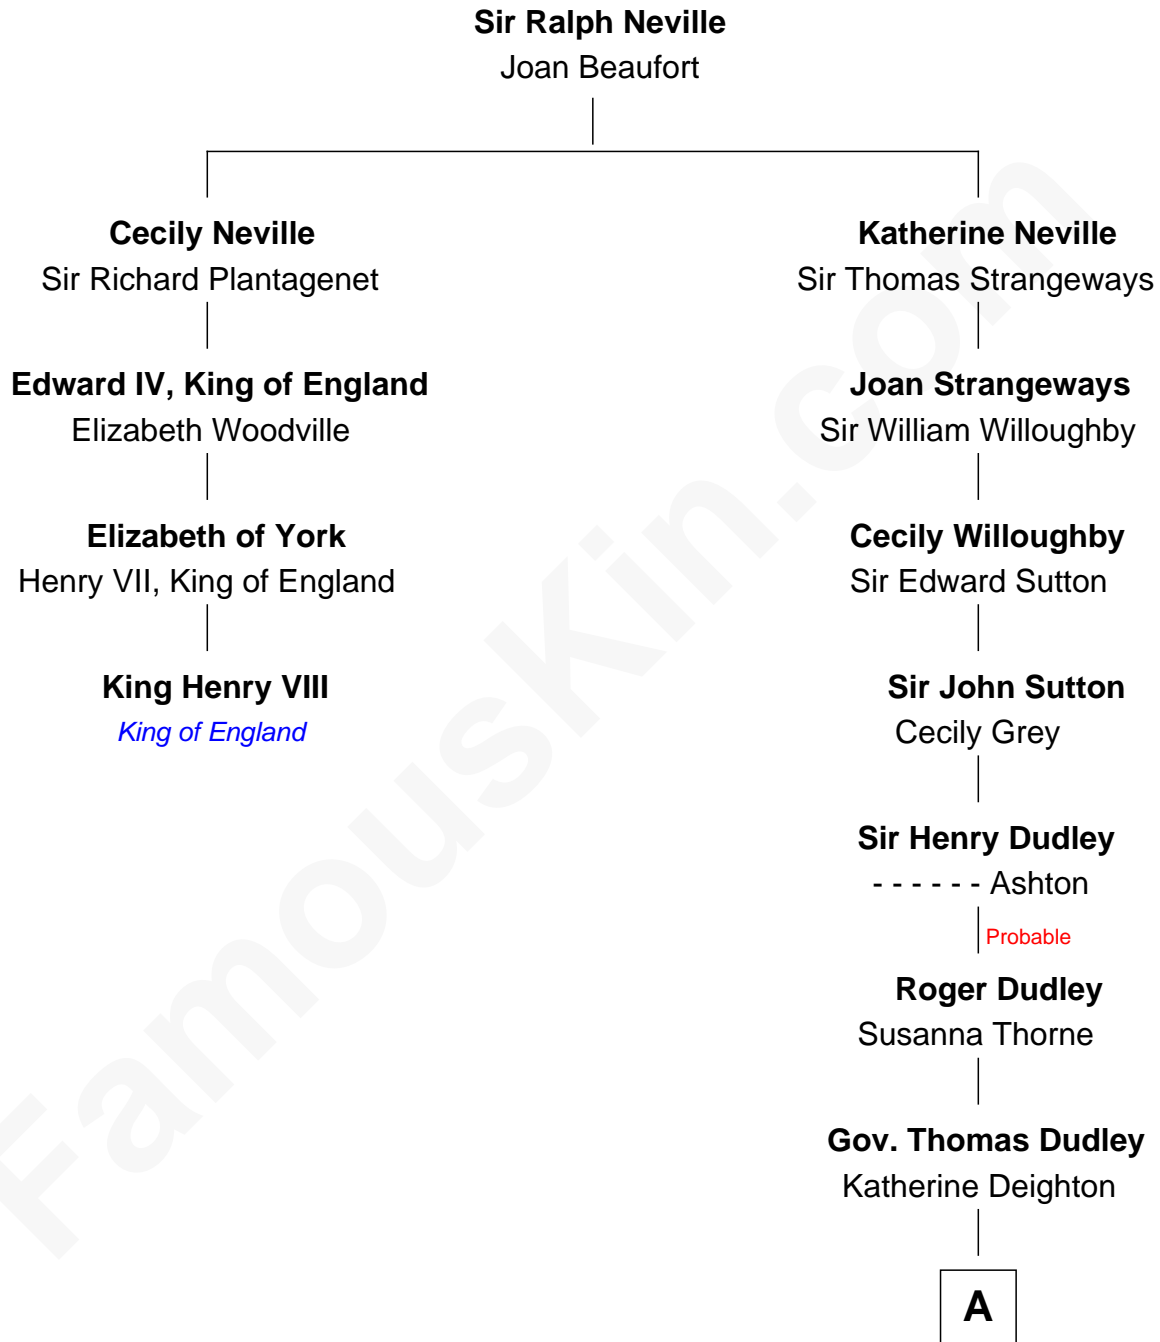

FamousKin.com
Relationship Chart of
King Henry VIII
King of England

3rd cousin 12 times removed of
John Kerry
68th U.S. Secretary of State

A

Gov. Joseph Dudley

Rebecca Tyng

Anne Dudley

John Winthrop

John Still Winthrop

Jane Borland

Thomas Lindall Winthrop

Elizabeth Bowdoin Temple

Robert Charles Winthrop

Elizabeth Cabot Blanchard

Robert Charles Winthrop

Elizabeth Mason

Margaret Tyndal Winthrop