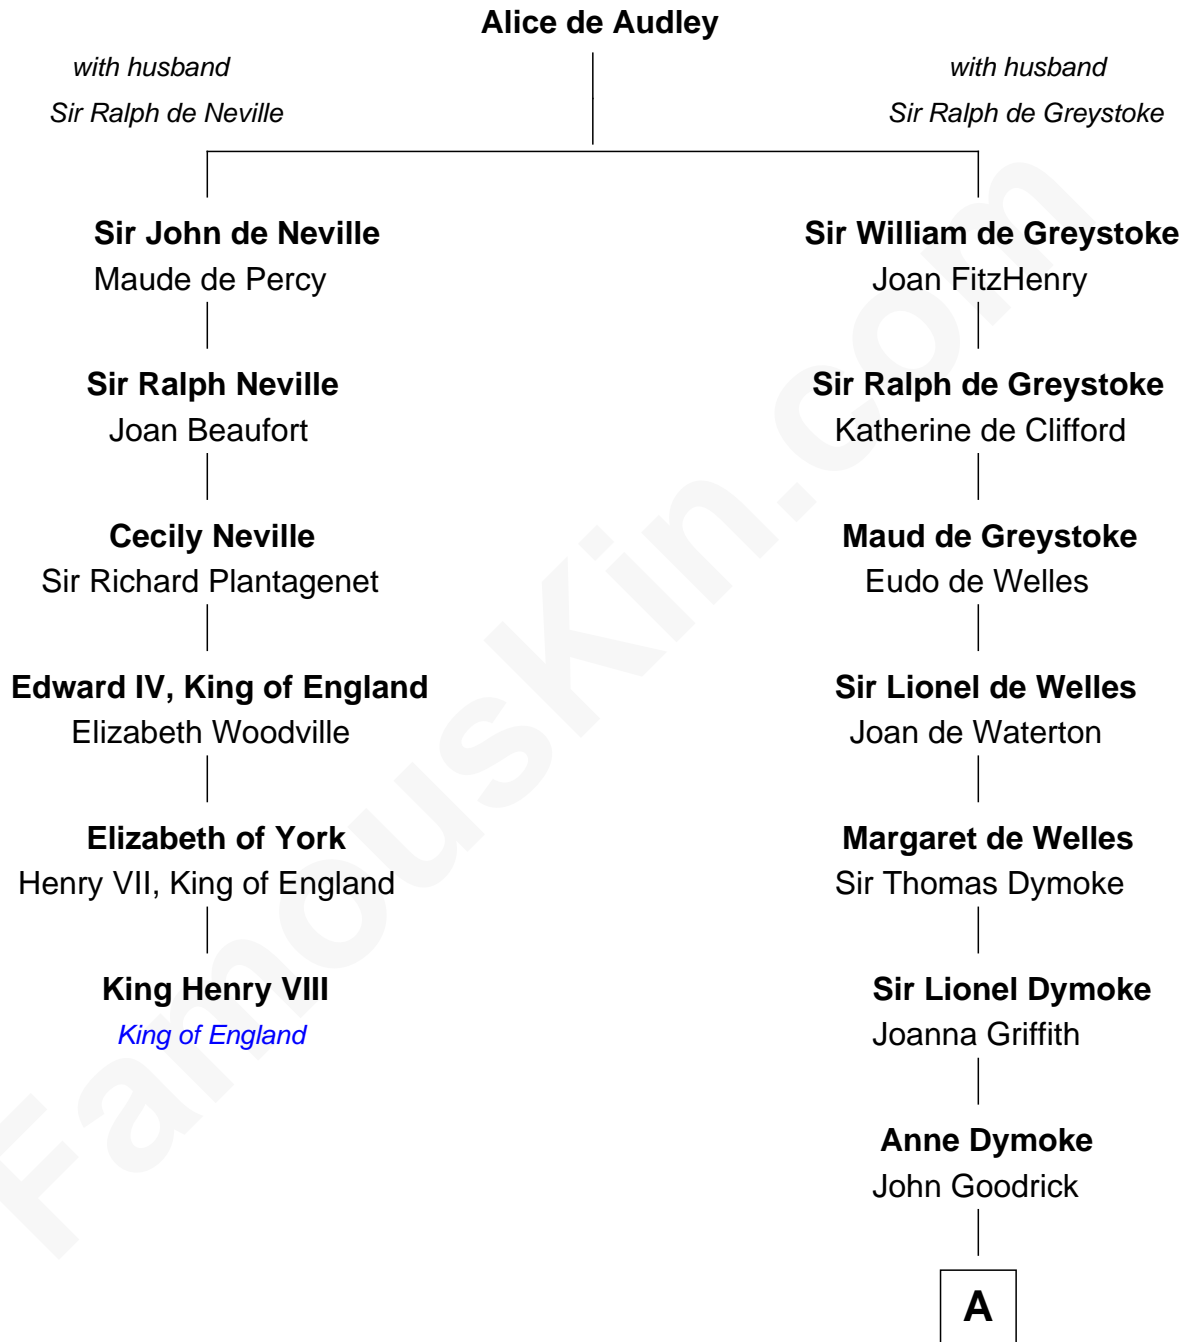

FamousKin.com

Relationship Chart of

King Henry VIII

King of England

5th cousin 15 times removed of

Lucille Ball

TV Actress - "I Love Lucy"

A