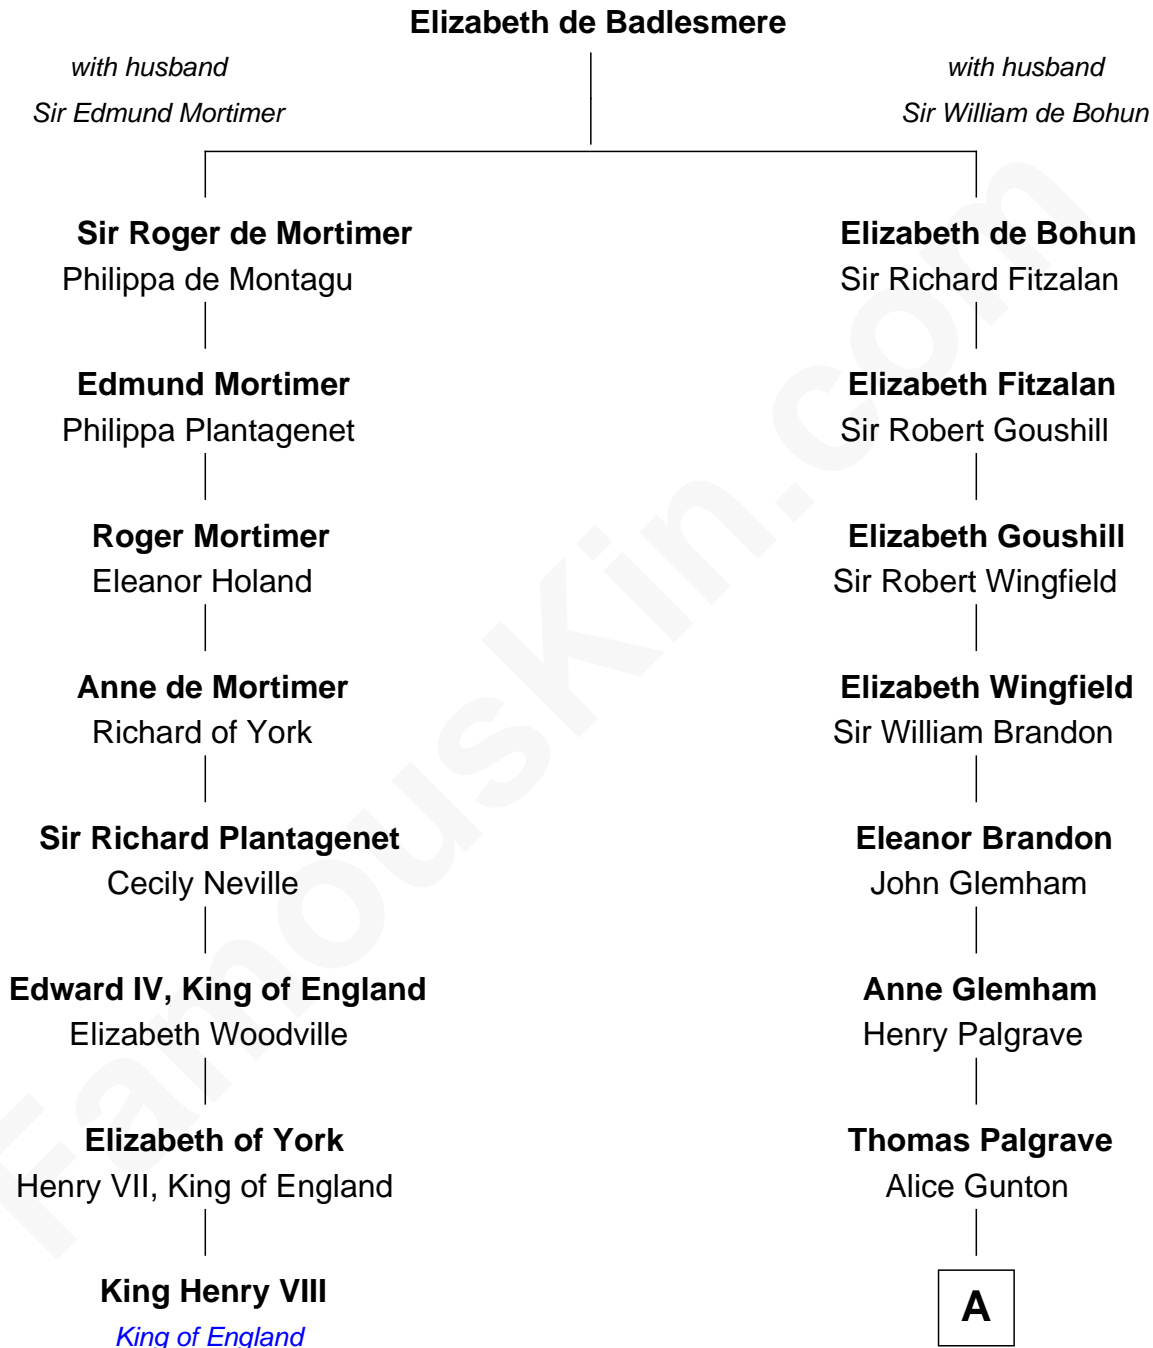

FamousKin.com

Relationship Chart of

King Henry VIII

King of England

7th cousin 14 times removed of

Jeb Bush

43rd Governor of Florida

A