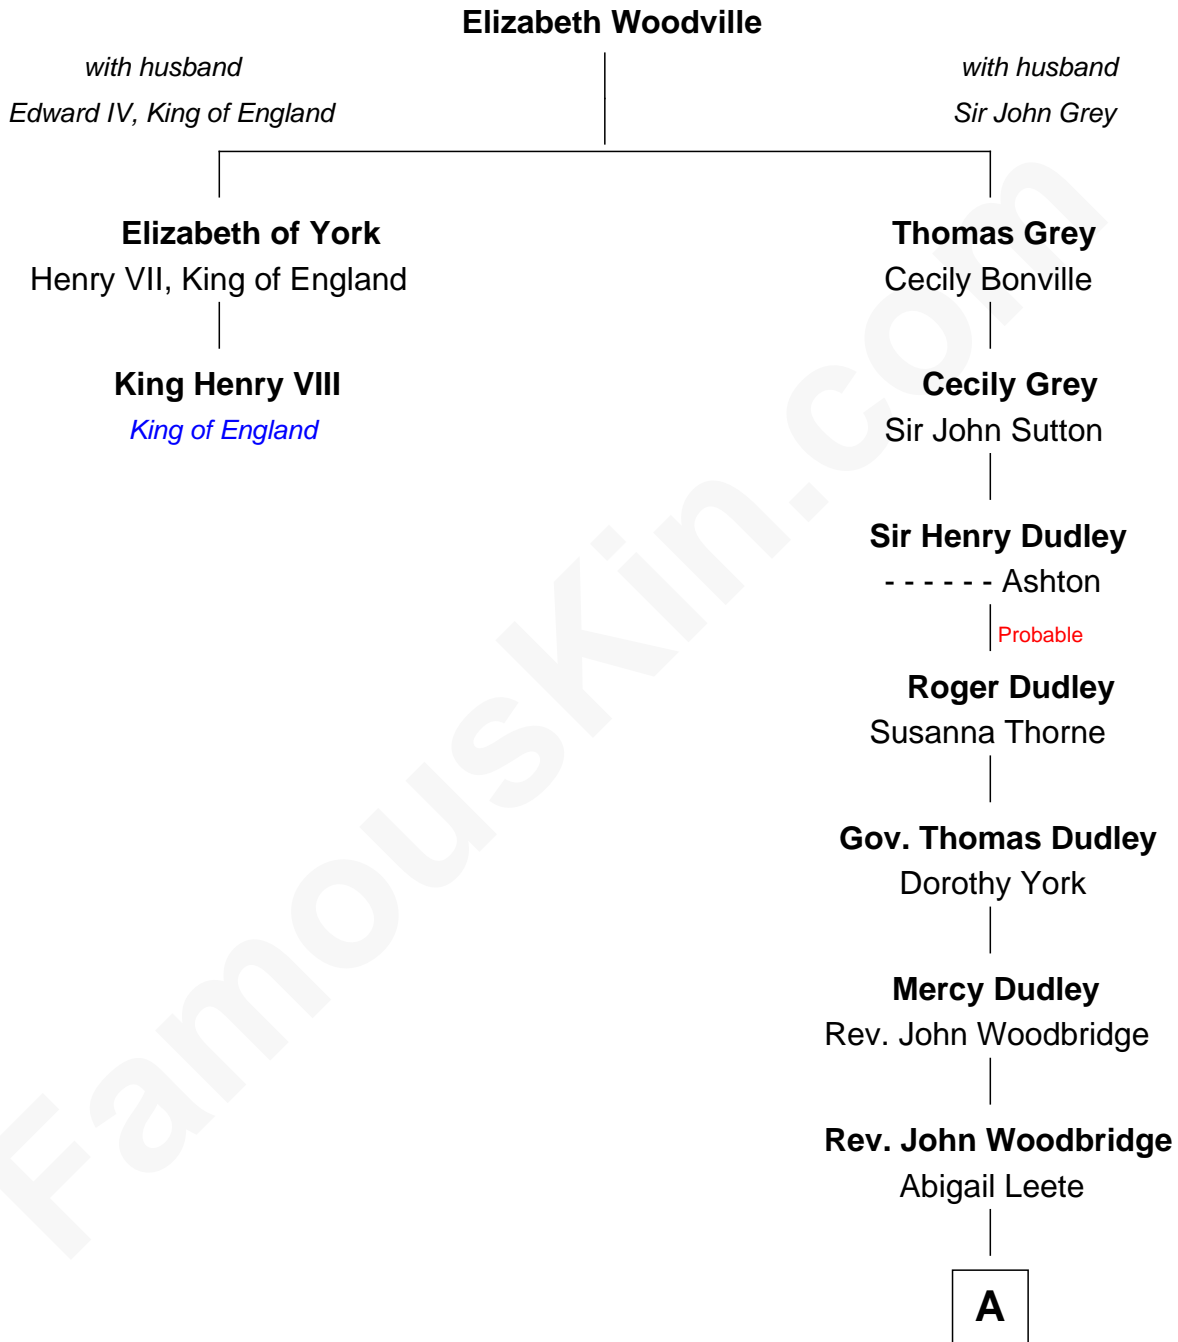

FamousKin.com

Relationship Chart of

King Henry VIII

King of England

1st cousin 11 times removed of

John Brown
American Abolitionist

A

Mercy Woodbridge
Rev. Benjamin Ruggles

Mercy Ruggles
Jonathan Humphrey

Oliver Humphrey
Sarah Garrett

Ruth Humphrey
Gideon Mills

Ruth Mills
Owen Brown

John Brown
American Abolitionist