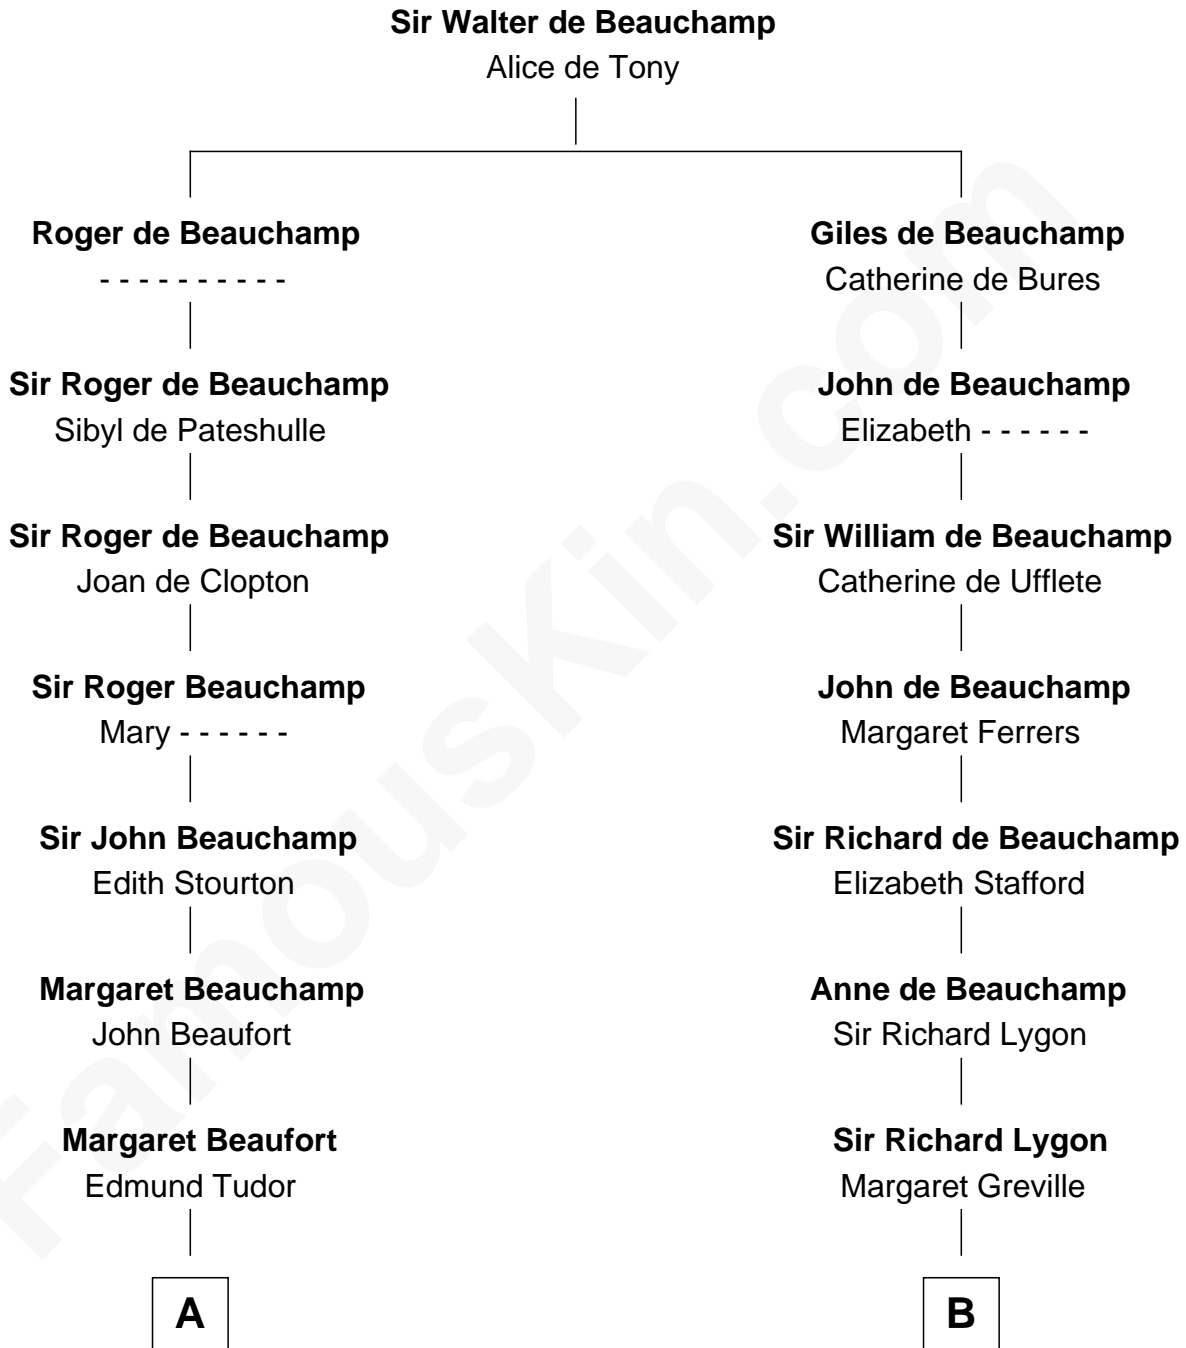

## Relationship Chart of

### King Henry VIII

*King of England*

8th cousin 12 times removed of

**Thomas Pynchon**  
*American Novelist*

**C**

**William Lyon Pynchon**

Annie Payne Cogswell

**William Henry Chichele Pynchon**