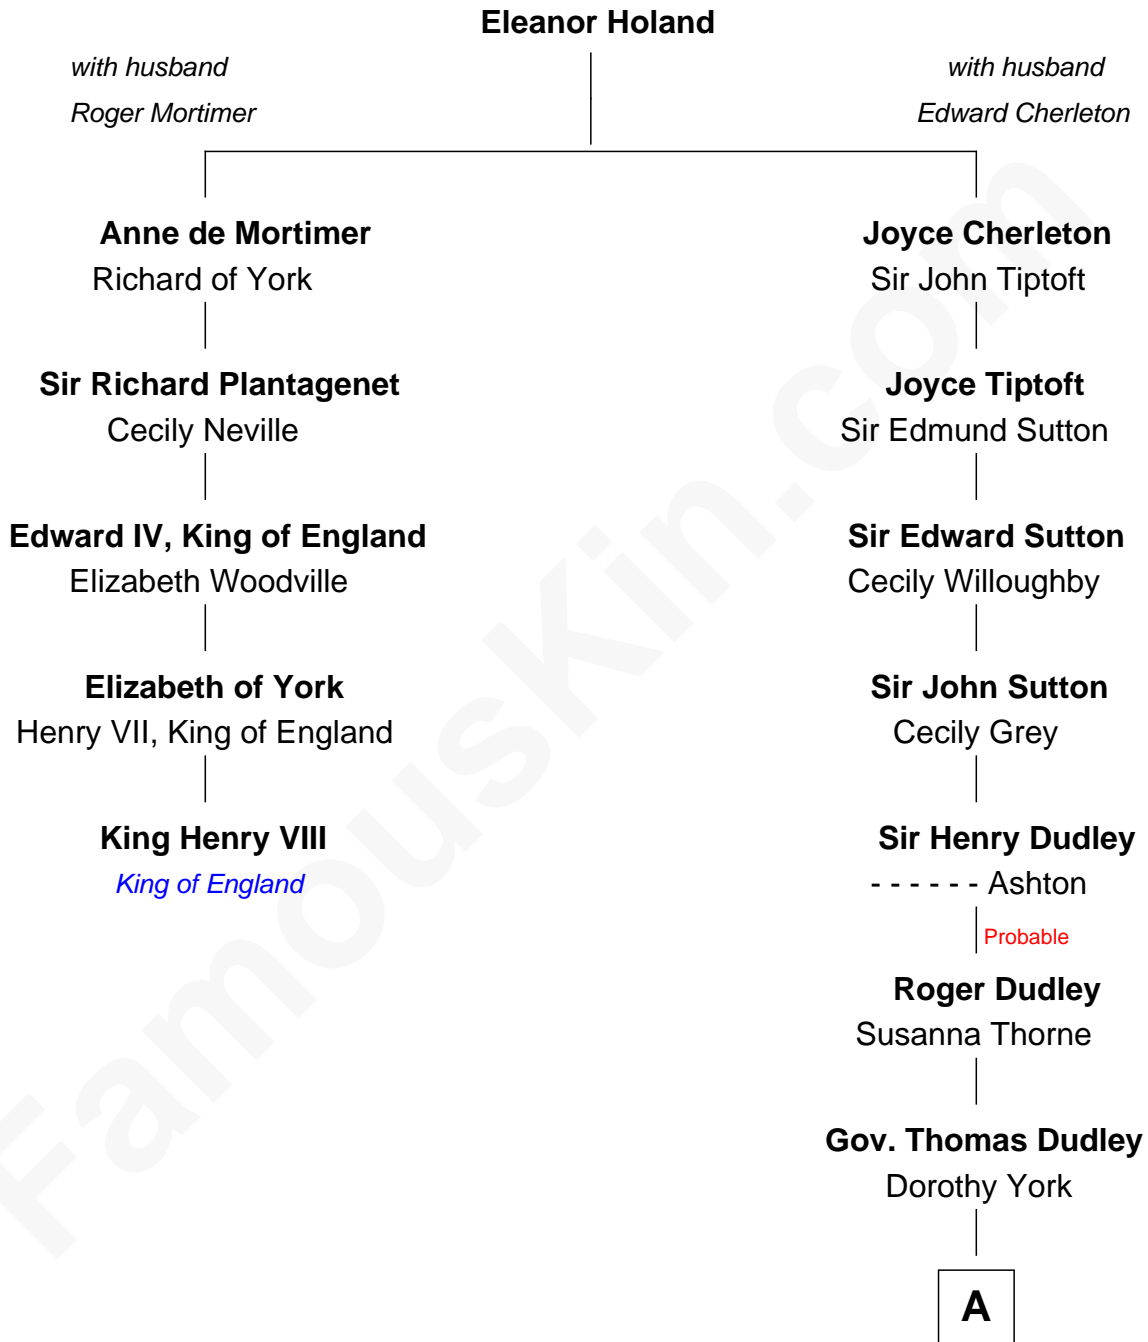

## Relationship Chart of

### King Henry VIII

*King of England*

4th cousin 15 times removed of

**Paget Brewster**  
*TV Actress*

**A**

**Mercy Dudley**

Rev. John Woodbridge

**Rev. John Woodbridge**