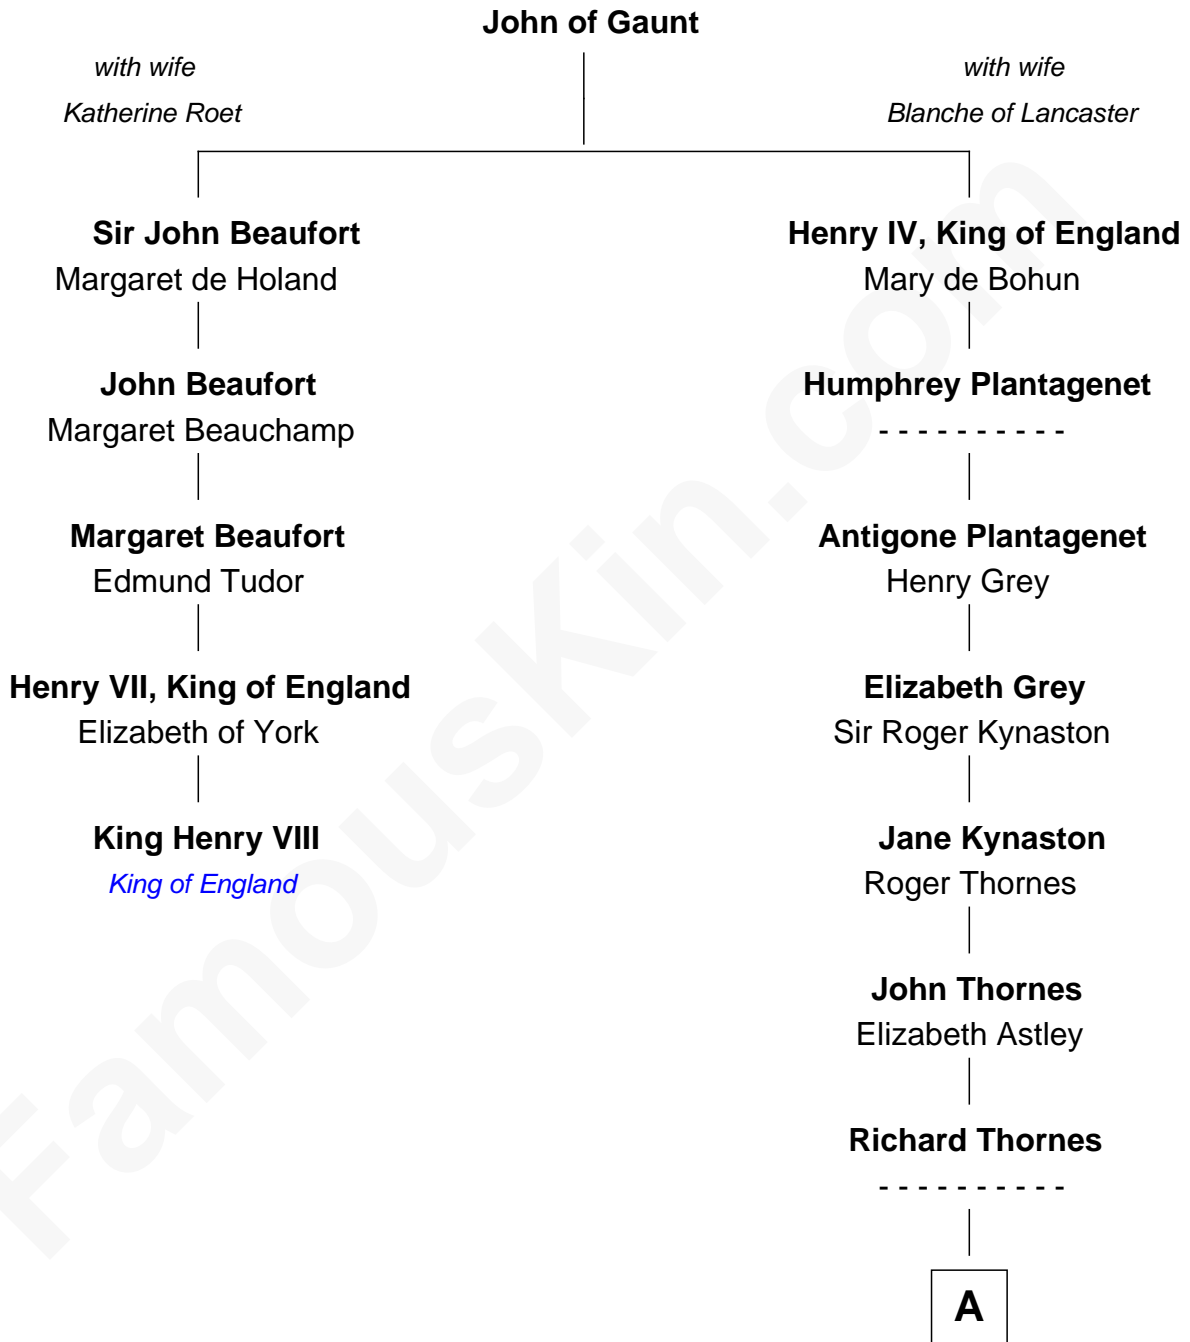

**FamousKin.com**  
**Relationship Chart of**  
**King Henry VIII**  
*King of England*

4th cousin 16 times removed of

**Paget Brewster**  
*TV Actress*

**A**

**Alice Thornes**

Rev. John Littleton

**Sir Edward Littleton**

Mary Walter

**Col. Nathaniel Littleton**

Ann Southy

**Esther Littleton**

Col. John Robins

**Esther Robins**

Arthur Denwood

**Elizabeth Denwood**

David Wilson

**Samuel Wilson**

Margaret Custis

**Col. John Custis Wilson**

Margaret Custis

**Henry Parke Custis Wilson**

Susan Savage

**Susan Savage Wilson**