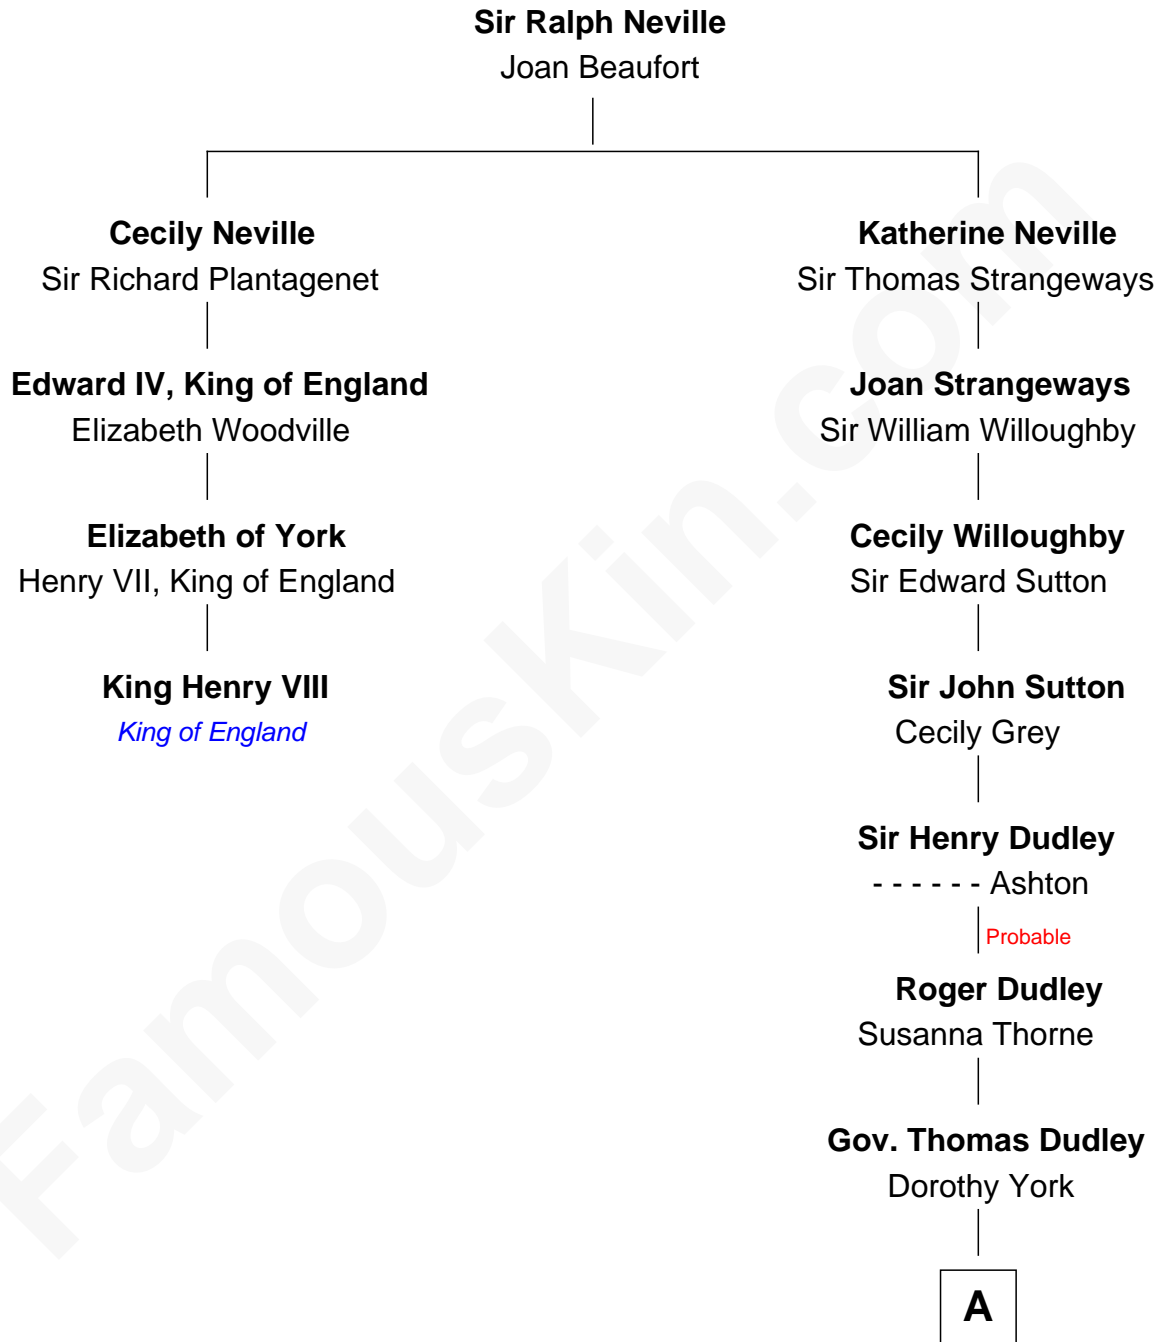

## Relationship Chart of

### King Henry VIII

*King of England*

3rd cousin 16 times removed of

**Paget Brewster**  
*TV Actress*

**A**

**Mercy Dudley**

Rev. John Woodbridge

**Rev. John Woodbridge**