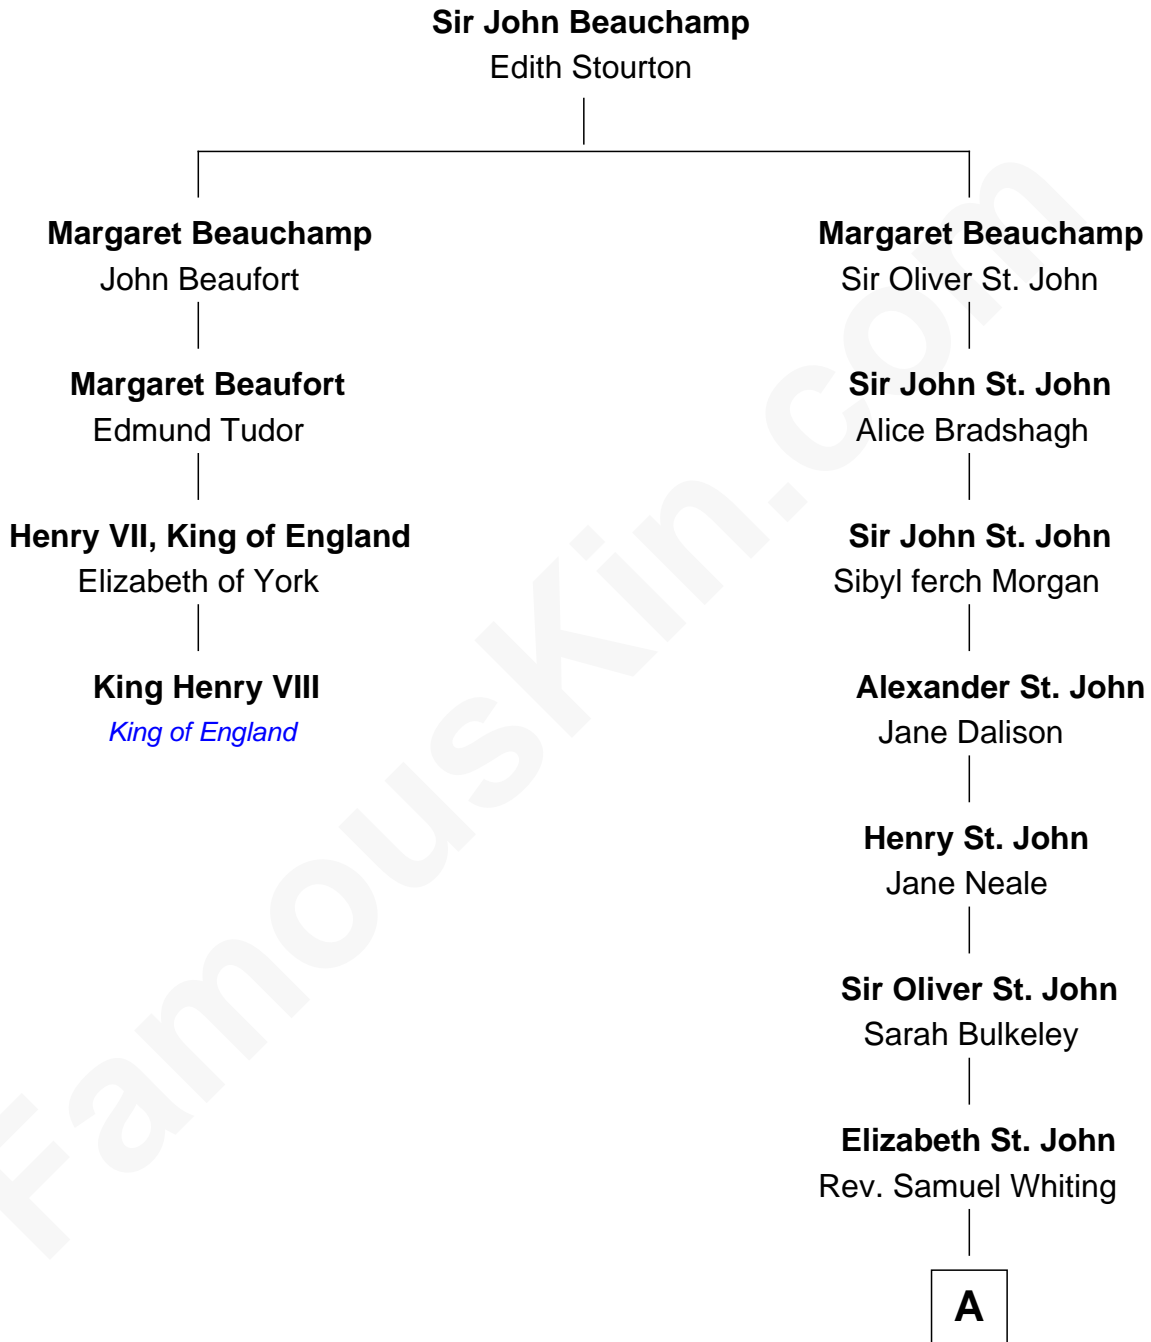

FamousKin.com
Relationship Chart of
King Henry VIII
King of England

3rd cousin 11 times removed of
James Sherman
27th U.S. Vice-President

A

Rev. Joseph Whiting

Sarah Danforth

Rev. John Whiting

Mary Cotton

Thomas Whiting

Lydia Parker

Mary Whiting

William Barron

Mary Augusta Barron

Stalham Williams

Frances Lucretia Williams

Richard Winslow Sherman

Mary Frances Sherman